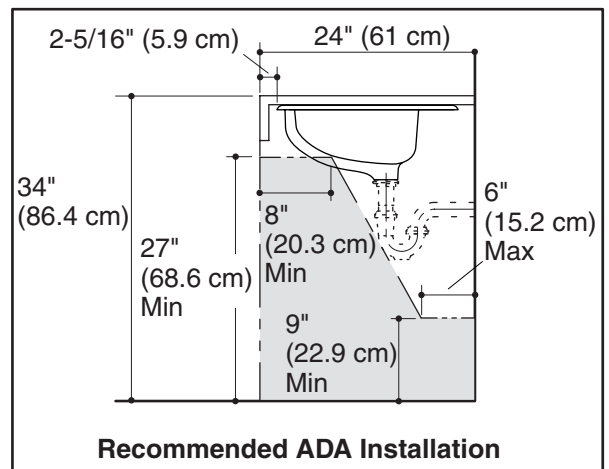

UNDERCOUNTER LAVATORY K-2885-8U

ADA

Features

- KOHLER cast iron
- Undercounter
- Faucet holes are oversized to accommodate single-hole centermount or widespread faucet.
- 8" (20.3 cm) centers
- 24" (61 cm) x 13" (33 cm)

Product Specification

The undercounter lavatory shall be made of cast iron. Lavatory shall have 8" (20.3 cm) centers. Lavatory shall have oversized faucet holes to accommodate single-hole centermount or widespread faucet. Lavatory shall be 24" (61 cm) in length, and 13" (33 cm) in width. Lavatory shall be Kohler Model K-2885-8U-_____.

MAN'S LAV™

Technical Information

Fixture*:	
Basin area	24" (61 cm) x 13" (33 cm)
Water depth	4-1/4" (10.8 cm)
Drain hole	1-11/16" (4.3 cm) D.
* Approximate measurements for comparison only.	

Included components:	
Overflow ferrule (1)	44071
Basin clamp assembly	52047
Cut-out template	114408-7

Installation Notes

Install this product according to the installation guide.

Standard Installation

Recommended ADA Installation

Product Diagram