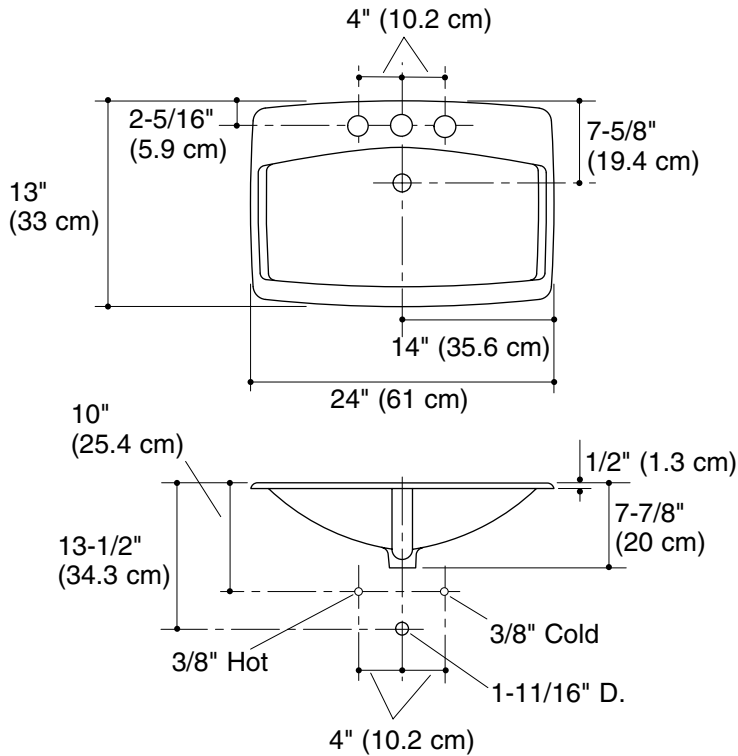

MAN'S LAV™

Technical Information

Fixture*:	
Basin area	24" (61 cm) x 13" (33 cm)
Water depth	4-1/4" (10.8 cm)
Drain hole	1-11/16" (4.3 cm) D.
* Approximate measurements for comparison only.	

Included components:	
Overflow ferrule (1)	44071
Basin clamp assembly	52047
Cut-out template	114408-7

Installation Notes

Install this product according to the installation guide.

Standard Installation