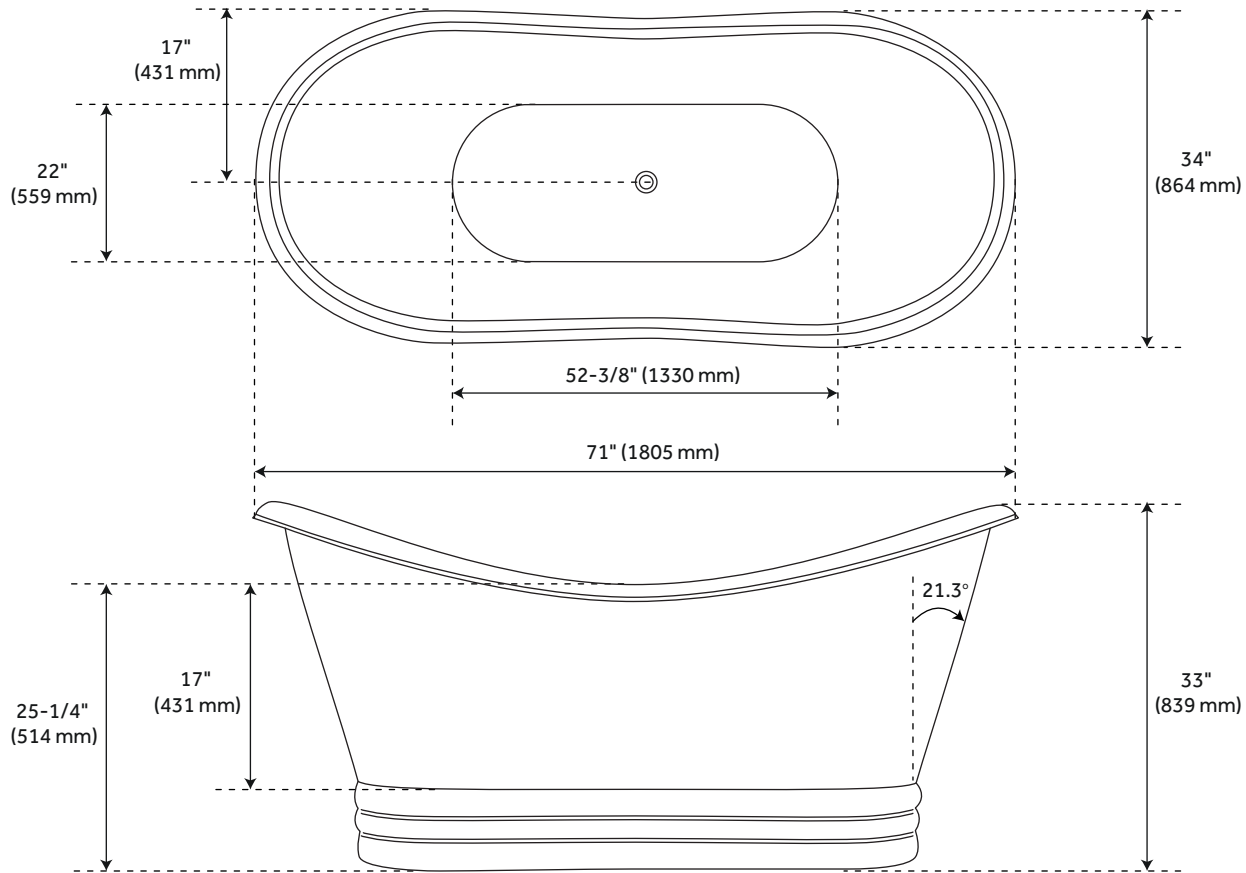

71" RAYE

MOTHER-OF-PEARL COPPER DOUBLE-SLIPPER TUB

SKU: 949147, 949148

FEATURES

Dimensions: 71" L x 34" W x 33" H ($\pm 1"$).

Copper tubs are handmade and therefore unique.

Expect slight variations in finish and dimensions ($\pm 1"$)

See website for detailed warranty information.

CONTENTS

TUB PAGE 2

REVISED 01/29/2020

71" RAYE

#SECONDARY NAME, IF APPLICABLE

SKU: 949147, 949148

FEATURES

Design: Glam
Overflow Hole: No
Shape: Oval
Material: Copper
Length: 71"
Width: 34"
Height: 33"
Tub Interior Length: 52-3/8"
Tub Interior Width: 22"
Water Depth to Rim: 17"
Interior Treatment: Hammered
Metal Gauge/Thickness: 16 Gauge
Tap Deck: No
Drain Included: No
Drain Placement: Center
Faucet Included: No
Faucet Drillings: No Drillings
Tub Weight Uncrated (lbs): 129
Tub Weight Crated (lbs): 207