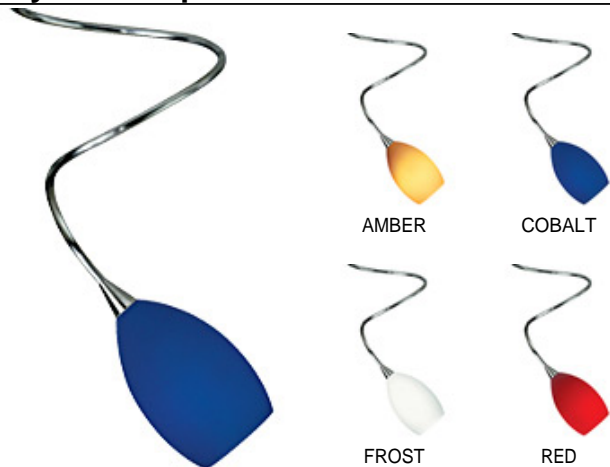

Curly Raindrop Head

DESCRIPTION

Raindrop glass on a bendable stem. Includes low-voltage, 50 watt halogen bi-pin lamp.

SYSTEM

Available for FreeJack, MonoRail, and Two-Circuit MonoRail. For use on T-trak, order FreeJack version and T-trak FreeJack Connector (sold separately).

INSTALLATION

Socket terminates with FreeJack male connector, which may be installed into a system connector. Elements ordered with a system prefix include a connector for that system.

WEIGHT

0.94-2.28lb / 0.43-1.03kg

ORDERING INFORMATION

700	SYSTEM	CRD	LENGTH	COLOR	FINISH
FJ	FREEJACK (MONO POINT)		06 6"	m AMBER	C CHROME
MO	MONORAIL		12 12"	b COBALT	S SATIN NICKEL
MO2	TWO-CIRCUIT MONORAIL		18 18"	f FROST	
			24 24"	r RED	