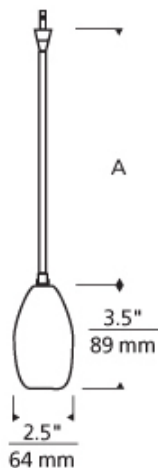

Curly Raindrop Head

DESCRIPTION

Raindrop glass on a bendable stem. Includes low-voltage, 50 watt halogen bi-pin lamp.

SYSTEM

Available for FreeJack, MonoRail, and Two-Circuit MonoRail. For use on T-trak, order FreeJack version and T-trak FreeJack Connector (sold separately).

INSTALLATION

Socket terminates with FreeJack male connector, which may be installed into a system connector. Elements ordered with a system prefix include a connector for that system.

WEIGHT

0.94-2.28lb / 0.43-1.03kg

ORDERING INFORMATION

700	SYSTEM	CRD	LENGTH	COLOR	FINISH
FJ	FREEJACK (MONO POINT)		06 6"	m AMBER	C CHROME
MO	MONORAIL		12 12"	b COBALT	S SATIN NICKEL
MO2	TWO-CIRCUIT MONORAIL		18 18"	f FROST	
			24 24"	r RED	