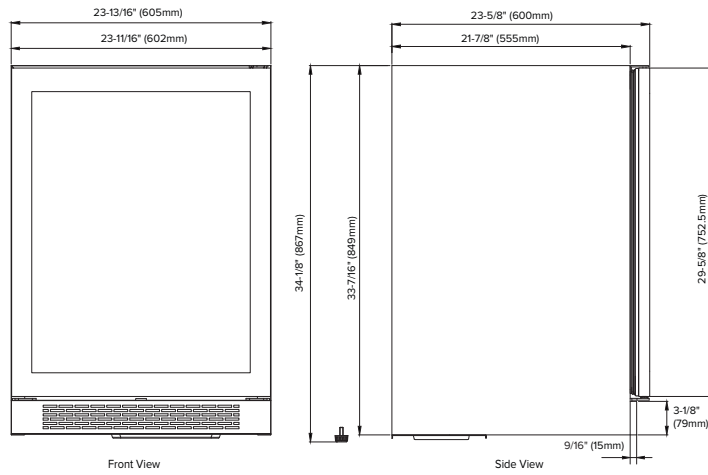

Specification Sheet

Model: AWC242SPRG

WINE REFRIGERATOR

24-Inch Single Zone Undercounter Wine Refrigerator, Panel-Ready Door

Features

- 53-bottle capacity built-in single zone wine refrigerator
- White, blue and amber interior LED lighting options
- UV-resistant glass door with low-e, double-panes and argon gas between the two panes
- Touch panel with digital controls
- Wooden shelves with stainless steel trim
- Added security with a door lock
- Sabbath mode
- Energy Star Rated

Exterior Dimensions

Interior Dimensions

Door Swing

Specifications

Model#	AWC242SPRG
Wine Bottle Capacity (750 ml)	53
Product Depth	23-5/8"
Product Depth with Handle	25-7/16"
Product Height	34-1/8"
Product Width	23-13/16"
Product Weight	117 lbs
Refrigerant Type	R600a
Temperature Range	40°F - 65°F
Power Cord Length	6'
Amps	1.5
Electric Supply	115 VAC, 60 Hz

Cutout dimensions

Note: Dimensions in parentheses are in millimeters. Specifications are subject to change without notice. Visit Avallon.com for the latest information.