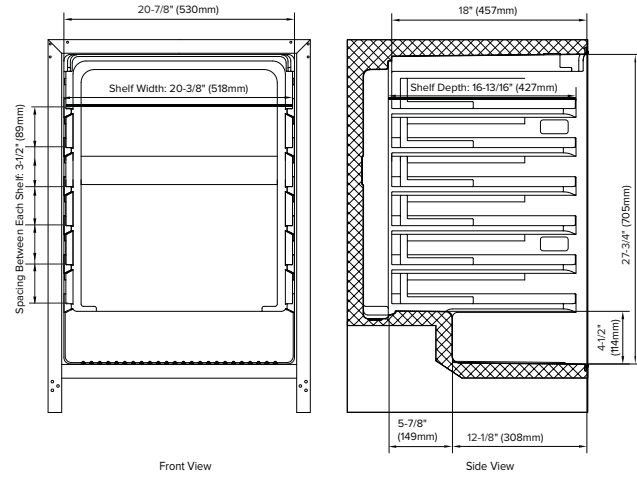

Specification Sheet

Model: AWC242SPRG

WINE REFRIGERATOR

24-Inch Single Zone Undercounter Wine Refrigerator, Panel-Ready Door

Features

- 53-bottle capacity built-in single zone wine refrigerator
- White, blue and amber interior LED lighting options
- UV-resistant glass door with low-e, double-panes and argon gas between the two panes
- Touch panel with digital controls
- Wooden shelves with stainless steel trim
- Added security with a door lock
- Sabbath mode
- Energy Star Rated

Model Details

Model	Voltage	Door Swing	Finish
AWC242SPRGLH	115V	Left Hinge	Panel-Ready Door
AWC242SPRGRH	115V	Right Hinge	Panel-Ready Door

Accessories

Model	Description	Finish
PCWRFILTER	Replacement Carbon Filter	Gray
HDLPRO	PRO Style Handle for Undercounter Models	Stainless Steel
ADKP48SS	Dual Kickplate (intended for side-by-side installations of two 24" models)	Stainless Steel

Exterior Dimensions

Interior Dimensions

Door Swing

Specifications

Model#	AWC242SPRG
Wine Bottle Capacity (750 ml)	53
Product Depth	23-5/8"
Product Depth with Handle	25-7/16"
Product Height	34-1/8"
Product Width	23-13/16"
Product Weight	117 lbs
Refrigerant Type	R600a
Temperature Range	40°F - 65°F
Power Cord Length	6'
Amps	1.5
Electric Supply	115 VAC, 60 Hz

Cutout dimensions

Note: Dimensions in parentheses are in millimeters. Specifications are subject to change without notice. Visit Avallon.com for the latest information.