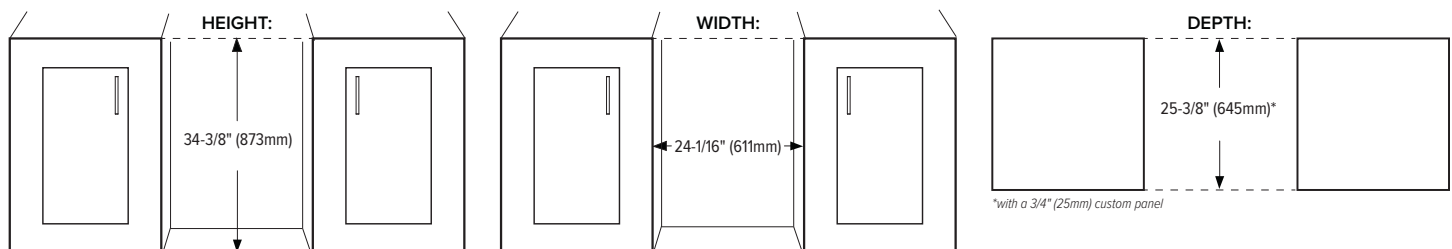

Exterior Dimensions

Interior Dimensions

Door Swing

Specifications

Model#	AWC242SPRG
Wine Bottle Capacity (750 ml)	53
Product Depth	23-5/8"
Product Depth with Handle	25-7/16"
Product Height	34-1/8"
Product Width	23-13/16"
Product Weight	117 lbs
Refrigerant Type	R600a
Temperature Range	40°F - 65°F
Power Cord Length	6'
Amps	1.5
Electric Supply	115 VAC, 60 Hz

Cutout dimensions

Note: Dimensions in parentheses are in millimeters. Specifications are subject to change without notice. Visit Avallon.com for the latest information.