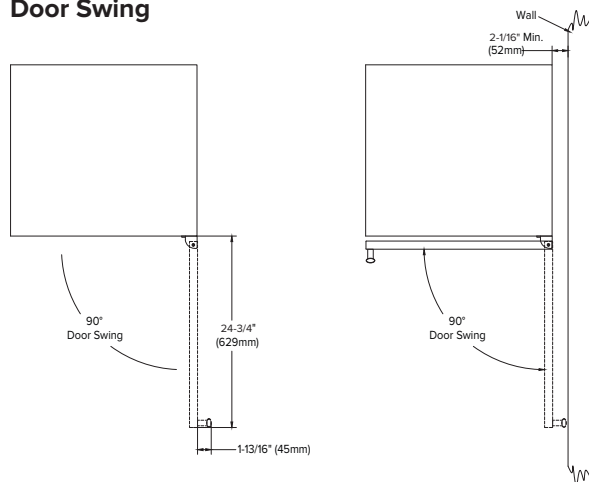

Model Details

Model	Voltage	Door Swing	Finish
AWC242SPRGLH	115V	Left Hinge	Panel-Ready Door
AWC242SPRGRH	115V	Right Hinge	Panel-Ready Door

Accessories

Model	Description	Finish
PCWRFILTER	Replacement Carbon Filter	Gray
HDLPRO	PRO Style Handle for Undercounter Models	Stainless Steel
ADKP48SS	Dual Kickplate (intended for side-by-side installations of two 24" models)	Stainless Steel

Exterior Dimensions

Interior Dimensions

Door Swing

Specifications

Model#	AWC242SPRG
Wine Bottle Capacity (750 ml)	53
Product Depth	23-5/8"
Product Depth with Handle	25-7/16"
Product Height	34-1/8"
Product Width	23-13/16"
Product Weight	117 lbs
Refrigerant Type	R600a
Temperature Range	40°F - 65°F
Power Cord Length	6'
Amps	1.5
Electric Supply	115 VAC, 60 Hz

Cutout dimensions

Note: Dimensions in parentheses are in millimeters. Specifications are subject to change without notice. Visit Avallon.com for the latest information.