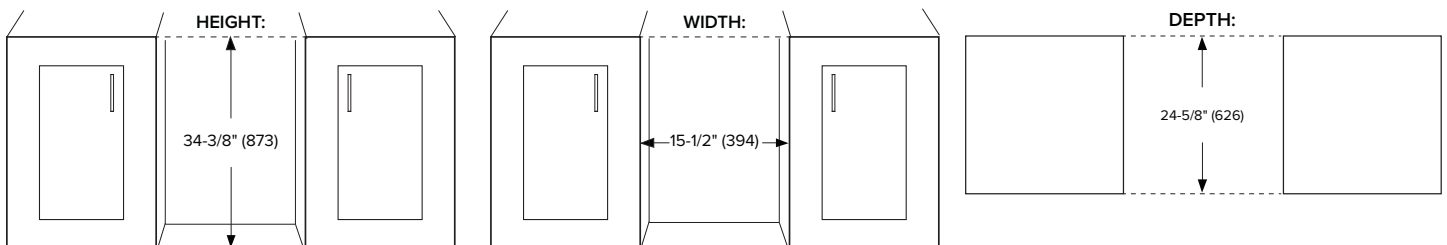

Accessories

Model	Description	Finish
PCWRFILTER	Replacement Carbon Filter	Gray

Exterior Dimensions

Interior Dimensions

Door Swing

Specifications

Model#	AFR152SSOD
Capacity (Volume)	3.35 cu ft
Product Depth	23-5/8"
Product Depth with Handle	25-7/16"
Product Height	34-1/8"
Product Width	15"
Product Weight	76 lbs.
Refrigerant Type	R600a
Temperature Range	34°F - 65°F
Power Cord Length	6'
Amps	1.5
Electric Supply	115 VAC, 60 Hz

Cutout dimensions

Note: Dimensions in parentheses are in millimeters. Specifications are subject to change without notice. Visit Avallon.com for the latest information.