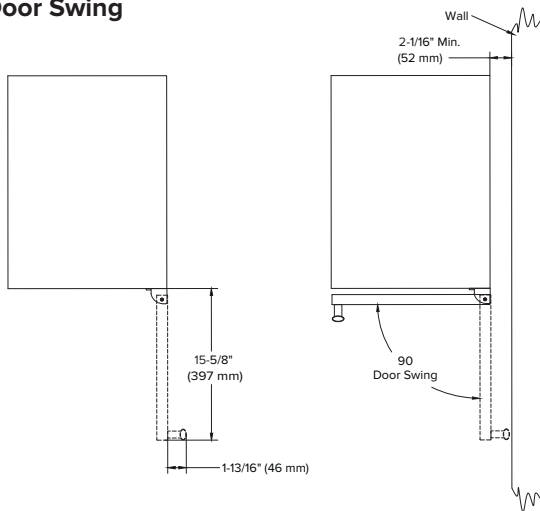

Accessories

Model	Description	Finish
PCWRFILTER	Replacement Carbon Filter	Gray

Exterior Dimensions

Interior Dimensions

Door Swing

Specifications

Model#	AFR152SSOD
Capacity (Volume)	3.35 cu ft
Product Depth	23-5/8"
Product Depth with Handle	25-7/16"
Product Height	34-1/8"
Product Width	15"
Product Weight	76 lbs.
Refrigerant Type	R600a
Temperature Range	34°F - 65°F
Power Cord Length	6'
Amps	1.5
Electric Supply	115 VAC, 60 Hz

Cutout dimensions

Note: Dimensions in parentheses are in millimeters. Specifications are subject to change without notice. Visit Avallon.com for the latest information.