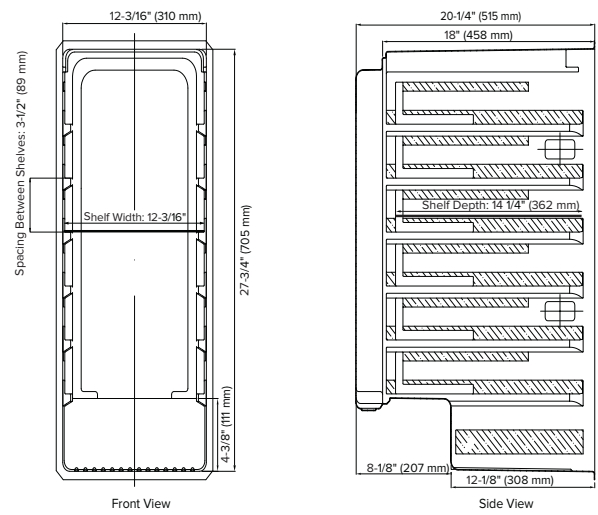

UNDERCOUNTER REFRIGERATOR

15-Inch Outdoor Undercounter Refrigerator, Stainless Steel Door

Features

- 3.35 Cu Ft built-in low temp refrigerator
- White, blue and amber interior LED lighting options
- Stainless steel door
- Additional door storage
- Touch panel with digital controls
- Sanded tempered glass shelves
- Added security with a door lock
- Sabbath mode

Accessories

Model	Description	Finish
PCWRFILTER	Replacement Carbon Filter	Gray

Exterior Dimensions

Interior Dimensions

Door Swing

Specifications

Model#	AFR152SSOD
Capacity (Volume)	3.35 cu ft
Product Depth	23-5/8"
Product Depth with Handle	25-7/16"
Product Height	34-1/8"
Product Width	15"
Product Weight	76 lbs.
Refrigerant Type	R600a
Temperature Range	34°F - 65°F
Power Cord Length	6'
Amps	1.5
Electric Supply	115 VAC, 60 Hz

Cutout dimensions

Note: Dimensions in parentheses are in millimeters. Specifications are subject to change without notice. Visit Avallon.com for the latest information.