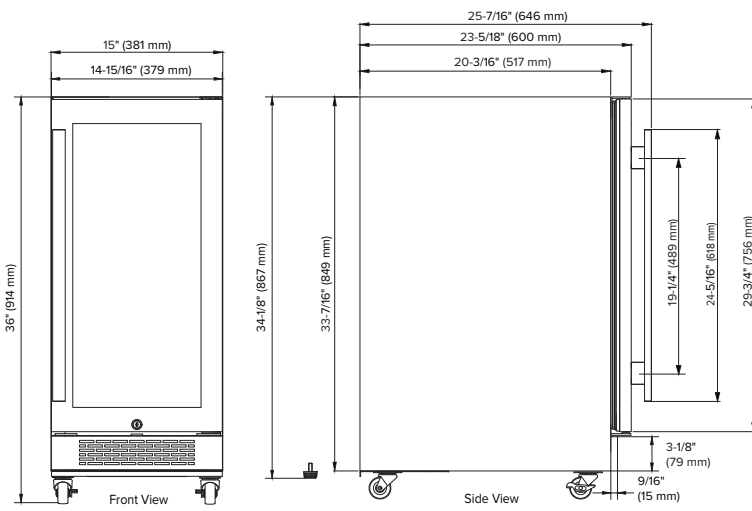

UNDERCOUNTER REFRIGERATOR

15-Inch Outdoor Undercounter Refrigerator, Stainless Steel Door

Features

- 3.35 Cu Ft built-in low temp refrigerator
- White, blue and amber interior LED lighting options
- Stainless steel door
- Additional door storage
- Touch panel with digital controls
- Sanded tempered glass shelves
- Added security with a door lock
- Sabbath mode

Accessories

Model	Description	Finish
PCWRFILTER	Replacement Carbon Filter	Gray

Exterior Dimensions

Interior Dimensions

Door Swing

Specifications

Model#	AFR152SSOD
Capacity (Volume)	3.35 cu ft
Product Depth	23-5/8"
Product Depth with Handle	25-7/16"
Product Height	34-1/8"
Product Width	15"
Product Weight	76 lbs.
Refrigerant Type	R600a
Temperature Range	34°F - 65°F
Power Cord Length	6'
Amps	1.5
Electric Supply	115 VAC, 60 Hz

Cutout dimensions

Note: Dimensions in parentheses are in millimeters. Specifications are subject to change without notice. Visit Avallon.com for the latest information.