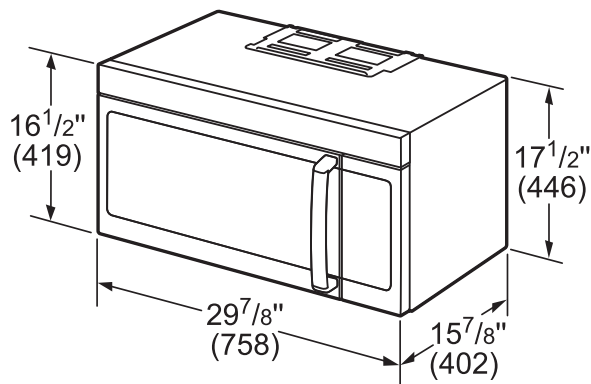

Dimensions & Weight	
Overall appliance dimensions (HxWxD) (in)	16 1/2" x 29 7/8" x 15 7/8"
Required cutout size (HxWxD) (in)	17 1/2" Min x 30" x 12" Min - 14" Max
Net weight (lbs)	54 lbs

Accessories—Included	
Included	Two level cooking rack

30" Over-the-Range Convection Microwave

800 Series – Stainless Steel HMV8053U

Installation Details

measurements in inches (mm)

measurements in inches (mm)

Venting Options

ROOF VENTING

WALL VENTING