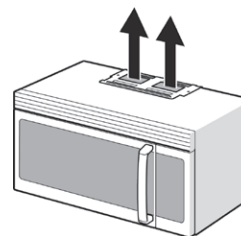

30" Over-the-Range Convection Microwave

800 Series – Stainless Steel HMV8053U

Installation Details

measurements in inches (mm)

measurements in inches (mm)

Venting Options

ROOF VENTING

WALL VENTING