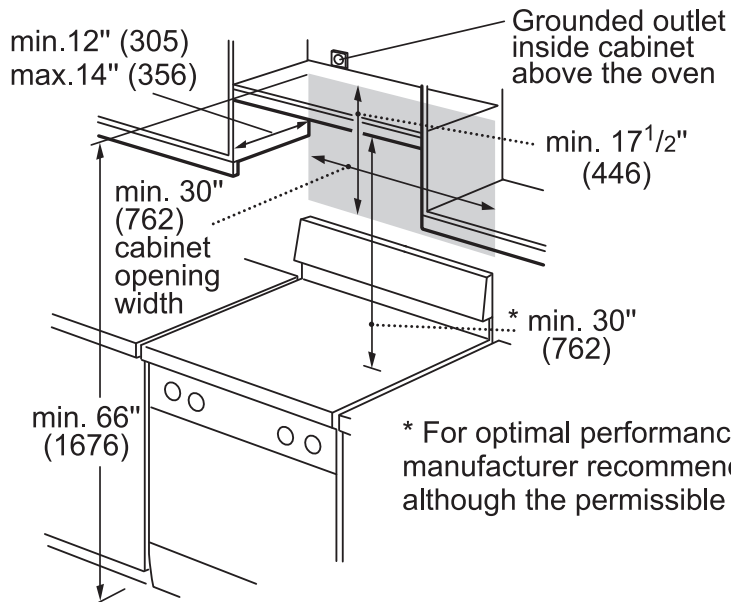

Dimensions & Weight	
Overall appliance dimensions (HxWxD) (in)	16 1/2" x 29 7/8" x 15 7/8"
Required cutout size (HxWxD) (in)	17 1/2" Min x 30" x 12" Min - 14" Max
Net weight (lbs)	54 lbs

Accessories—Included	
Included	Two level cooking rack

30" Over-the-Range Convection Microwave

800 Series – Stainless Steel HMV8053U

Installation Details

measurements in inches (mm)

measurements in inches (mm)

Venting Options

ROOF VENTING

WALL VENTING