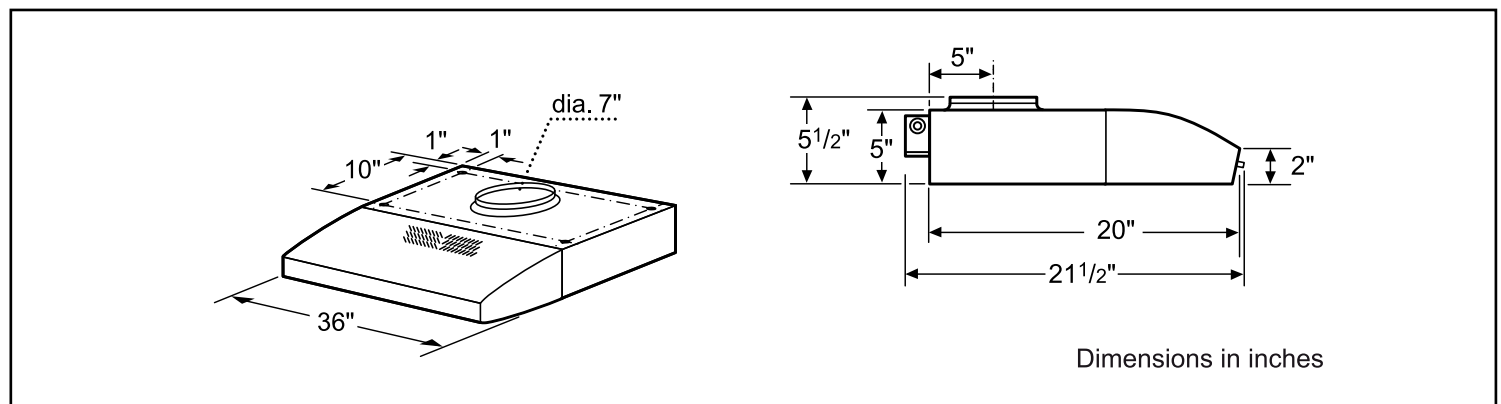

36" Under-Cabinet Wall Hood

300 Series – Stainless Steel DUH36152UC

HVI Performance Values

Exhaust	Duct Size	Pressure (in. H2O)		Power (W)		CFM		Sones	
		High Speed	Working Speed	High Speed	Working Speed	High Speed	Working Speed	High Speed	Working Speed
Vertical	7"	0.1	0.044	233	135	220	150	5.0	2.5
Horizontal	3.25" x 10"	0.1	0.043	229	135	220	140	5.0	3.0
Vertical	3.25" x 10"	0.1	0.041	228	135	200	140	5.0	3.0

Installation Details

Accessories: To purchase Bosch accessories, cleaners & parts please visit www.bosch-home.com/us/store or call 1-800-944-2904 (Mon to Fri 5 am to 6 pm PST, Sat 6 am to 3 pm PST).

Notes: All height, width and depth dimensions are shown in inches. BSH reserves the absolute and unrestricted right to change product materials and specifications, at any time, without notice. Consult the product's installation instructions for final dimensional data and other details prior to making cutout.

Warranties: Please see Use & Care manual or Bosch website for statement of limited warranty.

For more information on our entire line of products, go to www.bosch-home.com/us or call 1-800-944-2904

© BSH Home Appliances Corporation. All rights reserved. Bosch is a registered trademark of Robert Bosch GmbH.