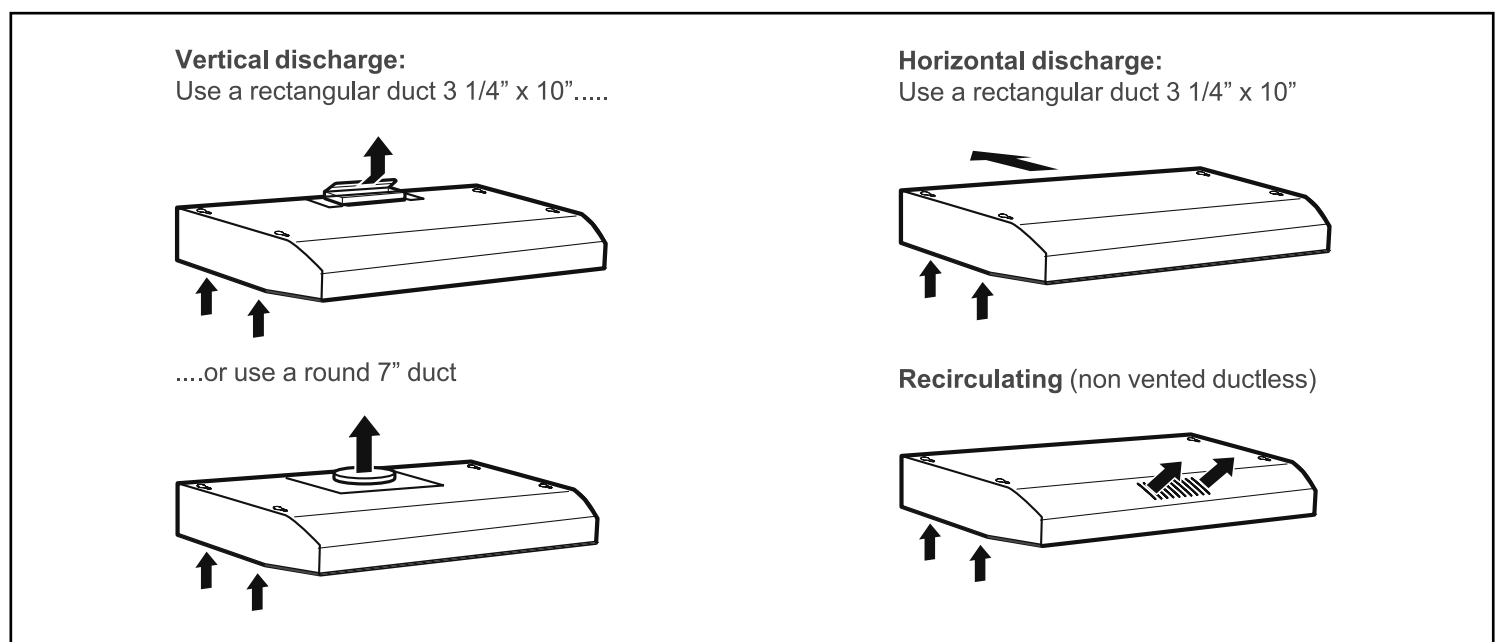

36" Under-Cabinet Wall Hood

300 Series – Stainless Steel DUH36152UC

HVI Performance Values

Exhaust	Duct Size	Pressure (in. H2O)		Power (W)		CFM		Sones	
		High Speed	Working Speed	High Speed	Working Speed	High Speed	Working Speed	High Speed	Working Speed
Vertical	7"	0.1	0.044	233	135	220	150	5.0	2.5
Horizontal	3.25" x 10"	0.1	0.043	229	135	220	140	5.0	3.0
Vertical	3.25" x 10"	0.1	0.041	228	135	200	140	5.0	3.0

Installation Details

Accessories: To purchase Bosch accessories, cleaners & parts please visit www.bosch-home.com/us/store or call 1-800-944-2904 (Mon to Fri 5 am to 6 pm PST, Sat 6 am to 3 pm PST).

Notes: All height, width and depth dimensions are shown in inches. BSH reserves the absolute and unrestricted right to change product materials and specifications, at any time, without notice. Consult the product's installation instructions for final dimensional data and other details prior to making cutout.

Warranties: Please see Use & Care manual or Bosch website for statement of limited warranty.

For more information on our entire line of products, go to www.bosch-home.com/us or call 1-800-944-2904

© BSH Home Appliances Corporation. All rights reserved. Bosch is a registered trademark of Robert Bosch GmbH.