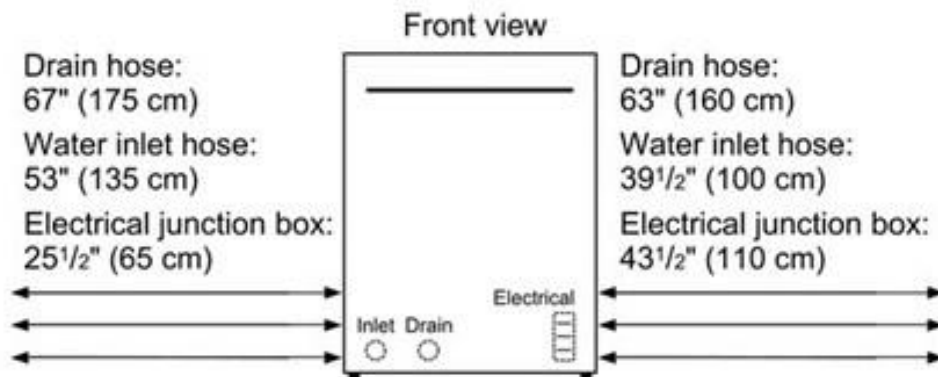

measurements in inches (mm)

All connections are at the rear of the appliance.  
 Extension for drain hose available as accessory.  
 Power cord for connection to electrical outlet (3-prong plug)  
 available as accessory.