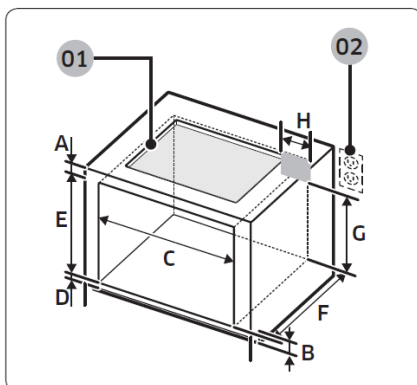

DIMENSIONS & WEIGHT

Appliance Dimensions (H x W x D) (in.)	4" x 36" x 21 1/4"
Required Cutout Size (H x W x D) (in.)	3 3/4" x 33 3/4" x 19"
Minimum Distance from Counter Front (in.)	1 1/2"
Minimum Distance from Rear Wall (in.)	1 1/7"

WARRANTY

Limited, Parts and Labor	1 Year
--------------------------	--------

DTI36M977BB
36-INCH INDUCTION COOKTOP
 MODERNIST COLLECTION

APPLIANCE DIMENSIONS

APPLIANCE DIMENSIONS		
A	21 1/4" (540mm)	Frame depth
B	36" (914.4mm)	Frame width
C	19" (481.6mm)	Case depth
D	33 3/4" (856.6mm)	Case width
E	4" (101mm)	Conduit case height
F	3 1/8" (80.5mm)	Case height

COUNTERTOP CUTOUT DIMENSIONS

COUNTERTOP CUTOUT DIMENSIONS	
A	33 6/7" - 34" (860mm - 864mm)
B	19 1/8" - 19 1/5" (485.6mm - 487.6mm)
C	Min. 1 1/7" (28mm). Between cutout and the wall behind the cooktop.
D	Min. 1 1/2" (38mm). From front edge of cutout and front edge of cooktop.
E	Min. 1" (26mm). Distance nearest left and right side combustible surface above cooktop.
F	Junction Box or outlet 10" (254mm) maximum from right-hand side of cabinet
G	Junction Box or outlet 15" (381mm) minimum from bottom of countertop

WALL OVEN UNDERCOUNTER CUTOUT DIMENSIONS

UNDERCOUNTER CUTOUT DIMENSIONS	
A	Min. 3 3/4" (9.5cm)
B	4" (10.1cm)
C	Min. 28 1/2" / Max. 28 5/8" (Min. 2.5cm / Max. 3.2cm)
D	Min. 1" / Max. 1 1/4" (Min. 2.5cm / Max. 3.2cm)
E	Min. 27 1/4" / Max. 27 1/3" (Min. 69.2cm / Max. 69.5cm)
F	24" (61cm)
G	Min. 22" (Min. 55.9cm)
H	Max. 9 1/2" (Max. 24.1cm) - Junction Box