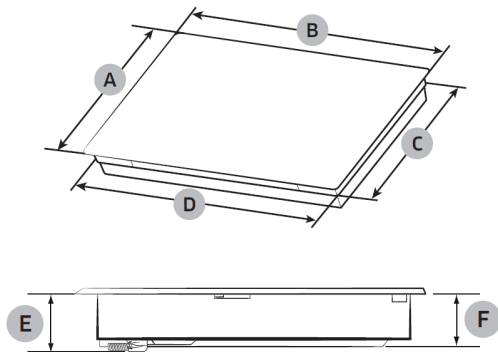

DIMENSIONS & WEIGHT

Appliance Dimensions (H x W x D) (in.)	4" x 36" x 21 1/4"
Required Cutout Size (H x W x D) (in.)	3 3/4" x 33 3/4" x 19"
Minimum Distance from Counter Front (in.)	1 1/2"
Minimum Distance from Rear Wall (in.)	1 1/7"

WARRANTY

Limited, Parts and Labor	1 Year
--------------------------	--------

DTI36M977BB
36-INCH INDUCTION COOKTOP
 MODERNIST COLLECTION

APPLIANCE DIMENSIONS

APPLIANCE DIMENSIONS		
A	21 1/4" (540mm)	Frame depth
B	36" (914.4mm)	Frame width
C	19" (481.6mm)	Case depth
D	33 3/4" (856.6mm)	Case width
E	4" (101mm)	Conduit case height
F	3 1/8" (80.5mm)	Case height

COUNTERTOP CUTOUT DIMENSIONS

COUNTERTOP CUTOUT DIMENSIONS	
A	33 6/7" - 34" (860mm - 864mm)
B	19 1/8" - 19 1/5" (485.6mm - 487.6mm)
C	Min. 1 1/7" (28mm). Between cutout and the wall behind the cooktop.
D	Min. 1 1/2" (38mm). From front edge of cutout and front edge of cooktop.
E	Min. 1" (26mm). Distance nearest left and right side combustible surface above cooktop.
F	Junction Box or outlet 10" (254mm) maximum from right-hand side of cabinet
G	Junction Box or outlet 15" (381mm) minimum from bottom of countertop

WALL OVEN UNDERCOUNTER CUTOUT DIMENSIONS

UNDERCOUNTER CUTOUT DIMENSIONS	
A	Min. 3 3/4" (9.5cm)
B	4" (10.1cm)
C	Min. 28 1/2" / Max. 28 5/8" (Min. 2.5cm / Max. 3.2cm)
D	Min. 1" / Max. 1 1/4" (Min. 2.5cm / Max. 3.2cm)
E	Min. 27 1/4" / Max. 27 1/3" (Min. 69.2cm / Max. 69.5cm)
F	24" (61cm)
G	Min. 22" (Min. 55.9cm)
H	Max. 9 1/2" (Max. 24.1cm) - Junction Box