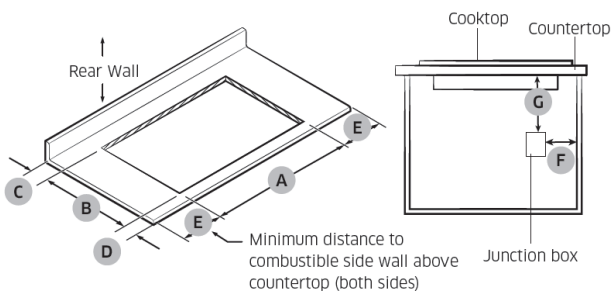

DIMENSIONS & WEIGHT

Appliance Dimensions (H x W x D) (in.)	4" x 36" x 21 1/4"
Required Cutout Size (H x W x D) (in.)	3 3/4" x 33 3/4" x 19"
Minimum Distance from Counter Front (in.)	1 1/2"
Minimum Distance from Rear Wall (in.)	1 1/7"

WARRANTY

Limited, Parts and Labor	1 Year
--------------------------	--------

DTI36M977BB
36-INCH INDUCTION COOKTOP
 MODERNIST COLLECTION

APPLIANCE DIMENSIONS

APPLIANCE DIMENSIONS		
A	21 1/4" (540mm)	Frame depth
B	36" (914.4mm)	Frame width
C	19" (481.6mm)	Case depth
D	33 3/4" (856.6mm)	Case width
E	4" (101mm)	Conduit case height
F	3 1/8" (80.5mm)	Case height

COUNTERTOP CUTOUT DIMENSIONS

COUNTERTOP CUTOUT DIMENSIONS	
A	33 6/7" - 34" (860mm - 864mm)
B	19 1/8" - 19 1/5" (485.6mm - 487.6mm)
C	Min. 1 1/7" (28mm). Between cutout and the wall behind the cooktop.
D	Min. 1 1/2" (38mm). From front edge of cutout and front edge of cooktop.
E	Min. 1" (26mm). Distance nearest left and right side combustible surface above cooktop.
F	Junction Box or outlet 10" (254mm) maximum from right-hand side of cabinet
G	Junction Box or outlet 15" (381mm) minimum from bottom of countertop

WALL OVEN UNDERCOUNTER CUTOUT DIMENSIONS

UNDERCOUNTER CUTOUT DIMENSIONS	
A	Min. 3 3/4" (9.5cm)
B	4" (10.1cm)
C	Min. 28 1/2" / Max. 28 5/8" (Min. 2.5cm / Max. 3.2cm)
D	Min. 1" / Max. 1 1/4" (Min. 2.5cm / Max. 3.2cm)
E	Min. 27 1/4" / Max. 27 1/3" (Min. 69.2cm / Max. 69.5cm)
F	24" (61cm)
G	Min. 22" (Min. 55.9cm)
H	Max. 9 1/2" (Max. 24.1cm) - Junction Box