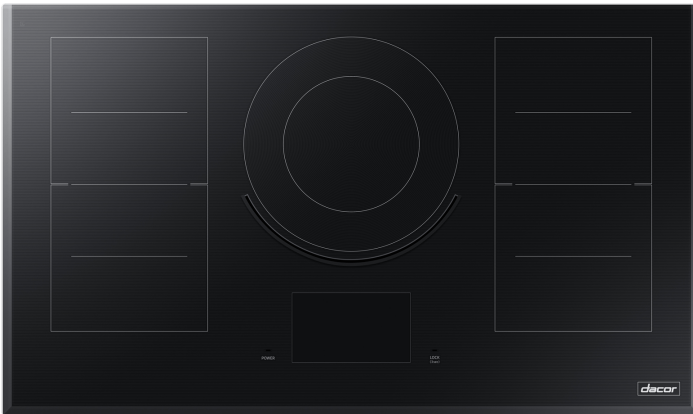

DTI36M977BB

36-INCH INDUCTION COOKTOP

MODERNIST COLLECTION

FEATURES & BENEFITS

- Flex Zone™ - a large open area offers greater flexibility for cooking multiple dishes at one time. Easily accommodates various cookware sizes.
- Virtual Flame™ - a beautiful and intuitive LED light displays virtual flames to provide an attractive visual cue that the heat is on.
- Up to 9 cooking zones with Flex Zone™.
- LCD Control Panel allows easy access to cooktop functions, including pre-programmed recipes.
- Smart Connectivity - auto connects to hood.
- Child safety lock.
- Residual heat reminder.
- Dacor iQ Kitchen app enables monitoring of the cooktop from outside the kitchen.

GENERAL PROPERTIES

Controls	7" LCD Control Panel with Guided Cooking
----------	--

FEATURES

Residual Heat Indicator	2 Stage
Child Lock	Yes
Kitchen Timer	Yes
Guided Cooking	Yes - 15 Ea
Recommended Power Level	Yes
Pause	Yes
Power Level Setting	9 + Power Boost
Quick Stop	Yes
Simmer/Melt	Yes
Power On/Off	Yes

ADDITIONAL FEATURES

Auto Pan Detection	Yes
Sound On/Off	Yes
Demo Mode	Yes
Bluetooth Connect	Yes
Wi Fi Connect	Yes
Hood Connectivity On/Off	Yes
Virtual Flame On/Off	Yes

ELEMENT PERFORMANCE

Total Number of Cooktop Zones	9
Flex Zone Left Front (W)	1800W / 2600W (B)
Flex Zone Left Rear (W)	1800W / 2600W (B)
Power Coil Center (W)	3600W / 4800W (B)
Flex Zone Right Front (W)	1800W / 2600W (B)
Flex Zone Right Rear (W)	1800W / 2600W (B)
Zones with Booster	7

WARRANTY

Limited, Parts and Labor	1 Year
--------------------------	--------

DTI36M977BB
36-INCH INDUCTION COOKTOP
 MODERNIST COLLECTION

APPLIANCE DIMENSIONS

APPLIANCE DIMENSIONS		
A	21 1/4" (540mm)	Frame depth
B	36" (914.4mm)	Frame width
C	19" (481.6mm)	Case depth
D	33 3/4" (856.6mm)	Case width
E	4" (101mm)	Conduit case height
F	3 1/8" (80.5mm)	Case height