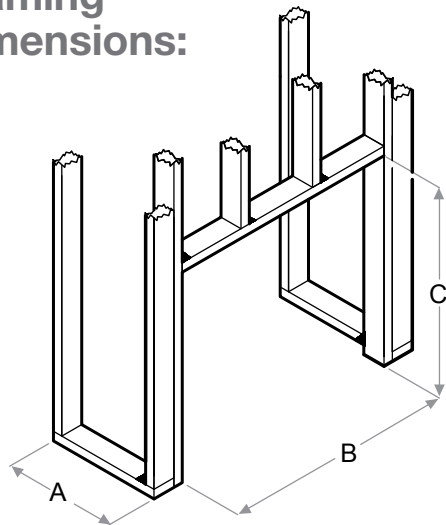

Framing Dimensions:

NOTE: The materials used for the finished surround must be cut to precise dimensions as the 1/2" (1.3 cm) self trimming flange is only to create a finished appearance.

RBF36P

A	B	C	D	E	F
12-1/2" (31.8 cm)	36-5/8" (93.0 cm)	30-5/8" (77.8 cm)	60" (152.4 cm)	42-1/2" (108.0 cm)	42-1/2" (108.0 cm)