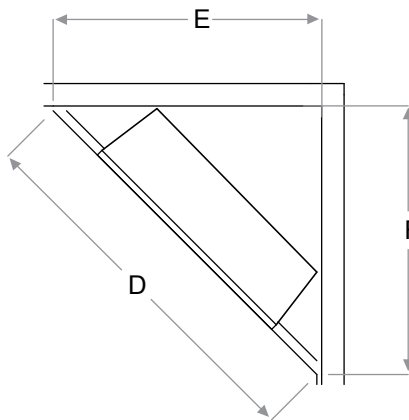

Accessories

RBFGLOSS36P - 36" Tempered Front Glass
Dimensions:
35-1/8" W x 26-5/8" H x 3/8" D
(89.1 cm x 67.5 cm x 1.1 cm)

RBFDOOR36P - 36" Functional Doors
with Tempered Glass
Dimensions:
39-3/4" W x 31-3/4" H x 1-1/4" D
(101.1 cm x 80.8 cm x 3.7 cm)

RBFPLUG

RBFL42BR - Birch Log Set
Dimensions:
26-1/2" W x 11-1/8" H x 11" D
(67.2 cm x 28.1 cm x 27.9 cm)

RBFL42FC - Fresh Cut Log Set
Dimensions:
26-1/2" W x 11-1/8" H x 11" D
(67.2 cm x 28.1 cm x 27.9 cm)

Framing Dimensions:

NOTE: The materials used for the finished surround must be cut to precise dimensions as the 1/2" (1.3 cm) self trimming flange is only to create a finished appearance.

RBF36P

A	B	C	D	E	F
12-1/2" (31.8 cm)	36-5/8" (93.0 cm)	30-5/8" (77.8 cm)	60" (152.4 cm)	42-1/2" (108.0 cm)	42-1/2" (108.0 cm)