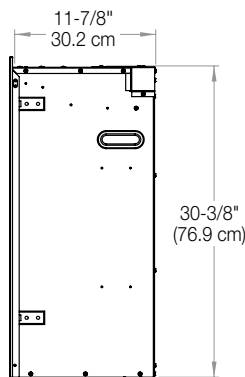

 **Low Carbon Footprint**
The most sustainable fireplace option; no emissions and 100% efficient.

Model #	Description	Lbs / Kg	UPC	Wyt*	Carton Dimensions (WxHxD)		Cube	
					Inches	cm	ft³	m³
RBF42	42" Built-in Electric Firebox		781052 104716	2 yrs.				

Specifications, finishes and dimensions are subject to change. *Limited warranty. ©2016 Dimplex North America Limited.

SE-010-R00-081816

Revillusion™
42" Built-in Electric Firebox

RBF42

Product Dimensions:

FRONT

SIDE

TOP

Framing Dimensions:

NOTE: The materials used for the finished surround must be cut to precise dimensions as the 1/2" (1.3 cm) self trimming flange is only to create a finished appearance.

RBF42

A	B	C	D	E	F
12-1/2" (31.8 cm)	42-5/8" (108.3 cm)	30-5/8" (77.8 cm)	66-1/2" (168.9 cm)	47" (119.4 cm)	47" (119.4 cm)