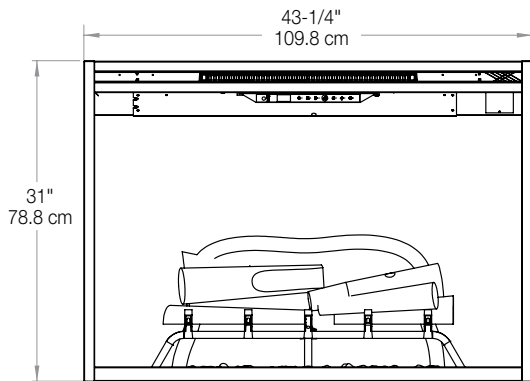

 **Low Carbon Footprint**
The most sustainable fireplace option; no emissions and 100% efficient.

Model #	Description	Lbs / Kg	UPC	Wyt*	Carton Dimensions (WxHxD)		Cube	
					Inches	cm	ft³	m³
RBF42	42" Built-in Electric Firebox		781052 104716	2 yrs.				

FRONT

SIDE

TOP

Framing Dimensions:

NOTE: The materials used for the finished surround must be cut to precise dimensions as the 1/2" (1.3 cm) self trimming flange is only to create a finished appearance.

RBF42

A	B	C	D	E	F
12-1/2" (31.8 cm)	42-5/8" (108.3 cm)	30-5/8" (77.8 cm)	66-1/2" (168.9 cm)	47" (119.4 cm)	47" (119.4 cm)