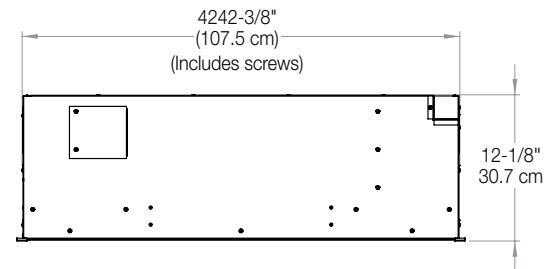

 **Low Carbon Footprint**
The most sustainable fireplace option; no emissions and 100% efficient.

Model #	Description	Lbs / Kg	UPC	Wyt*	Carton Dimensions (WxHxD)		Cube	
					Inches	cm	ft³	m³
RBF42	42" Built-in Electric Firebox		781052 104716	2 yrs.				

Specifications, finishes and dimensions are subject to change. *Limited warranty. ©2016 Dimplex North America Limited.

SE-010-R00-081816

Revillusion™
42" Built-in Electric Firebox

RBF42

Product Dimensions:

FRONT

SIDE

TOP

Framing Dimensions:

NOTE: The materials used for the finished surround must be cut to precise dimensions as the 1/2" (1.3 cm) self trimming flange is only to create a finished appearance.

RBF42

A	B	C	D	E	F
12-1/2" (31.8 cm)	42-5/8" (108.3 cm)	30-5/8" (77.8 cm)	66-1/2" (168.9 cm)	47" (119.4 cm)	47" (119.4 cm)