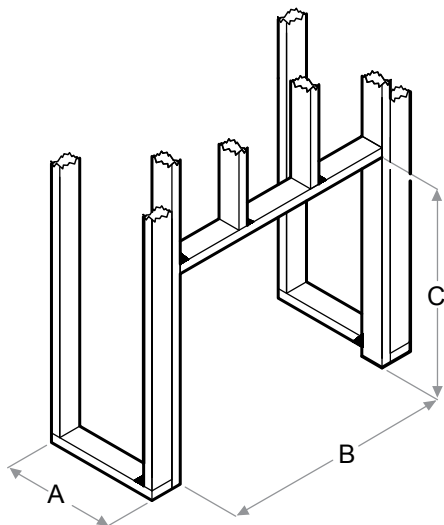

FRONT

SIDE

TOP

Framing Dimensions:

NOTE: The materials used for the finished surround must be cut to precise dimensions as the 1/2" (1.3 cm) self trimming flange is only to create a finished appearance.

RBF42

A	B	C	D	E	F
12-1/2" (31.8 cm)	42-5/8" (108.3 cm)	30-5/8" (77.8 cm)	66-1/2" (168.9 cm)	47" (119.4 cm)	47" (119.4 cm)