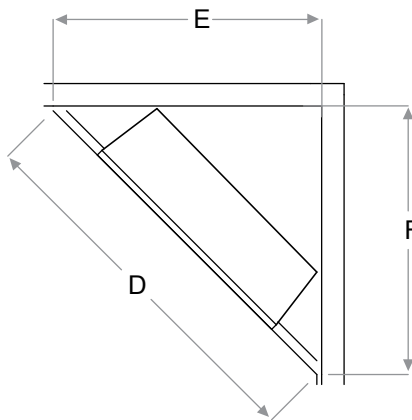

FRONT

SIDE

TOP

Framing Dimensions:

NOTE: The materials used for the finished surround must be cut to precise dimensions as the 1/2" (1.3 cm) self trimming flange is only to create a finished appearance.

RBF42

A	B	C	D	E	F
12-1/2" (31.8 cm)	42-5/8" (108.3 cm)	30-5/8" (77.8 cm)	66-1/2" (168.9 cm)	47" (119.4 cm)	47" (119.4 cm)