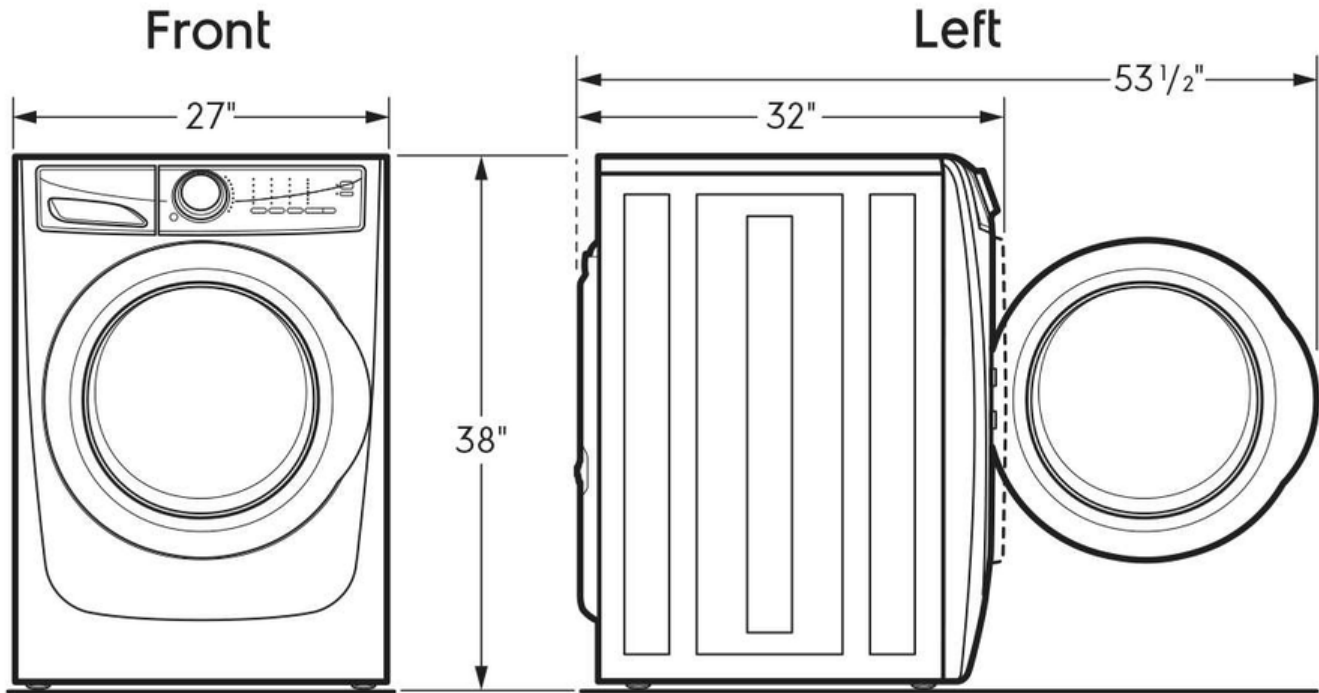

Electrolux

4.5 Cu.Ft. Front Load Washer

ELFW7537AT, ELFW7537AW

Version : 06/21

High standards of quality at Electrolux Home Products, Inc. mean we are constantly working to improve our products. We reserve the right to change specifications or discontinue models without notice.

Electrolux Major Appliances, N.A.

USA • 10200 David Taylor Drive • Charlotte, NC 28262 • Charlotte, NC 28262 • 1-877-4electrolux (1-877-435-3287) • electroluxappliances.com

CANADA • 5855 Terry Fox Way • Mississauga, ON L5V 3E4 • 1-800-265-8352 • electroluxappliances.ca