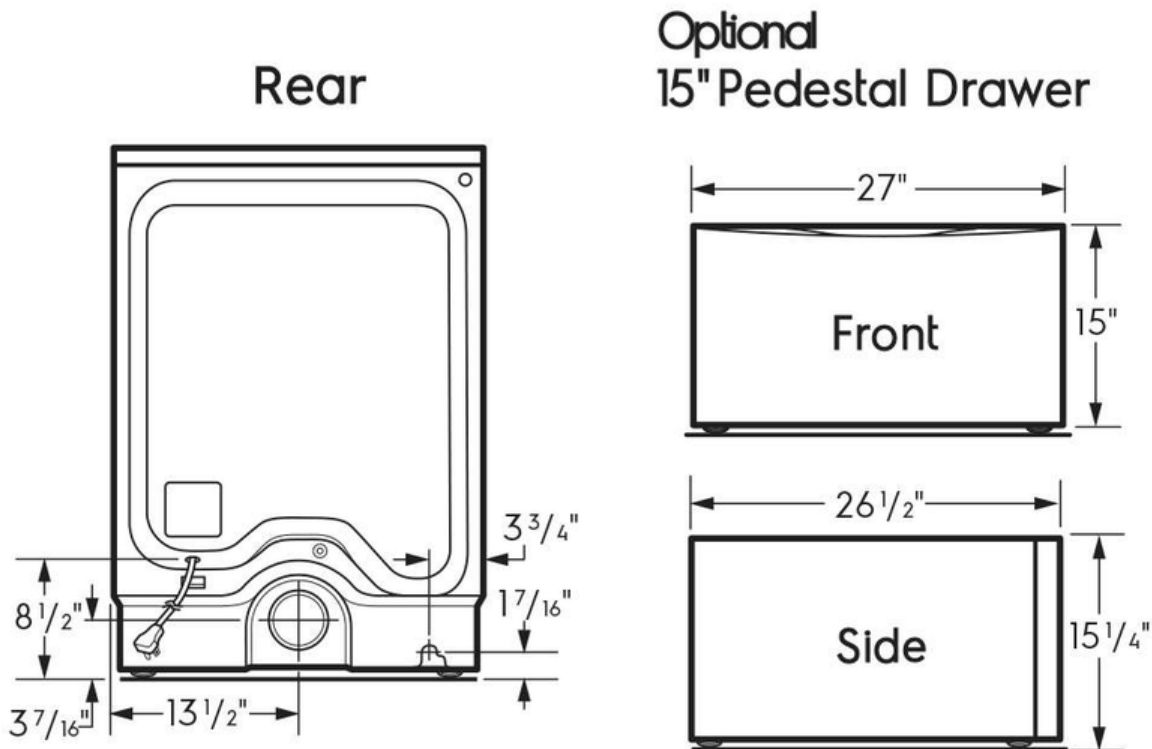

Electrolux

Gas 8.0 Cu.Ft. Front Load Dryer

ELFG7537AT, ELFG7537AW

Version : 06/21

High standards of quality at Electrolux Home Products, Inc. mean we are constantly working to improve our products. We reserve the right to change specifications or discontinue models without notice.

Electrolux Major Appliances, N.A.

USA • 10200 David Taylor Drive • Charlotte, NC 28262 • Charlotte, NC 28262 • 1-877-4electrolux (1-877-435-3287) • electroluxappliances.com

CANADA • 5855 Terry Fox Way • Mississauga, ON L5V 3E4 • 1-800-265-8352 • electroluxappliances.ca