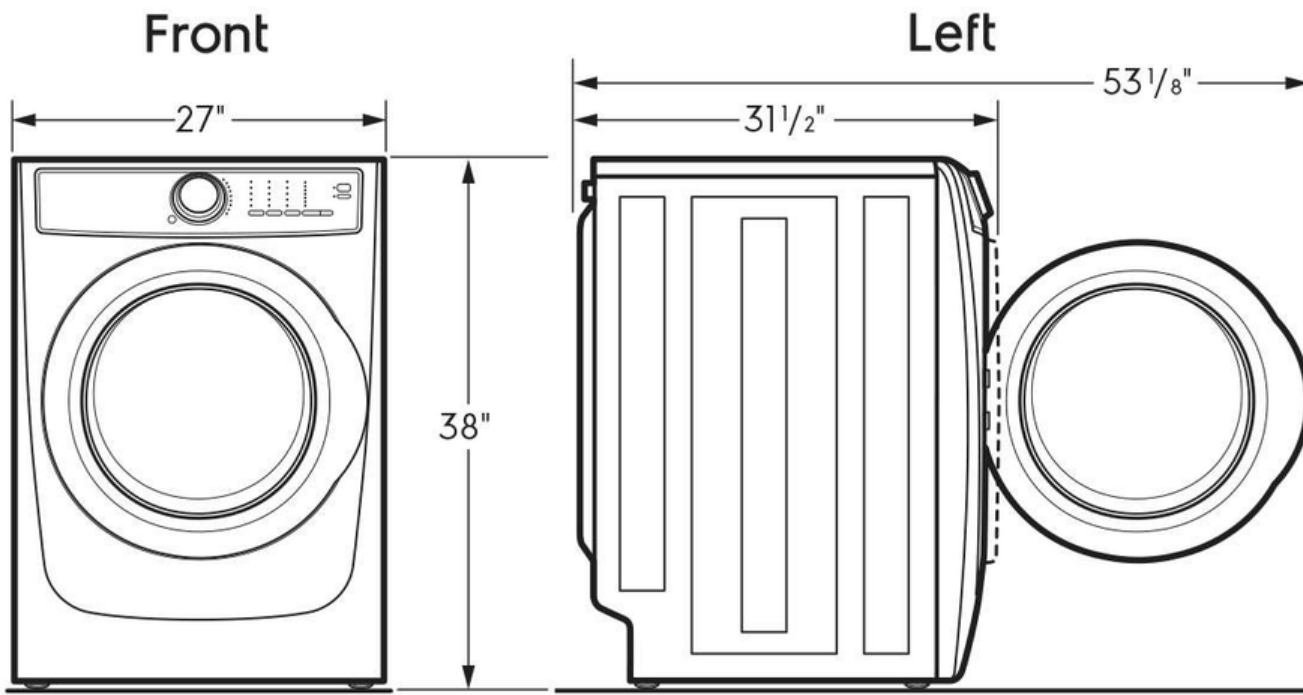

Electrolux

Gas 8.0 Cu.Ft. Front Load Dryer

ELFG7537AT, ELFG7537AW

Version : 06/21

High standards of quality at Electrolux Home Products, Inc. mean we are constantly working to improve our products. We reserve the right to change specifications or discontinue models without notice.