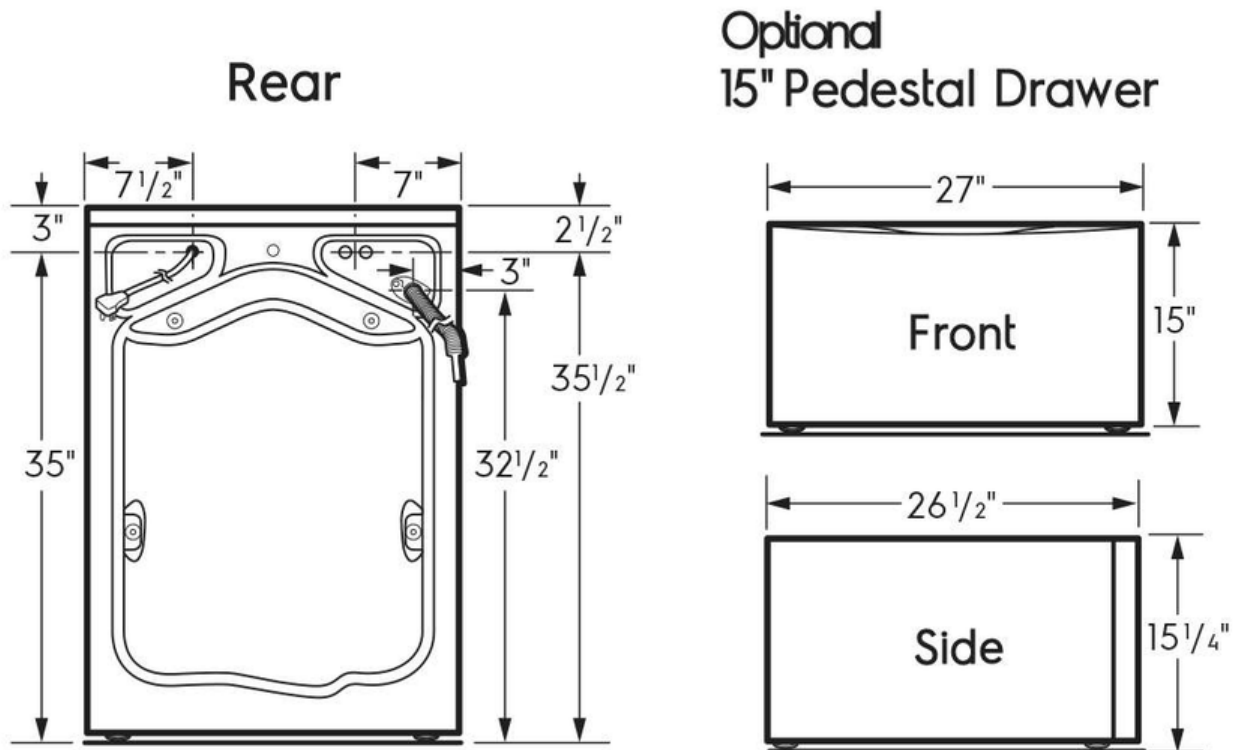

Electrolux

4.5 Cu.Ft. Front Load Washer

ELFW7537AT, ELFW7537AW

Version : 06/21

High standards of quality at Electrolux Home Products, Inc. mean we are constantly working to improve our products. We reserve the right to change specifications or discontinue models without notice.

Electrolux Major Appliances, N.A.

USA • 10200 David Taylor Drive • Charlotte, NC 28262 • Charlotte, NC 28262 • 1-877-4electrolux (1-877-435-3287) • electroluxappliances.com

CANADA • 5855 Terry Fox Way • Mississauga, ON L5V 3E4 • 1-800-265-8352 • electroluxappliances.ca