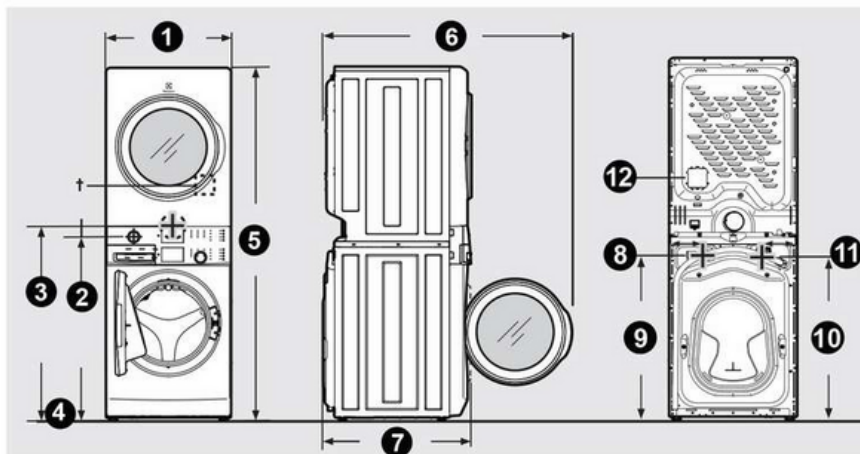

Installation Diagram

Laundry Center Dimensions

¹ Dryer electrical supply on rear of unit.

NOTE

- Allow minimum 36" of depth space for proper installation with 90° quick turn elbow for venting.
- Connection of water inlet hose on steam laundry center adds 3/4 in. (2 cm) to installation depth.
- Power supply cord length on washer approximately 60 inches (152.5 cm).
- Drain hose length on washer approximately 59 inches (150 cm).
- Power supply cord length on gas laundry center or electric Canadian laundry center approximately 60 inches (152.5 cm).

Laundry Center Dimensions	
1. Unit width	27" (69 cm)
2. Height to gas supply pipe on rear of gas unit	39.7" (101 cm)
3. Centerline height for rear vent	41.8" (106 cm)
4. Floor line	--
5. Unit height	76.3" (194 cm)
6. Door clearance	53.9" (137 cm)
7. Unit depth	31.9" (81 cm)
8. Width distance to water connections	7.8" (20 cm)
9. Height to water connections	35.7" (91 cm)
10. Height to washer power connections	35.5" (91 cm)
11. Width distance to washer power connections	7.1" (18 cm)
12. Height to dryer electrical supply	48" (122 cm)