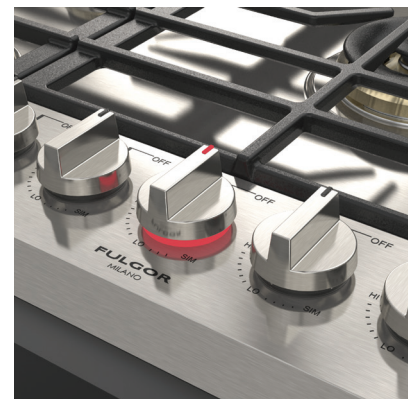

SOFIA PROFESSIONAL 36"

CODE ID

36" PROFESSIONAL PRO GAS COOK TOP

F6PGK365S1

Knob control with back light system

1 Central Dual Crescendo Burner

4 Stacked Burners

Heavy Duty Grates

Continuous Grate Surface

Heavy Duty Control Panel

SPECIFICATIONS

3 Heavy duty continuous cast iron grates
Heavy Gauge 304 Stainless Steel Burner Bowl
1 Solid Brass Dual Flame Burner with 20.000 BTU Max (NG)
4 Solid Brass Stacked Burners with 15.000 BTU Max (NG)
Backlit Control Knob indicates burner operation (White)
Backlit Control Knob indicates residual heat (Red)
Heavy duty control panel
Large cooking area
Full pot stability
Natural Gas (LP Convertible)