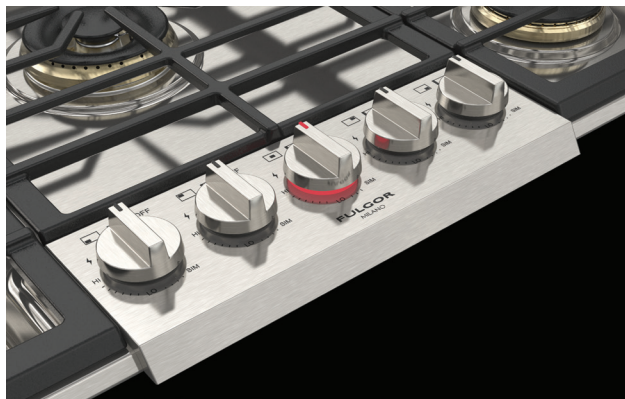

SOFIA PROFESSIONAL 36"

CODE ID

36" PROFESSIONAL PRO GAS COOK TOP

F6PGK365S1

Knob control with back light system

1 Central Dual Crescendo Burner

4 Stacked Burners

Heavy Duty Grates

Continuous Grate Surface

Heavy Duty Control Panel

SPECIFICATIONS

3 Heavy duty continuous cast iron grates
Heavy Gauge 304 Stainless Steel Burner Bowl
1 Solid Brass Dual Flame Burner with 20.000 BTU Max (NG)
4 Solid Brass Stacked Burners with 15.000 BTU Max (NG)
Backlit Control Knob indicates burner operation (White)
Backlit Control Knob indicates residual heat (Red)
Heavy duty control panel
Large cooking area
Full pot stability
Natural Gas (LP Convertible)