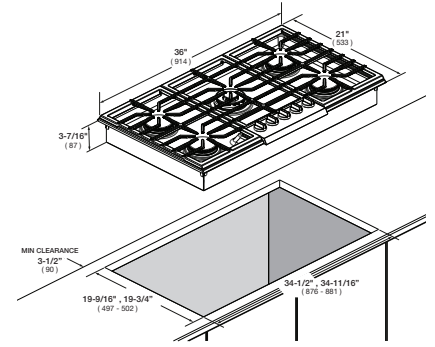

Continuous Grate Surface

Heavy Duty Control Panel

SPECIFICATIONS

3 Heavy duty continuous cast iron grates
Heavy Gauge 304 Stainless Steel Burner Bowl
1 Solid Brass Dual Flame Burner with 20.000 BTU Max (NG)
4 Solid Brass Stacked Burners with 15.000 BTU Max (NG)
Backlit Control Knob indicates burner operation (White)
Backlit Control Knob indicates residual heat (Red)
Heavy duty control panel
Large cooking area
Full pot stability
Natural Gas (LP Convertible)

OPTIONAL ACCESSORIES

FMWOK
FMSIM

Wok ring
Simmer plate

SOFIA

36" PRO GAS COOKTOP

CODE ID	36" PROFESSIONAL PRO GAS COOK TOP F6PGK365S1	
Series	600	
Finish	Stainless Steel	
CONTROL PANEL		
Control Type	Knobs	
COOKTOP		
Type	GAS (NG or LP)	
Cooking Surface	Matte Black Enamel	
GAS COOKTOP FEATURES		
Electric Re-ignition system	•	
Flame-out sensing	•	
Dual Crown Brass Burner	•	
Simmer Plate	Optional	
Small Pot Insert (for single burners only)	Optional	
Wok Ring (for dual burner only)	Optional	
Heavy Duty Cast Iron Grates	3	
Cooking Zones	5	
Brass Burners types	All Brass Dual Flame/Simmer Burner	
Power (Max/Min) (Front-L)	15000 (BTU/h) - 4400W / 1300 (BTU/h) - 382W	
Power (Max/Min) (Rear-L)	15000 (BTU/h) - 4400W / 1300 (BTU/h) - 382W	
Power (Max/Min) (Front Center)	20000 (BTU/h) - 5880W / 750 (BTU/h) - 220W	
Power (Max/Min) (Rear-R)	15000 (BTU/h) - 4400W / 1300 (BTU/h) - 382W	
Power (Max/Min) (Front-R)	15000 (BTU/h) - 4400W / 1300 (BTU/h) - 382W	
DIMENSIONS/WEIGHT		
Overall dim - Width	36"	914 mm
Overall dim - Height	3 - 7/16"	87 mm
Overall dim - Depth	21"	533 mm
Cut-out - Width (min - max)	34 - 1/2" , 34 - 11/16"	876 mm - 881 mm
Cut-out - Height (min)	3 - 3/8"	87 mm
Cut-out - Depth (min - max)	19 - 9/16" , 19 - 3/4"	497 mm - 502 mm
Gross Weight	73 lbs	33.2 kg
POWER / RATINGS (120 V, 60 HZ)		
Amps	0.1A	
Max Power	80000 (BTU/h) - 23480W	
Power Cable	Nema 5-15P	
INSTRUCTIONS FOR USE		
Use & Care Manual / Installation Manual	English / French / Spanish	