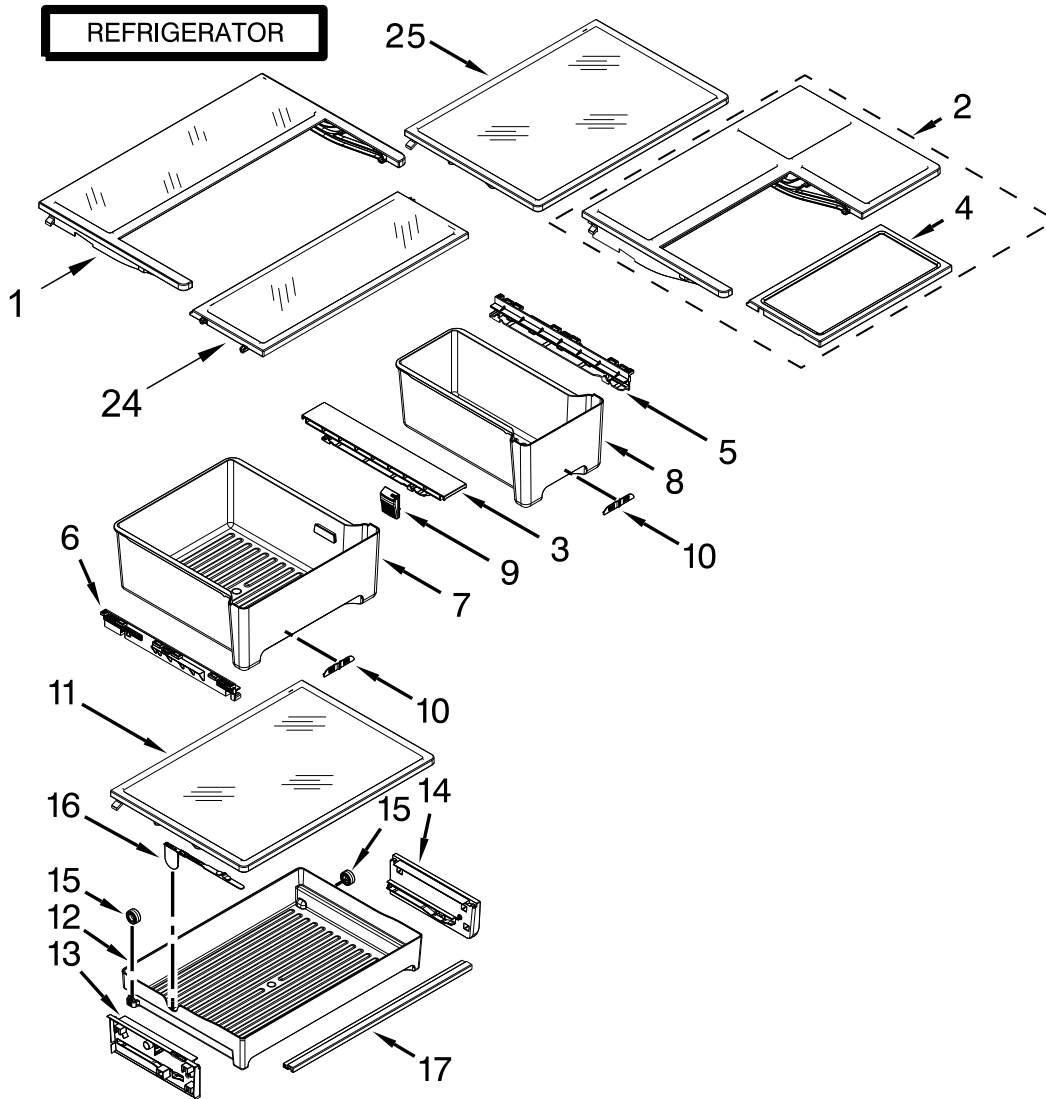

SHELF PARTS

SHELF PARTS

<u>Illus.</u> <u>No.</u>	<u>Part No.</u>	<u>Description</u>	<u>Illus.</u> <u>No.</u>	<u>Part No.</u>	<u>Description</u>	<u>Illus.</u> <u>No.</u>	<u>Part No.</u>	<u>Description</u>
1	W10476425	Flip Down Shelf Assembly	10	W10435571	Humidity Control	19	W10257246	Axle, Roller
2	W10502933	Assembly, 2/3 Flip Shelf	11	W10513681	Glass, Pantry Cover	20	W10317289	Basket, Lower Freezer
3	W10468557	Rail, Track (Center)	12	W10397907	Assembly, Pantry Deli Pan	21	W10371538	Shaft, Rack
4	W10313893	Shelf, 2/3 Flip	13	W10397908	Rail Pantry (Left Hand)	22	W10277361	Collar, Gear
5	W10468556	Rail, Track (Right Hand)	14	W10414530	Rail, Pantry (Right Hand)	23		Adaptor, Freezer
6	W10468555	Rail, Track (Left Hand)	15	W10278139	Roller		W10397636	Left Hand
7	W10370327	Pan, Crisper (16")	16	W10411411	Control, Temperature		W10397635	Right Hand
8	W10317184	Pan, Crisper (8")	17	W10507470	Assembly, Pantry Cover Support	24	W10305243	Shelf, Flip Down
9	W10593207	Assembly, Produce Preserver	18	W10555437	Bin, Upper Freezer	25	W10486290	Assembly, Full Shelf (30")