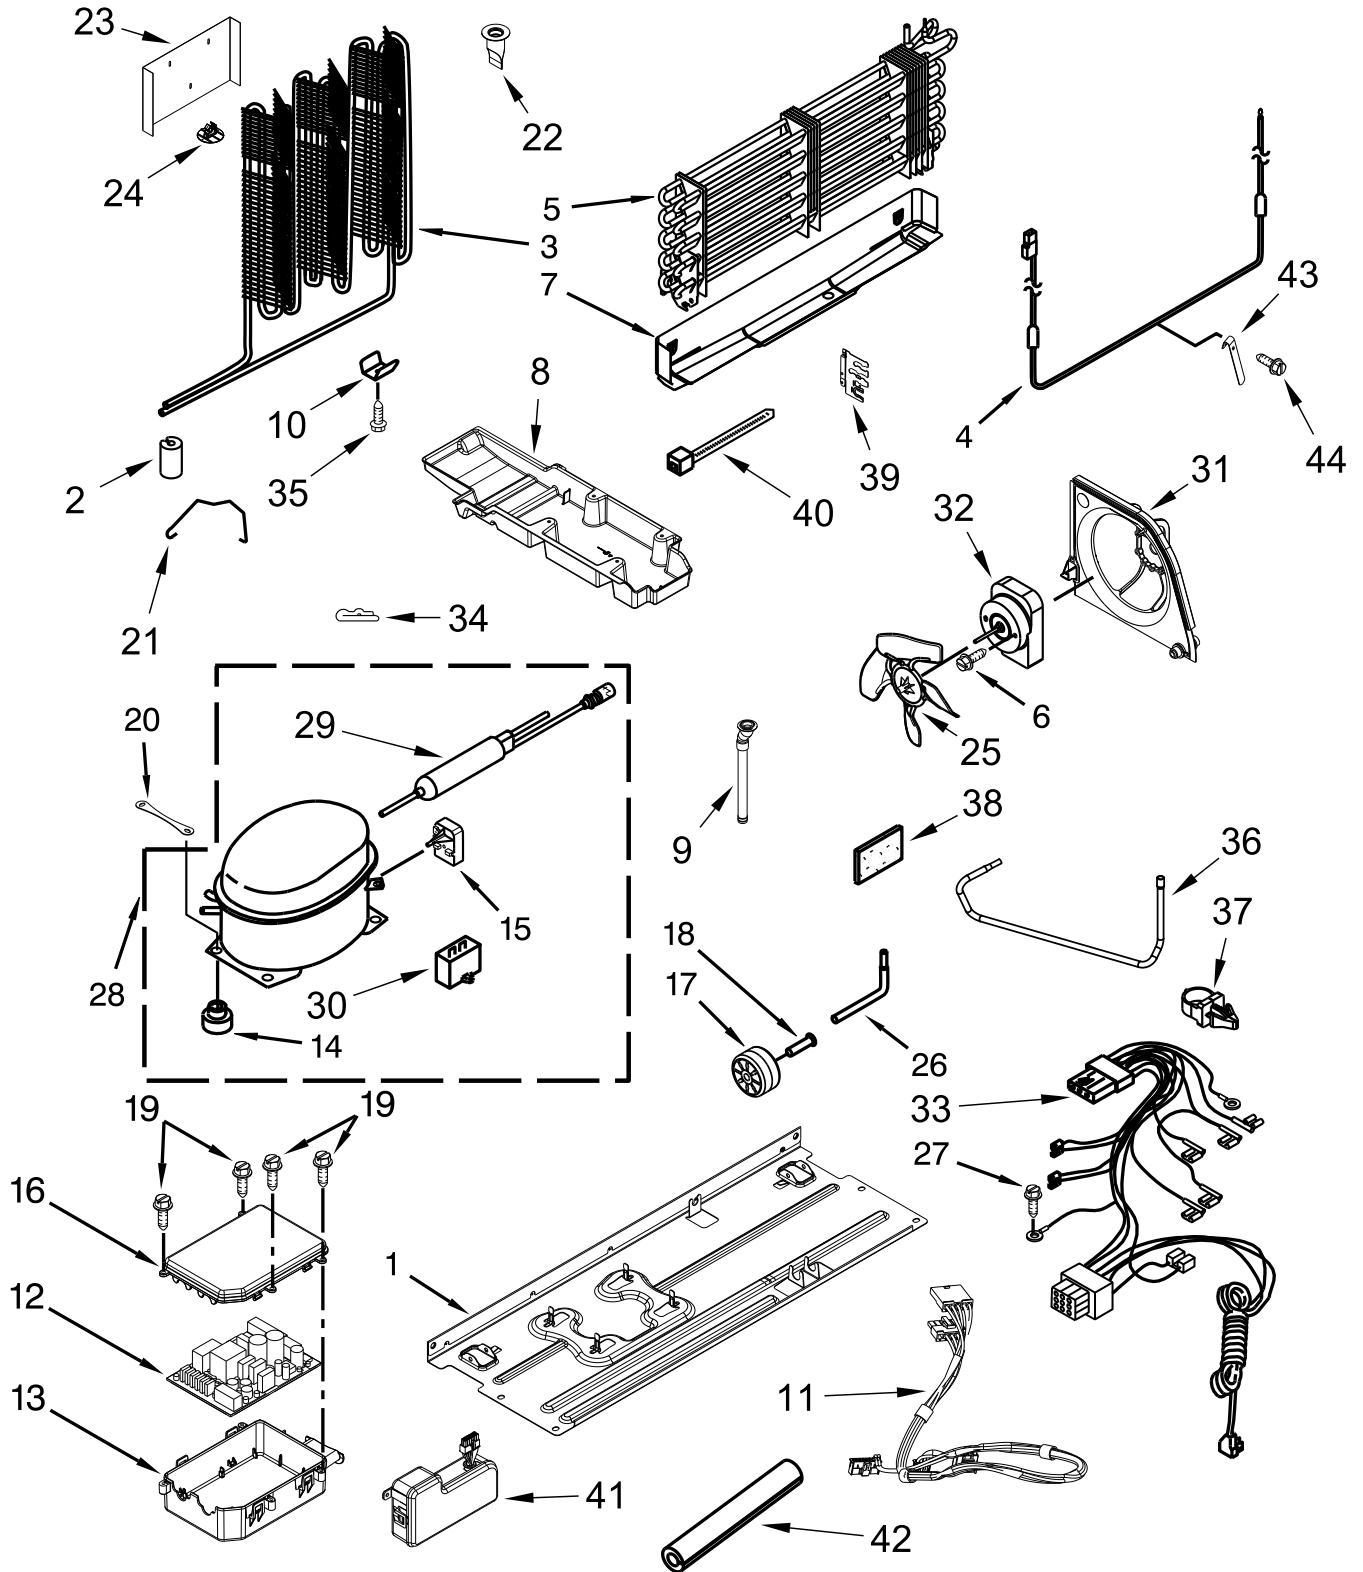

UNIT PARTS

UNIT PARTS

<u>Illus.</u> <u>No.</u>	<u>Part No.</u>	<u>Description</u>	<u>Illus.</u> <u>No.</u>	<u>Part No.</u>	<u>Description</u>	<u>Illus.</u> <u>No.</u>	<u>Part No.</u>	<u>Description</u>
1	W10300116	Baseplate	20	W10236396	Strap, Compressor	40	2263990	Tie, Wire
2	2319835	Grommet, Condenser	21	W10174384	Strap, Bale	41	W10292716	LED Power Supply
3	W10342567	Condenser	22	W10519112	Valve, Drain	42	2264838	Sleeve
4	W10436849	Heater, Defrost	23	W10349514	Cover, Condenser Bottom	43	2258429	Heat Probe
5	W10321158	Assembly, Evaporator	24	W10296661	Clip, Bottom Cover	44	489478	Screw
6	8533961	Screw	25	W10139483	Blade, Fan			Following Parts Not Illustrated
7	W10314195	Shield, Heat	26	VS20001	Tube, Process		978025	Valve, Access
8	W10466213	Tray, Drain	27	488500	Screw		978026	Valve, Access
9	W10314199	Tube, Drain	28	W10445423	Compressor		978027	Valve, Access
10	W10248621	Clip, Condenser	29	W10669573	Drier		978028	Valve, Access
11	W10424230	Assembly, Low Voltage Wire	30	W10590083	Capacitor		978029	Valve, Access
12	W10547719	Control, Electronic	31	2315541	Bracket, Condenser Fan		978030	Valve, Access
13	W10370696	Enclosure, Electronic Control	32	W10530280	Motor, Condenser		876764	Valve, Access
14	10835903SP	Grommet, Compressor	33	W10390389	Wire Assembly, Unit			REFRIGERANT CHARGE 4.25 oz (R-134A)
15	W10448874	Device, Start	34	1114718	Clip, Wiring			
16	W10313215	Cover, Electronic Control	35	8281232	Screw			
17	W10475495	Roller	36	W10510988	Tube, Suction			
18	2179826	Axle, Rivet	37	2219077	Clip, Harness			
19	8533859	Screw	38	2215468	Insulation, Sound			
			39	W10314197	Bracket, Evaporator