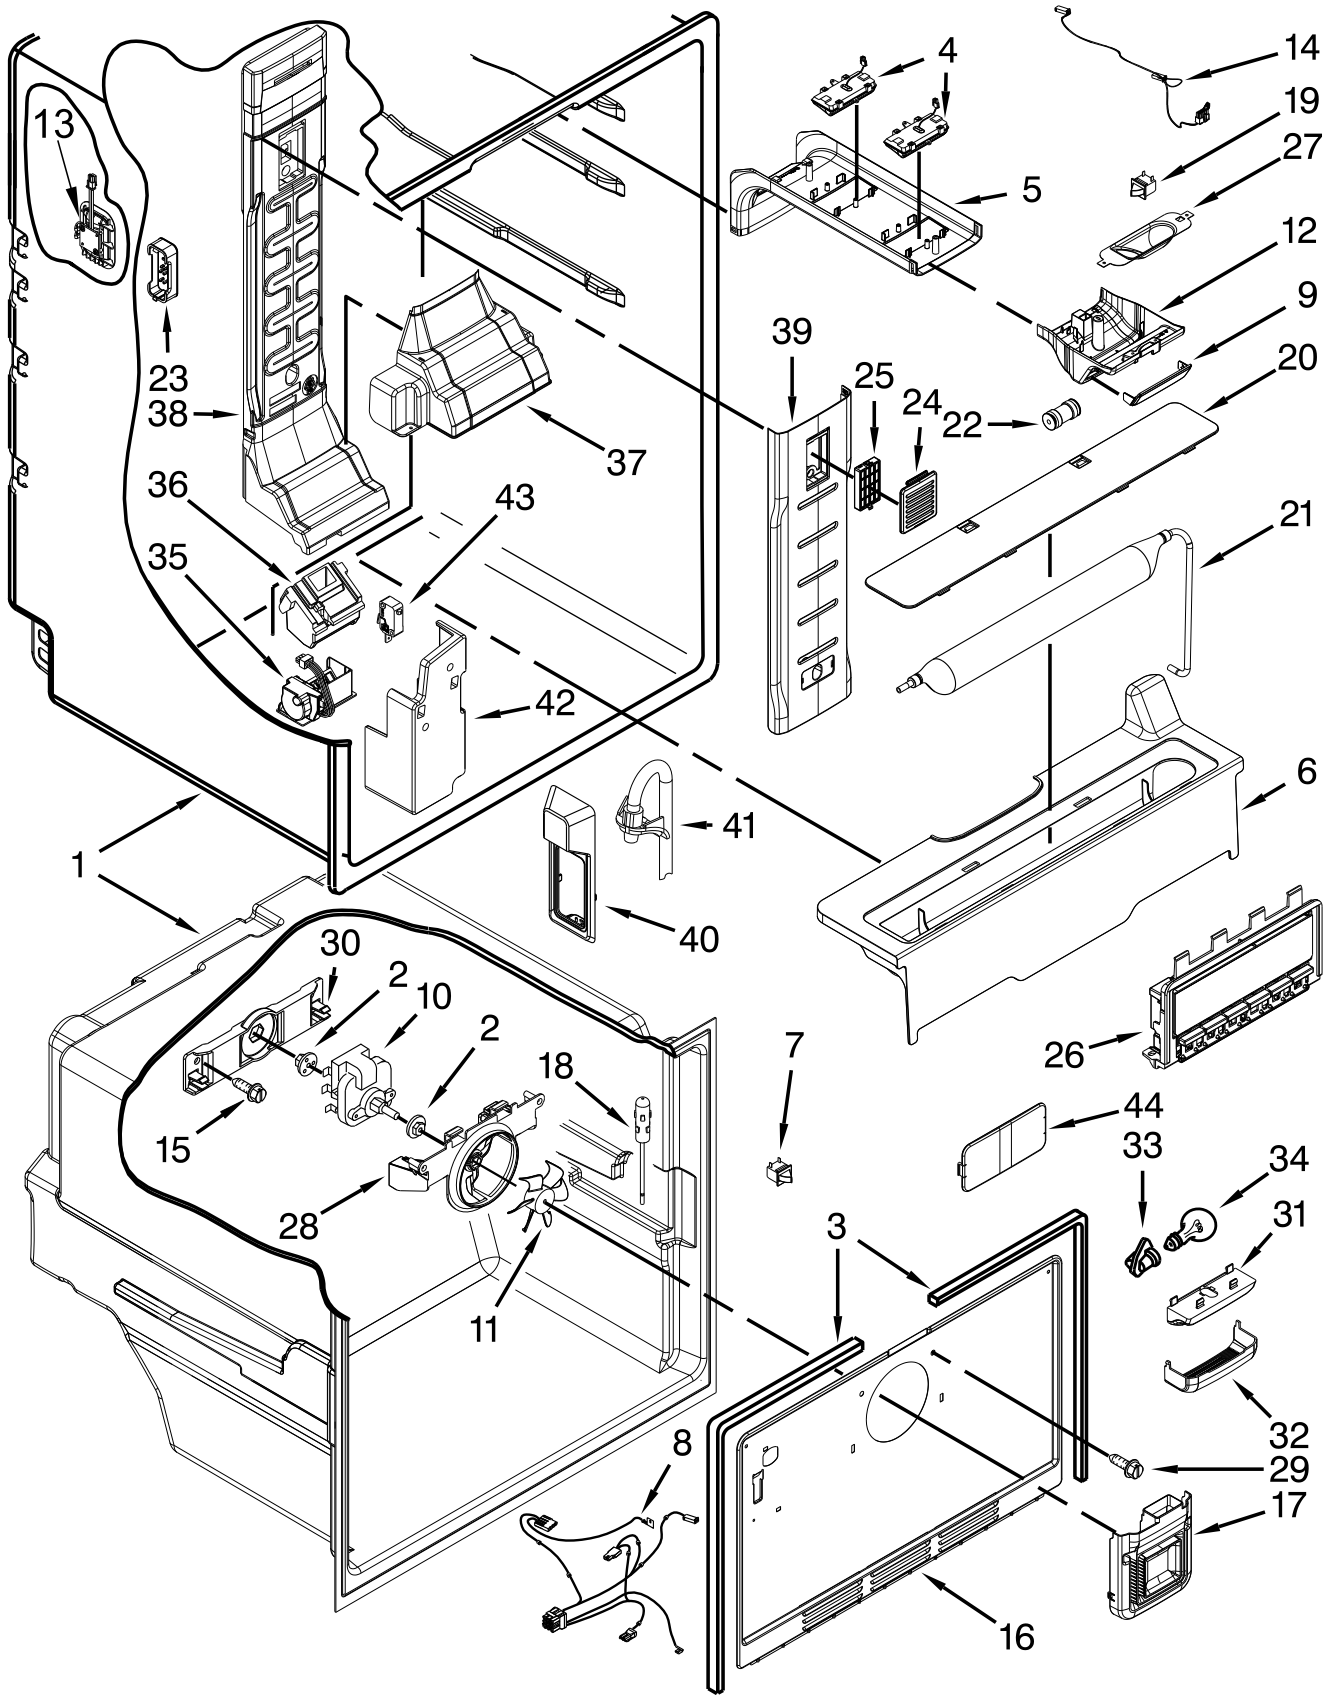

LINER PARTS

LINER PARTS

<u>Illus.</u> <u>No.</u>	<u>Part No.</u>	<u>Description</u>	<u>Illus.</u> <u>No.</u>	<u>Part No.</u>	<u>Description</u>	<u>Illus.</u> <u>No.</u>	<u>Part No.</u>	<u>Description</u>
1		Liner (Not A Serviceable Part)	18	W10383615	Thermistor, Freezer Evaporator	35	W10257451	Damper, Electronic Control
2	2197380	Grommet	19	1118894	Switch, Rocker Arm	36	W10474774	Cover, Damper Housing
3	W10468762	Gasket, Evaporator Cover	20	W10413160	Cover, Water Reservoir	37	W10314204	Housing, Damper
4	W10360497	Assembly, LED Light	21	W10426134	Reservoir, Water	38	W10448448	Assembly, Multiflow
5	W10469878	Housing, Light	22	W10271543	Connector, Water Tube	39	W10356895	Tower, Multiflow Air
6	W10326338	Container, Water Reservoir	23	W10425252	Cover, Thermistor	40	W10204292	Facade, Dispenser
7	12466105	Switch, Light	24	W10330850	Grille, Air Filter Bottom	41	W10463316	Waterline, Dispenser
8	W10487766	Assembly, Freezer Wire	25	W10315189	Filter, Air	42	W10339200	Cover, Switch
9	W10360550	Cover, Control Housing	26	W10772850	UI Assembly, Control	43	12575501	Switch, Limit
10	W10464673	Motor, Fan	27	W10314195	Shield, Heat	44	W10336009	Cup, Screw
11	2200509	Blade, Fan	28	W10321162	Bracket, Fan Motor			
12	W10772551	Housing, Control	29	489478	Screw			
13	W10279030	Assembly, LED Light	30	2254454	Bracket, Evaporator Fan Rear			
14	W10421350	Assembly, Refrigerator Lighting Wire	31	W10313917	Housing, Freezer Lighting			
15	488208	Screw	32	W10313918	Lens, Light			
16	W10300900	Cover, Evaporator	33	W10440814	Socket, Light			
17	W10317182	Tower, Freezer	34	W10473925	Bulb, Light