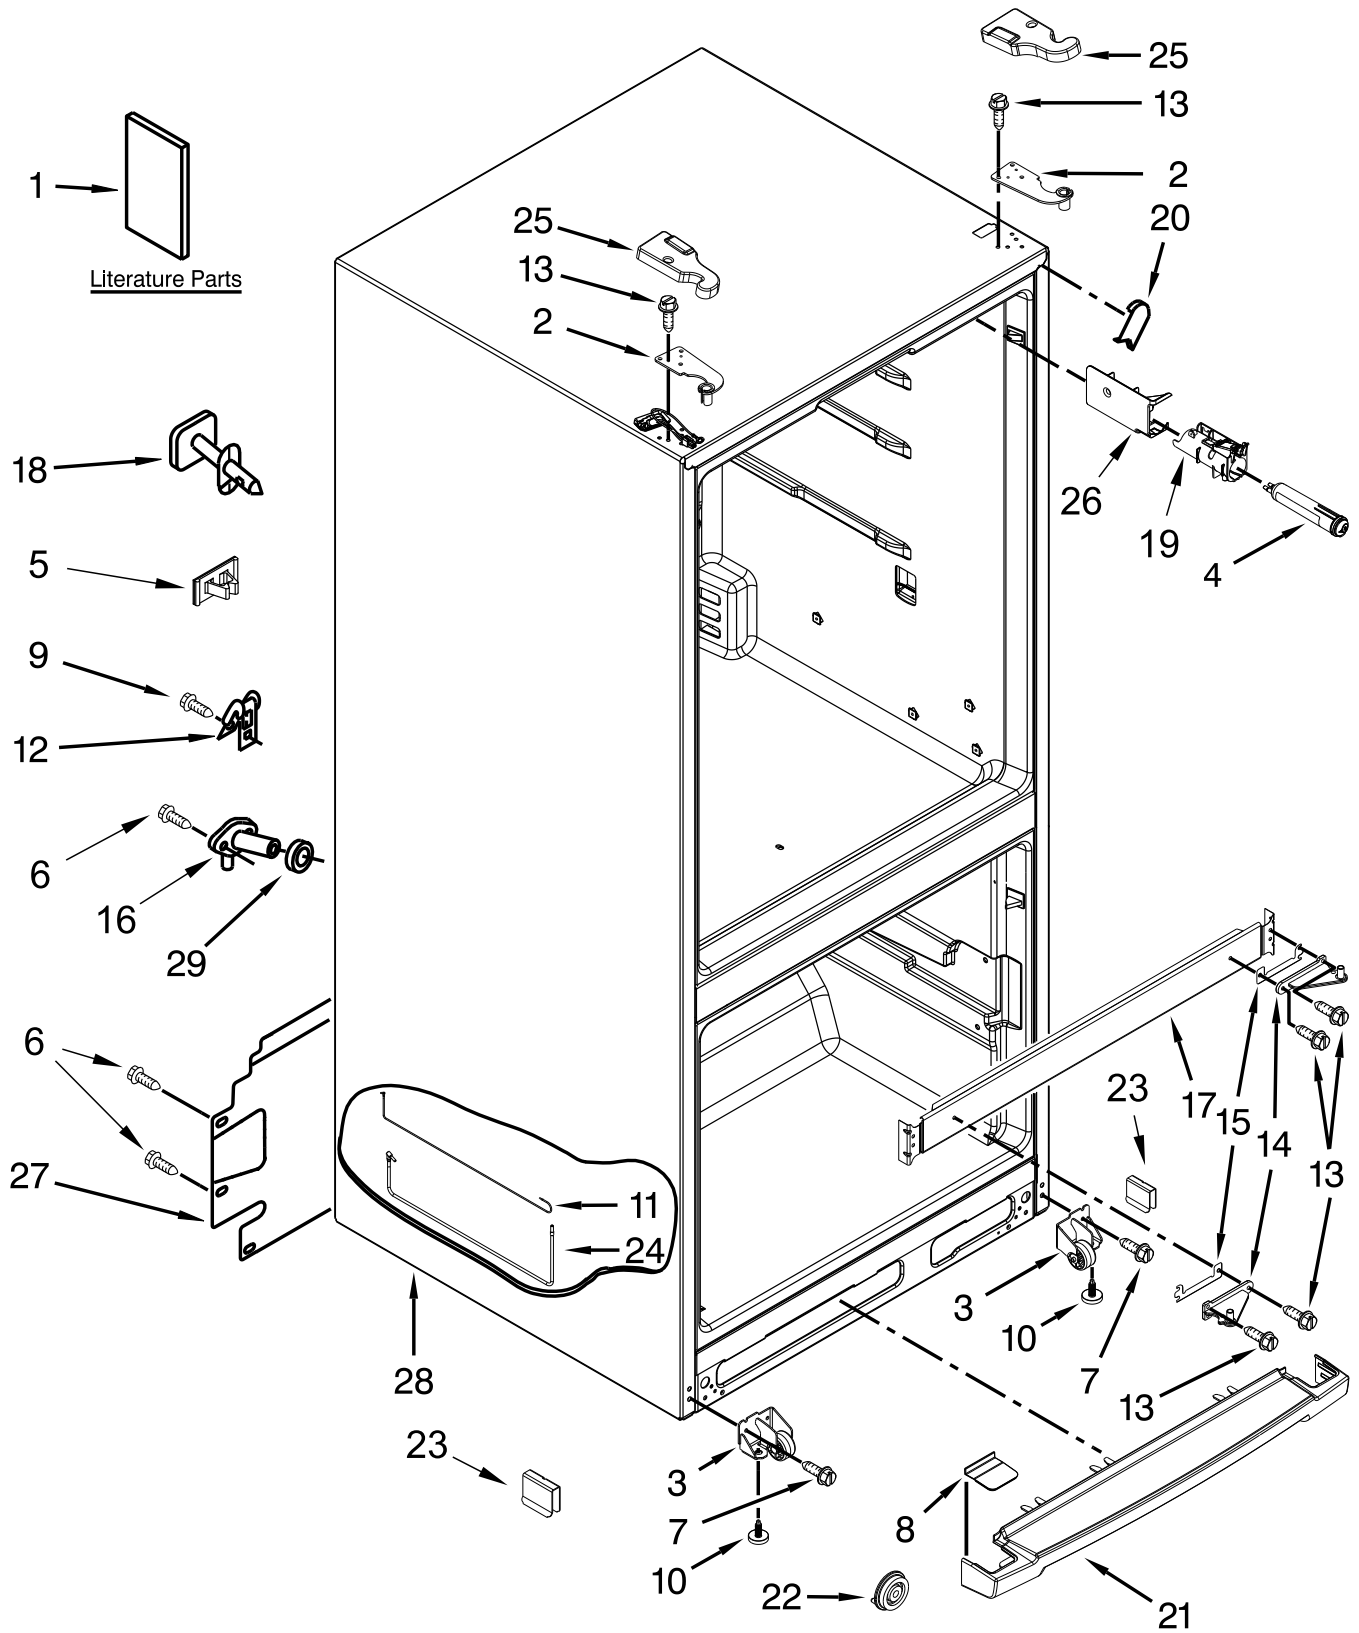

KitchenAid®

BOTTOM MOUNT REFRIGERATOR

MODELS:

KRFF300EWH00 (White)

KRFF300EBL00 (Black)

KRFF300ESS00 (Stainless Steel)

CABINET PARTS

CABINET PARTS

<u>Illus.</u> <u>No.</u>	<u>Part No.</u>	<u>Description</u>	<u>Illus.</u> <u>No.</u>	<u>Part No.</u>	<u>Description</u>	<u>Illus.</u> <u>No.</u>	<u>Part No.</u>	<u>Description</u>
1		Literature Parts	11	W10740689	Tube, Filter Inlet	22	W10331226	Drum, Toe Grille
	W10596096	Service & Wiring Sheet	12	549193	Clamp, Power Cord	23	2174706	Clip, Roller
	W10762977	Energy Label	13	489497	Screw	24	W10449617	Tube, Filter Outlet
	W10790750	Use & Care Guide	14		Hinge, Center	25		Cover, Hinge
	2225623	Icemaker Service Sheet		W10521411	Left Hand		W10465765	Left Hand (White)
2		Hinge, Top		W10521409	Right Hand		W10465764	Right Hand (White)
	W10546298	Left Hand	15	W10450363	Shim, Center Hinge		W10465771	Left Hand (Black)
	W10546299	Right Hand	16	W10601149	Fitting, Water Tube		W10465770	Right Hand (Black)
3		Roller, Front	17		Rail, Center (Not Serviced)		W10465768	Left Hand (Grey)
	W10359256	Left Hand	18		Fitting, Water Tube (Not Serviced)		W10465767	Right Hand (Grey)
	W10359255	Right Hand	19	W10346257	Housing, Water Filter	26	W10306392	Cover, Water Filter
4	W10569758	Filter, Water	20		Corner Filler	27	W10636716	Cover, Unit
5	W10352217	Clamp, Tube		W10283959	White	28		Cabinet (Not a Serviceable Part)
6	2262176	Screw		W10283960	Black	29	1106508	Gasket, Seal
7	489497	Screw		W10283961	Grey			
8		Cover, Toe Grille	21		Grille			
	W10339257	White		W10300127	White			
	W10353930	Black		W10353933	Black			
	W10353932	Grey		W10353935	Grey			
9	489442	Screw						
10	W10141622	Brake, Roller						