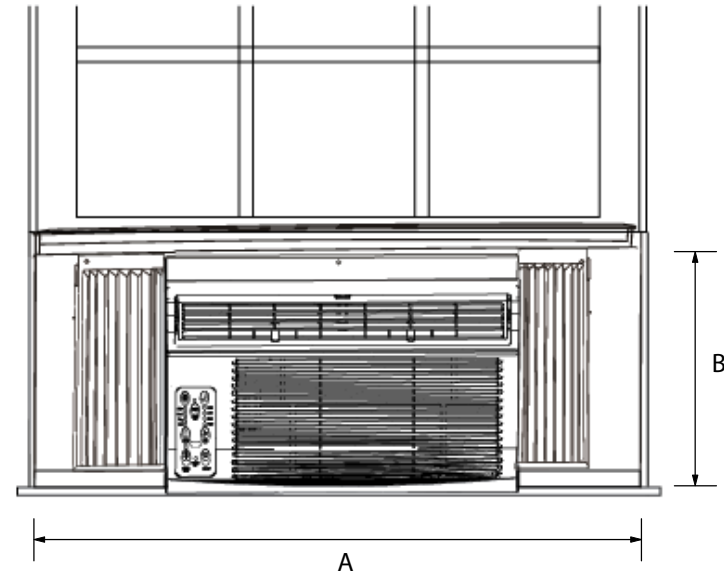

Product Dimensions

A: Depth: 17 1/2" (444 mm)

B: Height: 13 3/8" (340 mm)

C: Width: 18 9/16" (471 mm)

Window Dimensions

A: Window Width: 23" (584 mm) / min - 36" (914 mm) / max

B: Window Height: 14" (356 mm) / min