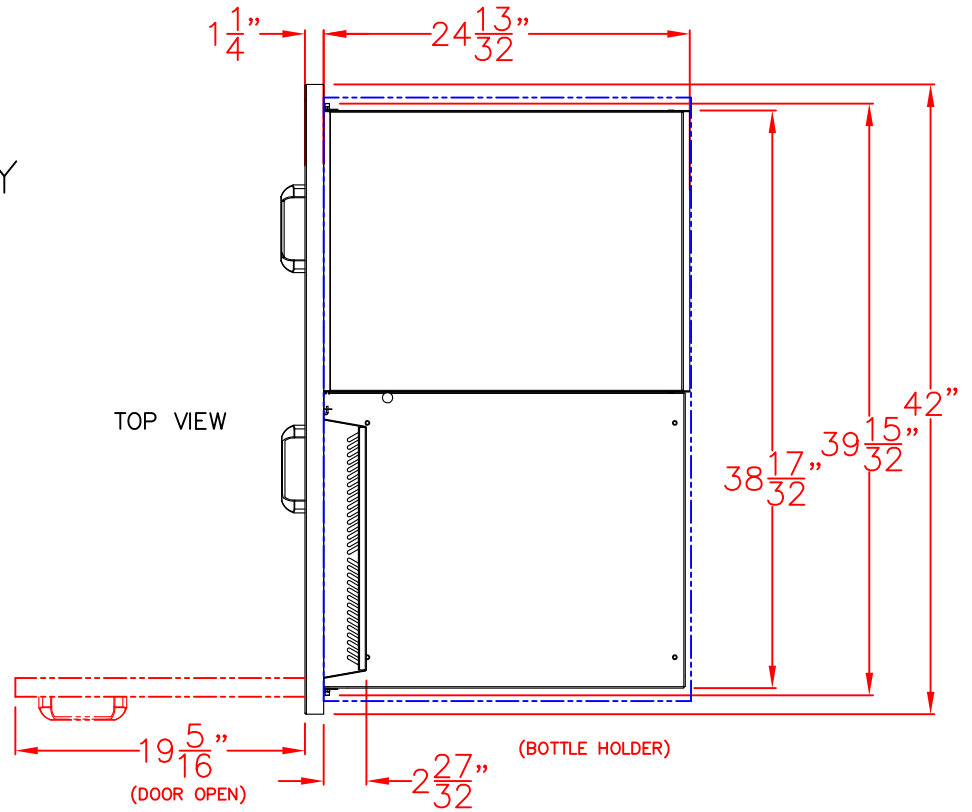

LYNX 42 IN. STORAGE ACCESSORY
MODEL LSA42
ISLAND CUTOUT

ISLAND CUTOUT
IN BLUE

FRONT VIEW

SIDE VIEW

11/17/14

LYNX 42 IN. STORAGE ACCESSORY MODEL LSA42 W/ DIMENSIONS

ISLAND CUTOUT IN BLUE

SIDE VIEW