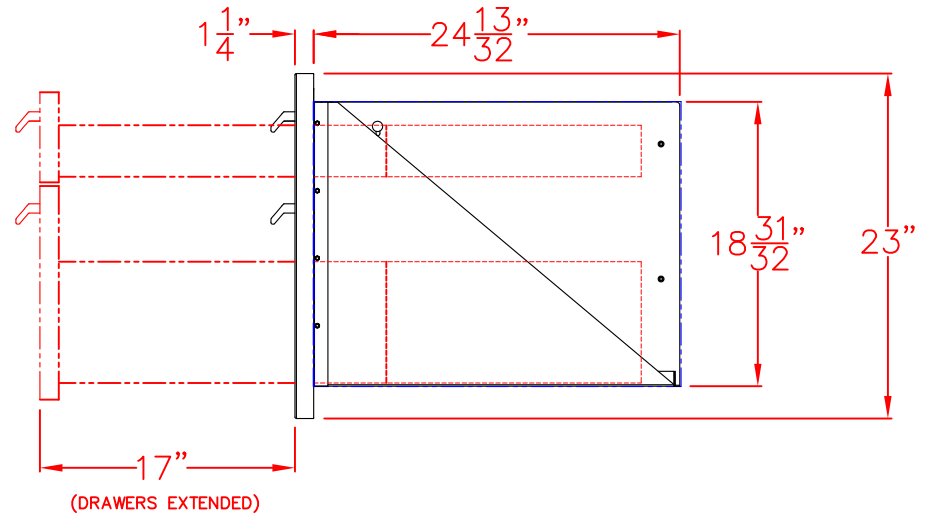

LYNX 42 IN. STORAGE ACCESSORY
MODEL LSA42
ISLAND CUTOUT

ISLAND CUTOUT
IN BLUE

FRONT VIEW

SIDE VIEW

11/17/14

LYNX 42 IN. STORAGE ACCESSORY MODEL LSA42 W/ DIMENSIONS

ISLAND CUTOUT IN BLUE

SIDE VIEW