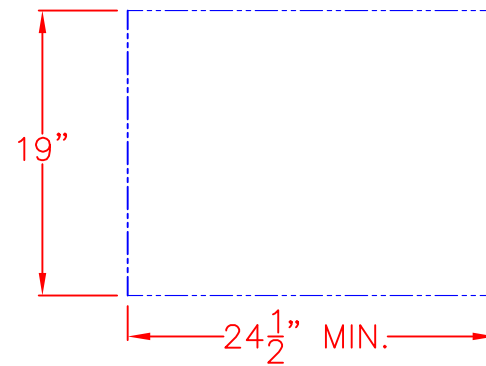

LYNX 42 IN. STORAGE ACCESSORY
MODEL LSA42
ISLAND CUTOUT

ISLAND CUTOUT
IN BLUE

FRONT VIEW

SIDE VIEW

11/17/14

LYNX 42 IN. STORAGE ACCESSORY MODEL LSA42 W/ DIMENSIONS

ISLAND CUTOUT IN BLUE

SIDE VIEW