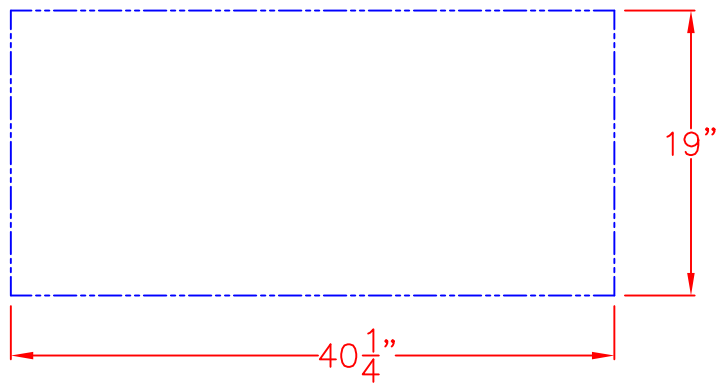

LYNX 42 IN. STORAGE ACCESSORY
MODEL LSA42
ISLAND CUTOUT

ISLAND CUTOUT
IN BLUE

FRONT VIEW

SIDE VIEW

11/17/14

LYNX 42 IN. STORAGE ACCESSORY MODEL LSA42 W/ DIMENSIONS

ISLAND CUTOUT IN BLUE

SIDE VIEW