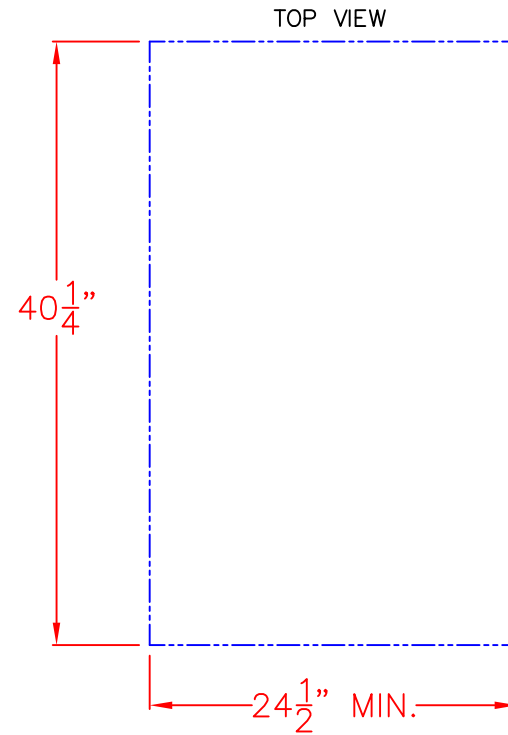

LYNX 42 IN. STORAGE ACCESSORY
MODEL LSA42
ISLAND CUTOUT

ISLAND CUTOUT
IN BLUE

FRONT VIEW

SIDE VIEW

11/17/14

LYNX 42 IN. STORAGE ACCESSORY MODEL LSA42 W/ DIMENSIONS

ISLAND CUTOUT IN BLUE

SIDE VIEW