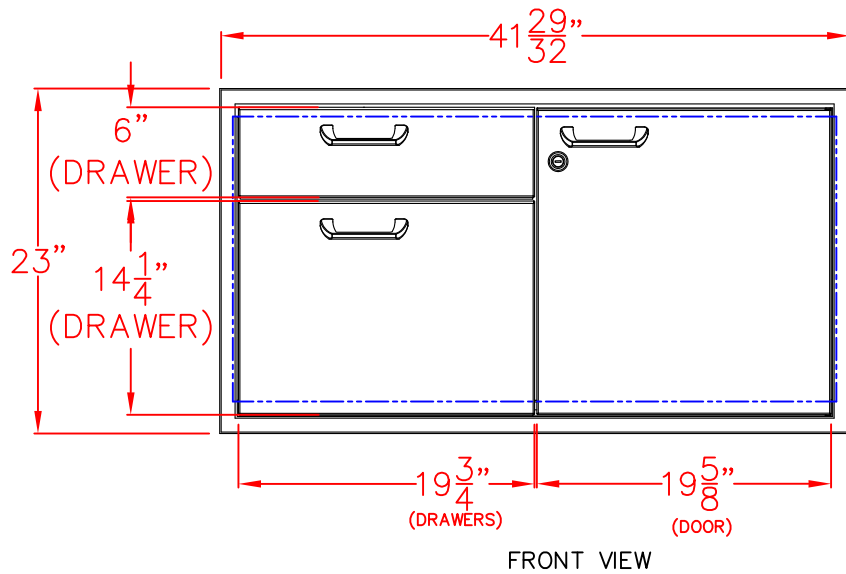

LYNX 42 IN. STORAGE ACCESSORY
MODEL LSA42
ISLAND CUTOUT

ISLAND CUTOUT
IN BLUE

FRONT VIEW

SIDE VIEW

11/17/14

LYNX 42 IN. STORAGE ACCESSORY MODEL LSA42 W/ DIMENSIONS

ISLAND CUTOUT IN BLUE

SIDE VIEW