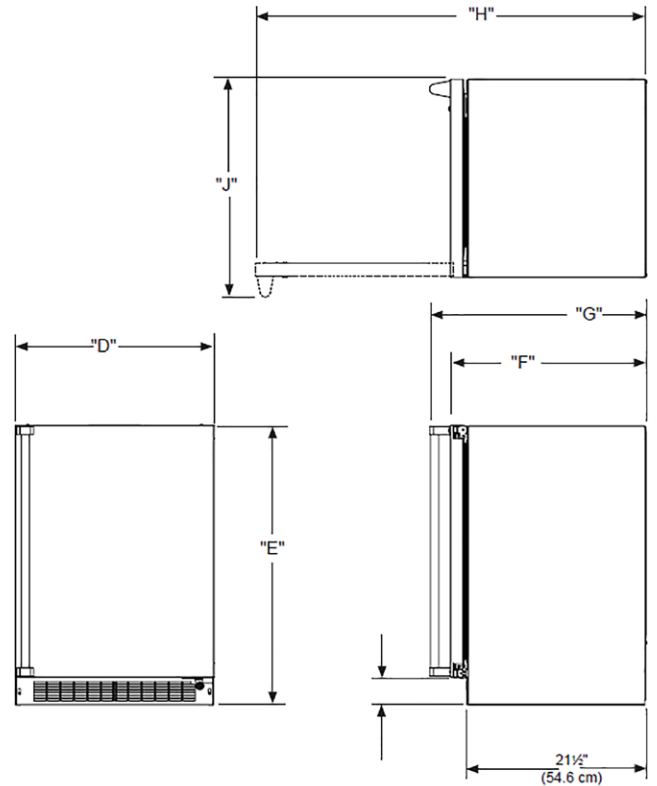

DOOR STYLE

Solid Stainless Steel

MODEL NUMBER

MORE124-SS31A

H: 33 3/4" W: 23 7/8" D: 26 7/32" (with handle)

Rough In Dimensions

"A"	"B"	"C"
24"	34-1/4" to 35-1/4"	24"
(61 CM)	(87 CM to 89.5 CM)	(61 CM)

Cabinet Dimensions

"D"	"E"	"F"	"G"	"H"	"J"
23-7/8"	33-5/8" TO 34-5/8"	23-5/8"	26-1/8"	47-3/4"	26-1/2"
(60.7 CM)	(85.4 CM TO 87.9 CM)	(60 CM)	(66.3 CM)	(146.6 CM)	(67.3 CM)

Capacity	5.3 CU. FT.
Control Type	Electronic
Sabbath Mode	Yes
Temperature Range	34° F to 60° F
Handle Style	Professional
Door Swing	Reversible
Interior Lighting	White LED
Shelving System	Cantilevered
Toe Grille Finish	Stainless Steel

Lock	Yes
Electrical Requirements	115V / 60 Hz / 15A
Cord Length	6 FT.
Shipping Dimensions	28" W x 31" D x 37" H
Shipping Weight	160 LBS
Agency Approval	UL
Refrigerant Type	R600a

For comprehensive installation instructions, please visit marvelrefrigeration.com to access the owner's guide.