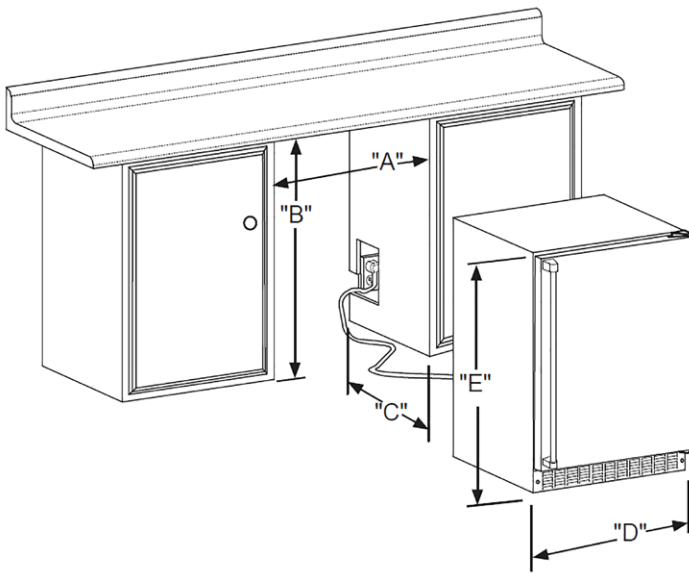

DOOR STYLE

Solid Stainless Steel

MODEL NUMBER

MORE124-SS31A

H: 33 3/4" W: 23 7/8" D: 26 7/32" (with handle)

Rough In Dimensions

"A"	"B"	"C"
24"	34-1/4" to 35-1/4"	24"
(61 CM)	(87 CM to 89.5 CM)	(61 CM)

Cabinet Dimensions

"D"	"E"	"F"	"G"	"H"	"J"
23-7/8"	33-5/8" TO 34-5/8"	23-5/8"	26-1/8"	47-3/4"	26-1/2"
(60.7 CM)	(85.4 CM TO 87.9 CM)	(60 CM)	(66.3 CM)	(146.6 CM)	(67.3 CM)

Capacity	5.3 CU. FT.
Control Type	Electronic
Sabbath Mode	Yes
Temperature Range	34° F to 60° F
Handle Style	Professional
Door Swing	Reversible
Interior Lighting	White LED
Shelving System	Cantilevered
Toe Grille Finish	Stainless Steel