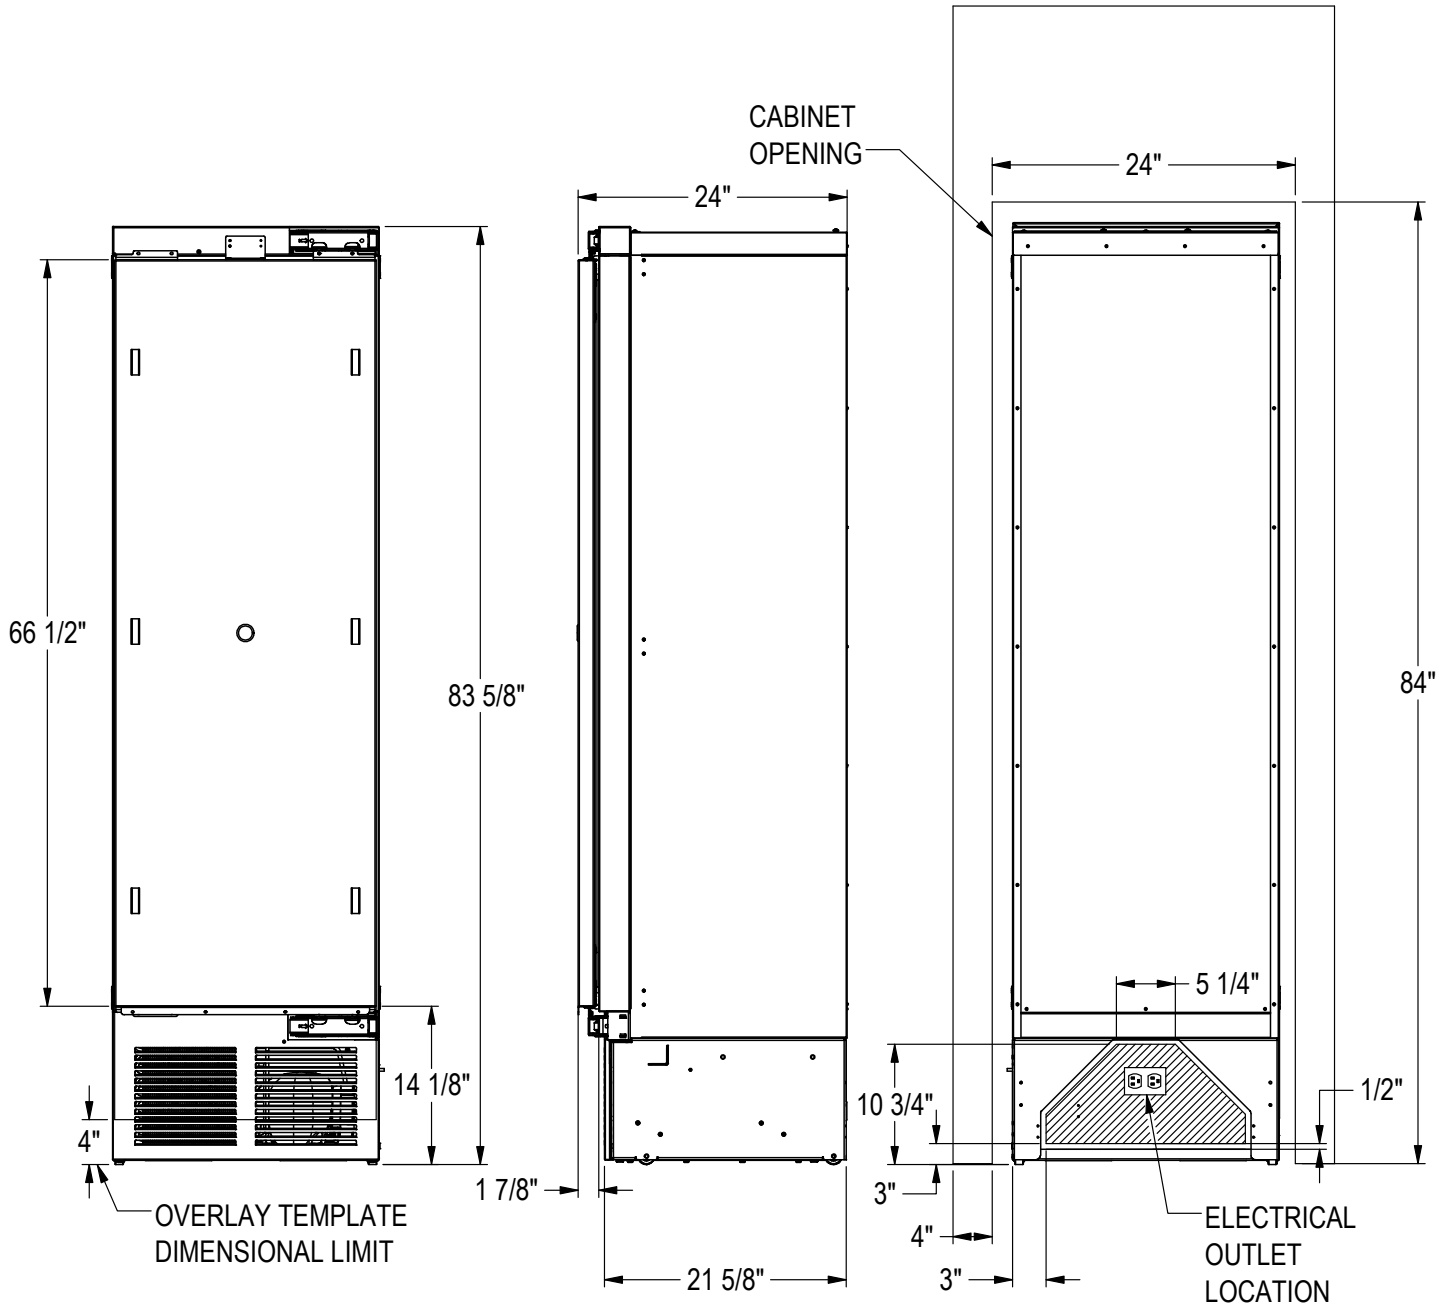

PRODUCT SPECIFICATIONS

Appliance Dimensions	Exterior Width	23-3/4"		
	Exterior Depth	24"*		
	Exterior Height	83-11/16"		
Required Cutout Dimensions	Cutout Width	24"		
	Cutout Depth	24"		
	Cutout Height	84"		
Depth with Door Open	49-3/4" (less door overlay installed)			
Product Weight	448 lbs			
Capacity	12.6 cu. ft.			
Electrical Requirements	Electrical Supply	115V, 60 Hz., 1 Phase, 2.3 amps		
	Electrical Service	15 amp dedicated circuit		
	Power Cord/ Receptacle	NEMA 5-15 plug, 5' /3 prong grounding-type		
Ambient Conditions†	F°	70	80	90
	RH%	80	78	75

TEMPERATURE RANGES

Main Compartment	Factory Set to 0° (Range -10°-10°F)
-------------------------	-------------------------------------

Max clearance required for opened door is 49-3/4" when opened to 90°* (dimensions shown are without door overlay installed)

(please note that door opens to 115°)

*90° achieved when included hinge stop pin is installed. Pin must be installed prior to full integration

AVAILABLE MODELS

CR24F-1-2L	Freezer, solid overlay ready, hinged left
CR24F-1-2R	Freezer, solid overlay ready, hinged right