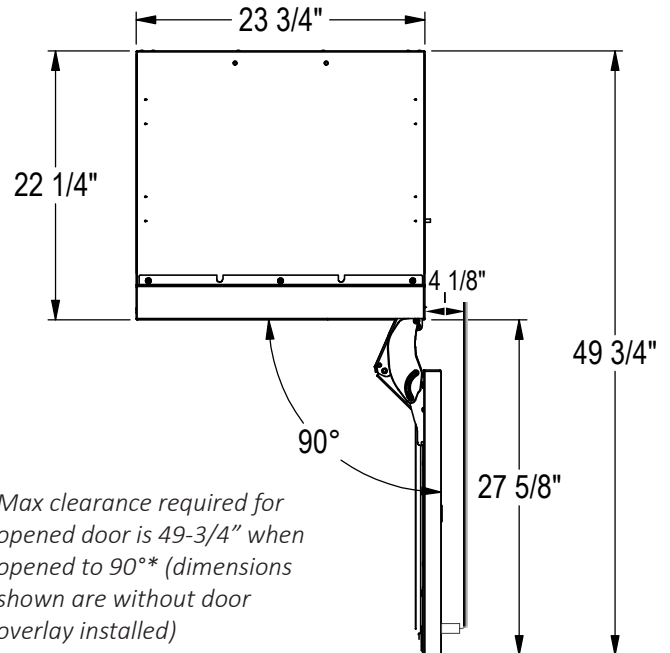

PRODUCT SPECIFICATIONS

Appliance Dimensions	Exterior Width	23-3/4"		
	Exterior Depth	24"*		
	Exterior Height	83-11/16"		
Required Cutout Dimensions	Cutout Width	24"		
	Cutout Depth	24"		
	Cutout Height	84"		
Depth with Door Open	49-3/4" (less door overlay installed)			
Product Weight	448 lbs			
Capacity	12.6 cu. ft.			
Electrical Requirements	Electrical Supply	115V, 60 Hz., 1 Phase, 2.3 amps		
	Electrical Service	15 amp dedicated circuit		
	Power Cord/ Receptacle	NEMA 5-15 plug, 5' /3 prong grounding-type		
Ambient Conditions†	F°	70	80	90
	RH%	80	78	75

*Less panel. With typical 3/4" overlay panel installed, depth becomes 24-3/4"

† In extreme ambient conditions that exceed those in the corresponding table, condensation may start to form on the front face of the cabinet. Condensation will subside as ambient temperature (F°) and relative humidity (RH%) lower to levels shown in table.

TEMPERATURE RANGES

Main Compartment	Factory Set to 0° (Range -10°-10°F)
-------------------------	-------------------------------------

Max clearance required for opened door is 49-3/4" when opened to 90°* (dimensions shown are without door overlay installed)