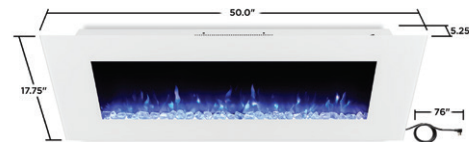

DiNatale Electric Fireplace

Add warmth and a modern touch to your living space with the DiNatale 50" Electric fireplace. This elegant, white-framed fireplace features dual heat settings, two flame options, two filler options and an easy-to-use remote control. Fireplace cannot be recessed into a wall.

1330E-W

- Assembled Dimensions: 50" L x 5.25" W x 17.75" H; 51 lbs
- Includes fireplace, mounting bracket, and user-friendly remote control
- Provides Supplemental heat for up to 400 square feet
- Fireplace cannot be recessed into a wall
- Assembly required
- Fireplace is designed to be hung on a wall at a minimum height of 12 in and at a minimum clearance of 39 inches from top of unit to ceiling

Fireplace features

- Heater ratings:
 - Low - 700W / 2,387 BTUs
 - High - 1400W / 4,700 BTUs
- Heating Power: 120V/60Hz, 1400W, 11.7 Amp
- Dual heat setting - low and high
- Use without heat for year round enjoyment
- Two flame colors - Red and Blue
- Two filler options - Flat stone and Glass
- 6 Flame brightness levels
- 6' Power cord with lay-flat plug
- Thermal overload protection
- CSA and FCC certified

Country of Origin: China
 Shipping Specifications:
 -Shipping via UPS Ground
 -Carton dimensions:
 54" x 7" x 21.25"; 70 lbs
 UPC: 752370133016