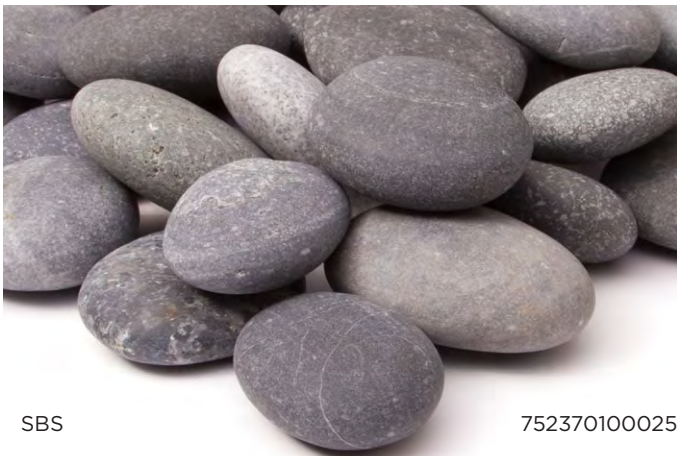

Fire Stones

SBS

752370100025

LGS

752370100117

BKL

752370100100

RDL

752370100018

S10001, L10001

Product Dimensions:

- Stones: 1.5" Approx Size; Sold in 20 lb. Bags
- Lava Rock: 1" Approx Size; Sold in 20 lb. Bags

Technical Information:

- Rated for prolonged high heat exposure

- S10001-LGS: Light Gray Stone
- S10001-SBS: Slate Black Stone
- L10001-BKL: Black Lava Rock
- L10001-RDL: Red Lava Rock