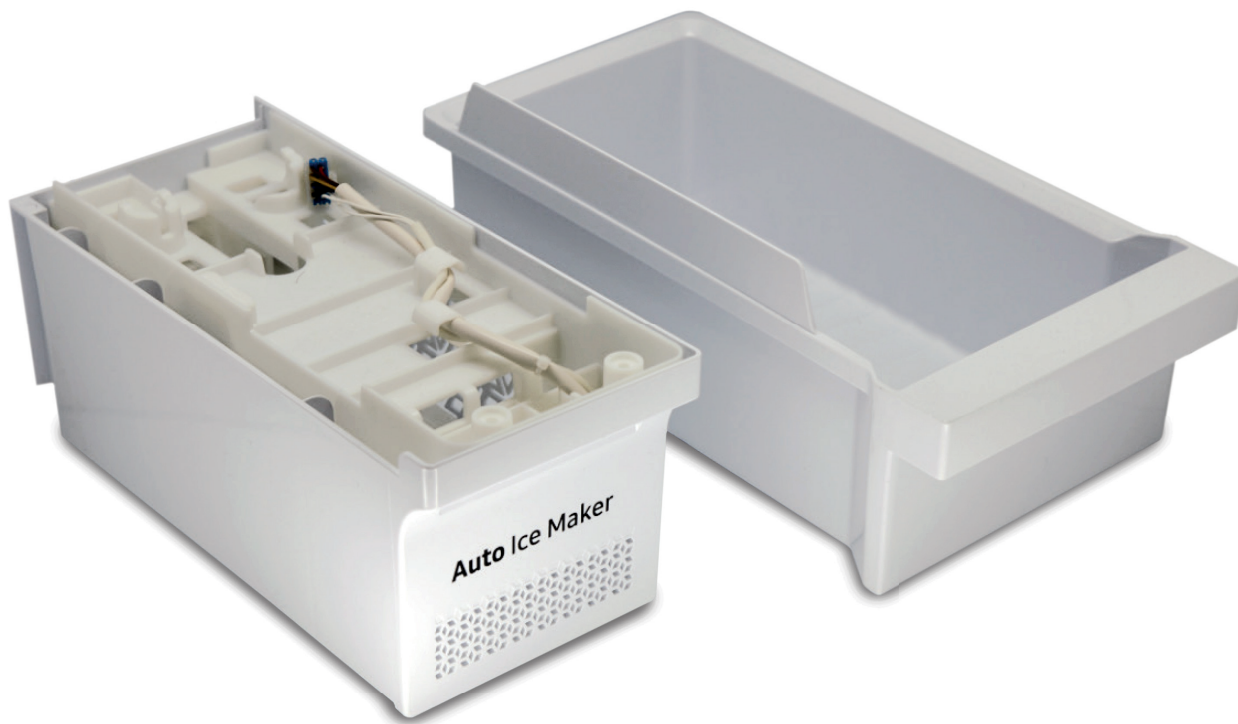

RA-TIMO63PP/AA

SAMSUNG

Samsung Quick-Connect Auto Ice Maker Kit

For Refrigerator Models

RT21M6213**

RT18M6213**

Ice Production/Storage (lbs)

3.75/5.5

Warranty

One (1) Year Parts

Ice Maker Dimensions (WxHxD)

12⁵/₈" x 5³/₈" x 5¹/₈"

Ice Basket Dimensions (WxHxD)

13⁷/₈" x 7¹/₂" x 5⁵/₈"

Net Weight: 2.5 lbs.

Shipping Dimensions & Weight (WxHxD)

15³/₈" x 8⁵/₁₆" x 9¹/₁₆"

Weight: 3.6 lbs.

Model

RA-TIMO63PP/AA

UPC Code

887276214849

Actual color may vary. Design, specifications, and color availability are subject to change without notice. Non-metric weights and measurements are approximate.