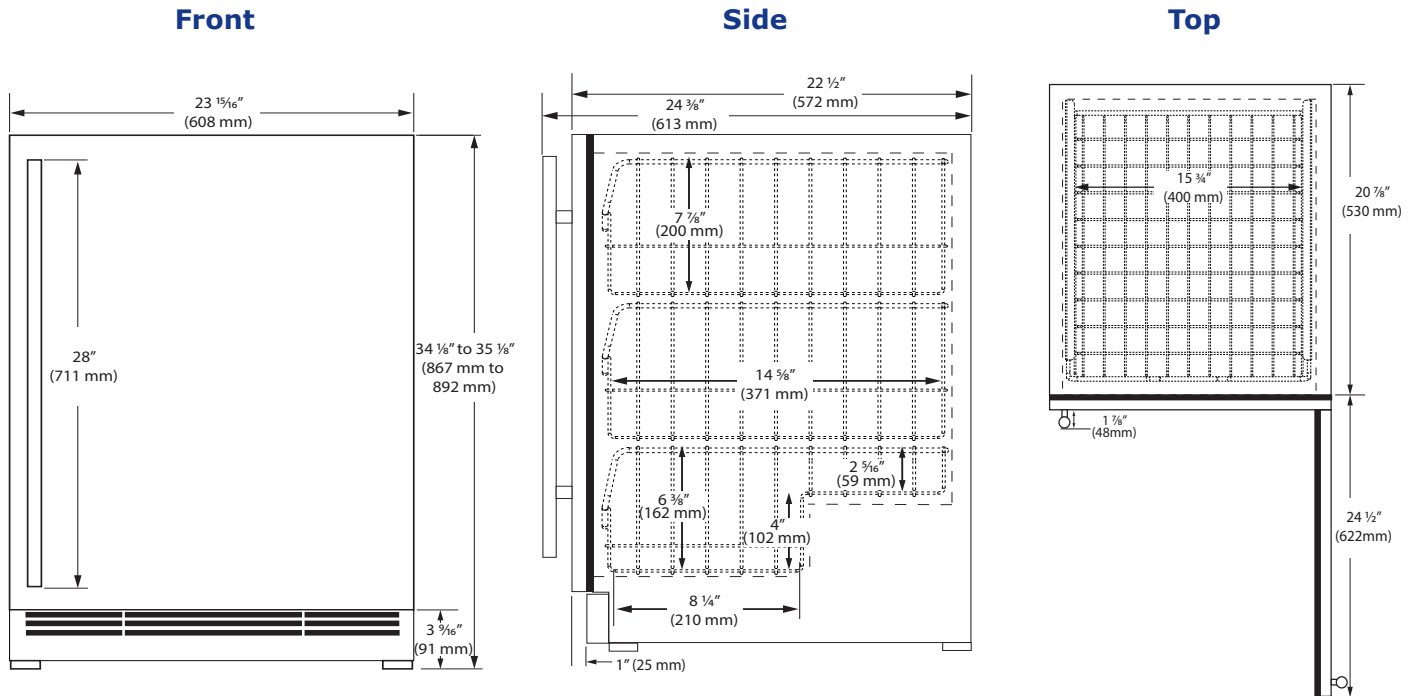

Stainless Solid

Integrated Solid

Key Features

- Convection cooling system provides a quick cool down and consistent temperature
- Converts to a refrigerator with the touch of a button
- White interior
- Three full-extension chrome plated slide-out baskets
- Stainless steel full-wrap door and handle (7/8" diameter)
- Stainless steel grille (stainless model), black metal grille (integrated model)
- Digital touch pad control
- Refrigerator temperature range: 34°F to 45°F
- Freezer temperature range: -5°F to 5°F
- Bright white LED lighting
- Volume of 4.8 cu ft
- Field reversible door is shipped right-hand hinged
- Integrated model requires 3/4" custom door panel and handle (not supplied by U-Line)
- Built-in or freestanding
- Four adjustable leveling legs

Model Details

Model	Voltage/Hz	Door Swing	Finish	Shipping Weight
UHFZ124-SS01B	115 / 60	Field Reversible	Stainless Solid	125 lb
UHFZ124-IS01B	115 / 60	Field Reversible	Integrated Solid	122 lb

Accessories

Model	Description	Finish	Shipping Weight
ULAFREESTANDB	Freestanding Kit	Black	3 lb

HFZ124 • 24" Convertible Freezer • 1 Class

Back

Specifications

Model	HFZ124
Amps: Running (115 v)	2.5 A
Capacity: Total Volume (cu ft)	4.8 cu ft
Dimensions: Product Depth	22 1/2" / 572 mm
Dimensions: Product Height	34 1/8" / 867 mm
Dimensions: Product Width	23 15/16" / 608 mm
ENERGY STAR	Tier 1
Energy Consumption: Avg. Per Year	390 kWh
Panel Height	30 1/4" / 768 mm
Panel Thickness	3/4" / 20 mm
Panel Type	Solid Panel
Panel Width	23 3/4" / 603 mm
Refrigerant Type	R600a (1.23 oz)
Sabbath (Star K Certified)	Yes
Temperature Range	-5°F to 5°F / 34°F to 45°F

- 24" cutout width sufficient if door protrudes beyond adjacent cabinetry
- No additional clearance is needed for ventilation
- Do not obstruct front grille air flow

Please visit u-line.com to view this model's User Guide & Service Manual. All Specifications are subject to change without notice.