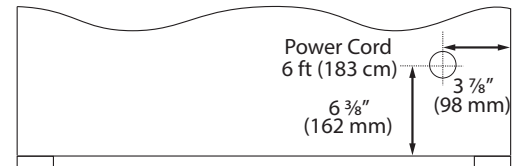

Stainless Solid

Integrated Solid

Key Features

- Convection cooling system provides a quick cool down and consistent temperature
- Converts to a refrigerator with the touch of a button
- White interior
- Three full-extension chrome plated slide-out baskets
- Stainless steel full-wrap door and handle (7/8" diameter)
- Stainless steel grille (stainless model), black metal grille (integrated model)
- Digital touch pad control
- Refrigerator temperature range: 34°F to 45°F
- Freezer temperature range: -5°F to 5°F
- Bright white LED lighting
- Volume of 4.8 cu ft
- Field reversible door is shipped right-hand hinged
- Integrated model requires 3/4" custom door panel and handle (not supplied by U-Line)
- Built-in or freestanding
- Four adjustable leveling legs

Model Details

Model	Voltage/Hz	Door Swing	Finish	Shipping Weight
UHFZ124-SS01B	115 / 60	Field Reversible	Stainless Solid	125 lb
UHFZ124-IS01B	115 / 60	Field Reversible	Integrated Solid	122 lb

Accessories

Model	Description	Finish	Shipping Weight
ULAFREESTANDB	Freestanding Kit	Black	3 lb

HFZ124 • 24" Convertible Freezer • 1 Class

Back

Specifications

Model	HFZ124
Amps: Running (115 v)	2.5 A
Capacity: Total Volume (cu ft)	4.8 cu ft
Dimensions: Product Depth	22 1/2" / 572 mm
Dimensions: Product Height	34 1/8" / 867 mm
Dimensions: Product Width	23 15/16" / 608 mm
ENERGY STAR	Tier 1
Energy Consumption: Avg. Per Year	390 kWh
Panel Height	30 1/4" / 768 mm
Panel Thickness	3/4" / 20 mm
Panel Type	Solid Panel
Panel Width	23 3/4" / 603 mm
Refrigerant Type	R600a (1.23 oz)
Sabbath (Star K Certified)	Yes
Temperature Range	-5°F to 5°F / 34°F to 45°F