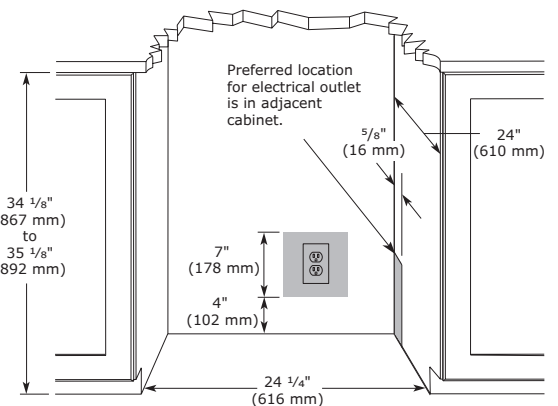

Cabinet Cut-Out

Warranty

- 1 Year (parts & labor) / 5 year sealed system (parts)
- + **Additional 1 Year (parts & labor) warranty at no cost with product registration**

See complete warranty for details

Installation Notes

- 24" cutout width sufficient if door protrudes beyond adjacent cabinetry
- No additional clearance is needed for ventilation
- Do not obstruct front grille air flow

Please visit u-line.com to view this model's User Guide & Service Manual. All Specifications are subject to change without notice.

8900 North 55th Street • Milwaukee, Wisconsin 53223 USA • +1.414.354.0300 • sales@u-line.com • u-line.com