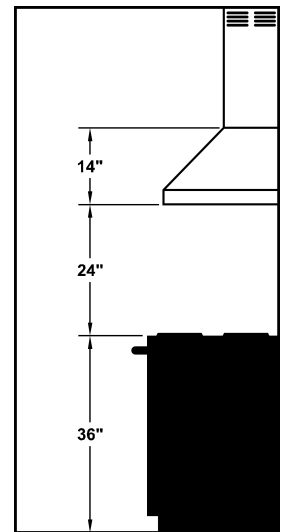

Model Number: PDAH14-K30

Special Notes: Halogen lights. This model is not available with heat lamps. Shown with ARS duct cover (sold separately). ARS duct covers are available in 8' & 9' ceiling sizes.

WIDTH:	30"
DEPTH:	21"
HEIGHT:	14"
CFM:	n/a
SONES:	n/a
AMPS:	3.5
# LIGHTS:	2

CONNECTION DIAGRAM

REC. MOUNTING HEIGHT*

* Exceeding recommended mounting height may compromise performance.

ELECTRICAL/MECHANICAL SPECIFICATIONS FOR BLOWER UNIT

MODEL	VOLTS	AMPS+	HZ	RPM	CFM SP@0.0"	EQUIV CFM\$	CFM SP@0.1"	CFM SP@0.2"	CFM SP@0.3"	MIN. ROUND DUCT SIZE	SONES#
K250 (ARS)	115	3.5	60	1550	n/a	n/a	n/a	n/a	n/a	n/a	n/a

+ This model is equipped with halogen lighting: (2 lights: 30" - 41", 3 lights: 42" - 48").