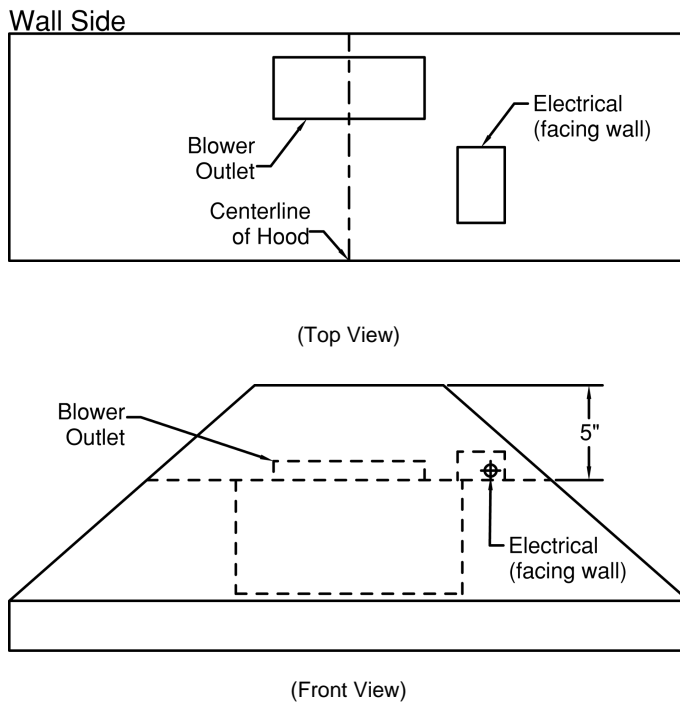

WIDTH:	30"
DEPTH:	21"
HEIGHT:	14"
CFM:	n/a
SONES:	n/a
AMPS:	3.5
# LIGHTS:	2

CONNECTION DIAGRAM

REC. MOUNTING HEIGHT*

* Exceeding recommended mounting height may compromise performance.

ELECTRICAL/MECHANICAL SPECIFICATIONS FOR BLOWER UNIT