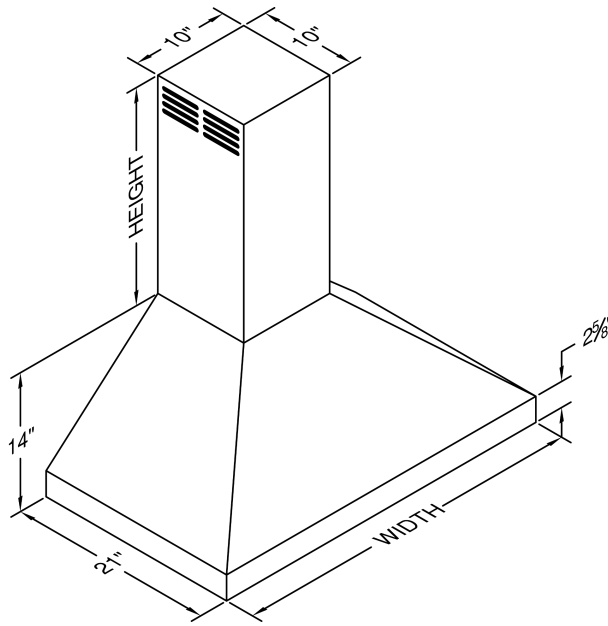

Model Number: PDAH14-K30

Special Notes: Halogen lights. This model is not available with heat lamps. Shown with ARS duct cover (sold separately). ARS duct covers are available in 8' & 9' ceiling sizes.

WIDTH:	30"
DEPTH:	21"
HEIGHT:	14"
CFM:	n/a
SONES:	n/a
AMPS:	3.5
# LIGHTS:	2

CONNECTION DIAGRAM

REC. MOUNTING HEIGHT*

* Exceeding recommended mounting height may compromise performance.

ELECTRICAL/MECHANICAL SPECIFICATIONS FOR BLOWER UNIT

MODEL	VOLTS	AMPS+	HZ	RPM	CFM SP@0.0"	EQUIV CFM\$	CFM SP@0.1"	CFM SP@0.2"	CFM SP@0.3"	MIN. ROUND DUCT SIZE	SONES#
K250 (ARS)	115	3.5	60	1550	n/a	n/a	n/a	n/a	n/a	n/a	n/a

+ This model is equipped with halogen lighting: (2 lights: 30" - 41", 3 lights: 42" - 48").