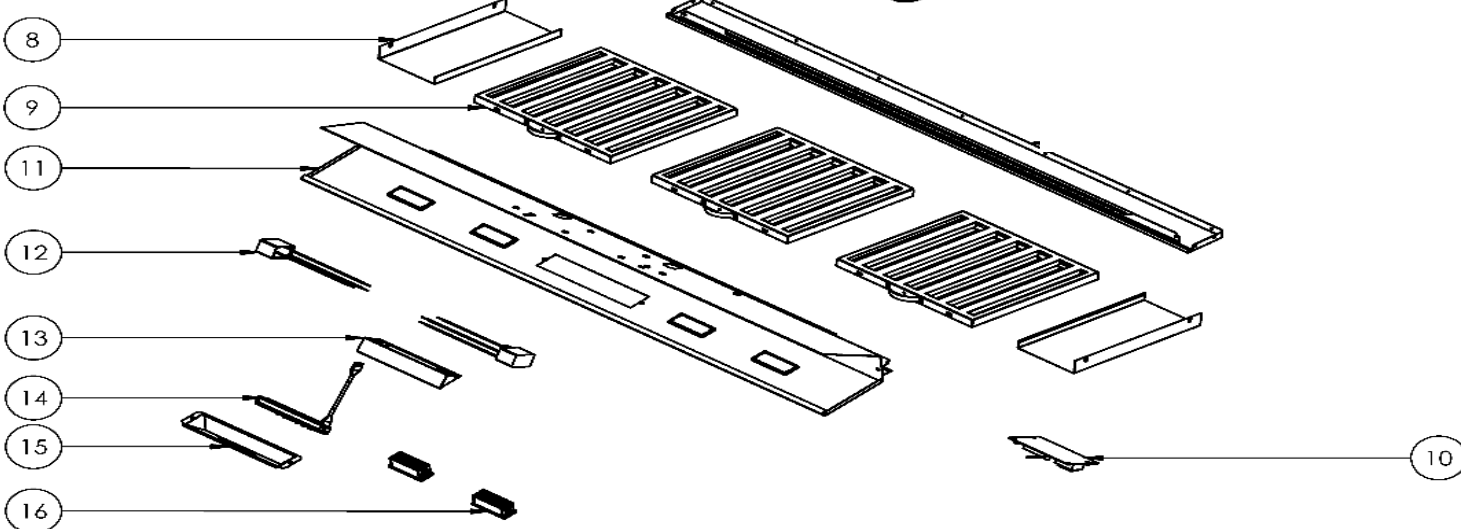

AK7500CS
AK7536CS
AK7542CS
AK7548CS
AK7554CS

Tempest II

AK7500CS, AK7536CS, AK7542CS, AK7548CS, AK7554CS

Ref #	Part #	Description	Qty.
1	54050078	8 Inch Round Collar w/Damper	1
2	11030071	Electrical Power Cord	1
3	54200011	Electrical Junction Box	1
5	54190041	Single Internal Blower Plate	1
6	12120070	Blower	1
8	50120179	Side Panel, AK7500CS	2
8	50120180	Side Panel, AK7536CS	2
8	50120181	Side Panel, AK7542CS	2
8	50120182	Side Panel, AK7548CS	2
8	50120183	Side Panel, AK7554CS	2
9	50210039	Pro Baffle Filter (48" & 54" x 3)	2
10	11010122	Control Board	1
11	50110294	Light Panel, AK7500CS	1
11	50110295	Light Panel, AK7536CS	1
11	50110296	Light Panel, AK7542CS	1
11	50110297	Light Panel, AK7548CS	1
11	50110298	Light Panel, AK7554CS	1
12	12050028	Capacitor	1
13	54140301	Switch Holding Bracket	1
14	11000145	Switch Assembly	1
15	52170055	Switch Cover Plate	1
16	Z0B0048	LumiLight LED, 6W, DC (48" & 54" x 4)	2
17	05000151	Hardware Packet	1