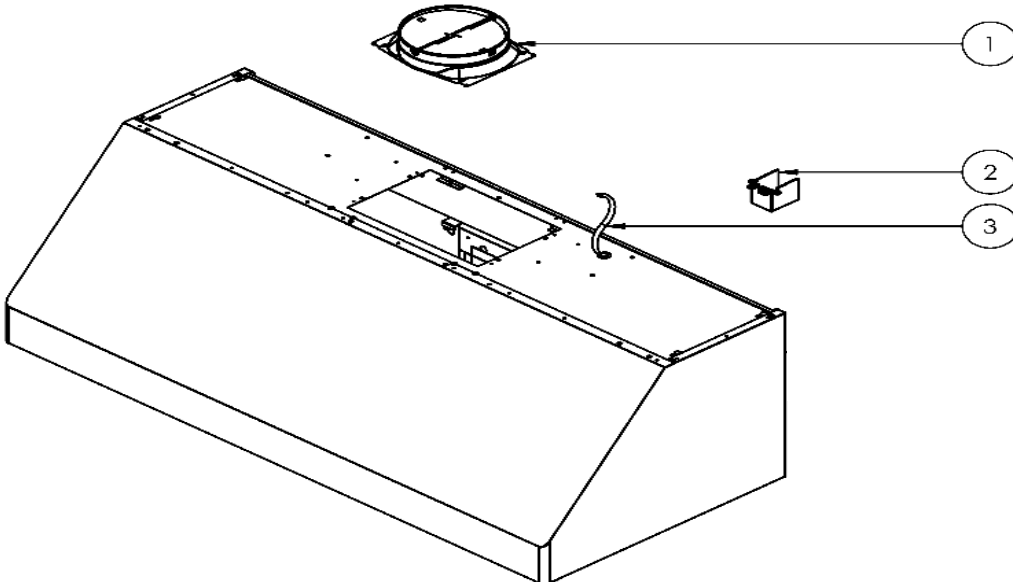

AK7500CS
AK7536CS
AK7542CS
AK7548CS
AK7554CS

Tempest II

AK7500CS, AK7536CS, AK7542CS, AK7548CS, AK7554CS

Ref #	Part #	Description	Qty.
1	54050078	8 Inch Round Collar w/Damper	1
2	11030071	Electrical Power Cord	1
3	54200011	Electrical Junction Box	1
5	54190041	Single Internal Blower Plate	1
6	12120070	Blower	1
8	50120179	Side Panel, AK7500CS	2
8	50120180	Side Panel, AK7536CS	2
8	50120181	Side Panel, AK7542CS	2
8	50120182	Side Panel, AK7548CS	2
8	50120183	Side Panel, AK7554CS	2
9	50210039	Pro Baffle Filter (48" & 54" x 3)	2
10	11010122	Control Board	1
11	50110294	Light Panel, AK7500CS	1
11	50110295	Light Panel, AK7536CS	1
11	50110296	Light Panel, AK7542CS	1
11	50110297	Light Panel, AK7548CS	1
11	50110298	Light Panel, AK7554CS	1
12	12050028	Capacitor	1
13	54140301	Switch Holding Bracket	1
14	11000145	Switch Assembly	1
15	52170055	Switch Cover Plate	1
16	Z0B0048	LumiLight LED, 6W, DC (48" & 54" x 4)	2
17	05000151	Hardware Packet	1