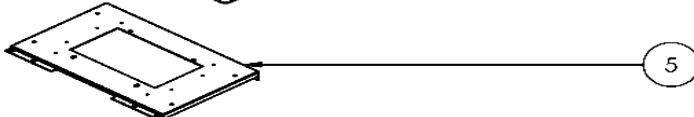

AK7500CS
AK7536CS
AK7542CS
AK7548CS
AK7554CS

Tempest II

AK7500CS, AK7536CS, AK7542CS, AK7548CS, AK7554CS

Ref #	Part #	Description	Qty.
1	54050078	8 Inch Round Collar w/Damper	1
2	11030071	Electrical Power Cord	1
3	54200011	Electrical Junction Box	1
5	54190041	Single Internal Blower Plate	1
6	12120070	Blower	1
8	50120179	Side Panel, AK7500CS	2
8	50120180	Side Panel, AK7536CS	2
8	50120181	Side Panel, AK7542CS	2
8	50120182	Side Panel, AK7548CS	2
8	50120183	Side Panel, AK7554CS	2
9	50210039	Pro Baffle Filter (48" & 54" x 3)	2
10	11010122	Control Board	1
11	50110294	Light Panel, AK7500CS	1
11	50110295	Light Panel, AK7536CS	1
11	50110296	Light Panel, AK7542CS	1
11	50110297	Light Panel, AK7548CS	1
11	50110298	Light Panel, AK7554CS	1
12	12050028	Capacitor	1
13	54140301	Switch Holding Bracket	1
14	11000145	Switch Assembly	1
15	52170055	Switch Cover Plate	1
16	Z0B0048	LumiLight LED, 6W, DC (48" & 54" x 4)	2
17	05000151	Hardware Packet	1