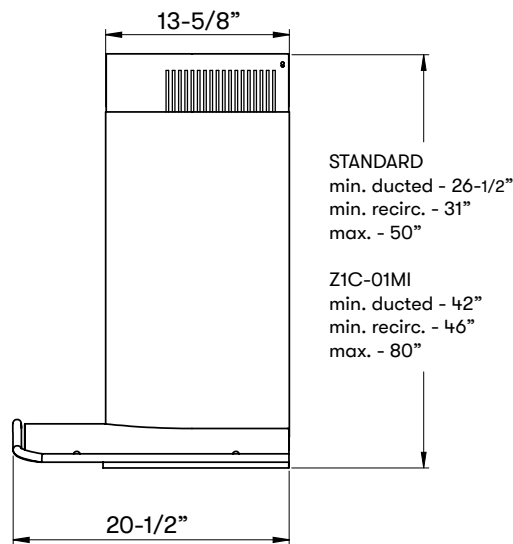

	INTERNAL BLOWER STANDARD	INTERNAL BLOWER with ACT™ AIRFLOW CONTROL TECHNOLOGY™*		
Min. - Max. CFM	200 - 700	200 - 590	200 - 390	200 - 290
Min. - Max. Sones	0.8 - 6	*AIRFLOW CONTROL TECHNOLOGY™ (ACT™) is an exclusive feature built into specific Zephyr hoods which can limit the maximum blower CFM to meet local code requirements.		

FRONT

SIDE

TOP

ACT™

POWERWAVE™

MODEL

Glass Canopy	ZMI-M90CG
Stainless Steel Canopy	ZMI-M90CS
Size	36"

BLOWER PERFORMANCE