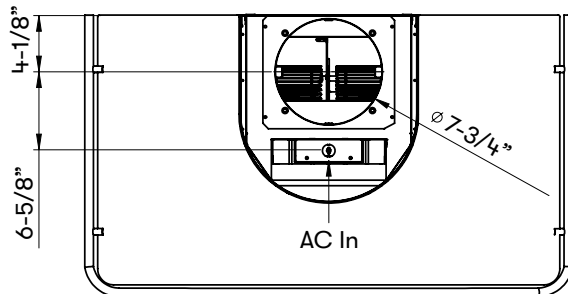

FRONT

SIDE

TOP

ACT™

POWERWAVE™

MODEL

Glass Canopy	ZMI-M90CG
Stainless Steel Canopy	ZMI-M90CS
Size	36"

BLOWER PERFORMANCE