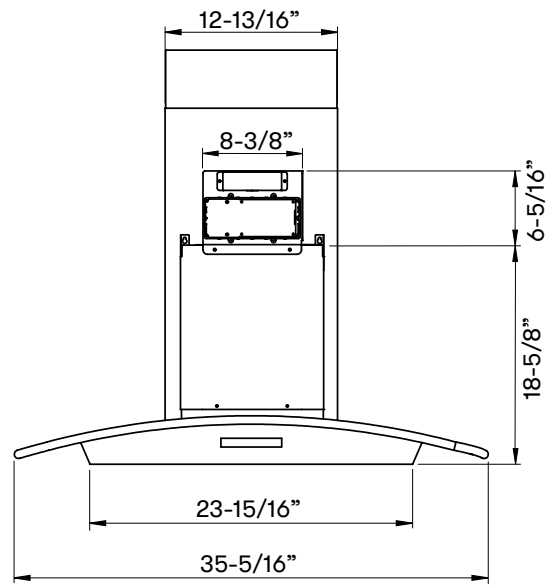

FRONT

SIDE

TOP

ACT™

POWERWAVE™

MODEL

Glass Canopy	ZMI-M90CG
Stainless Steel Canopy	ZMI-M90CS
Size	36"

BLOWER PERFORMANCE