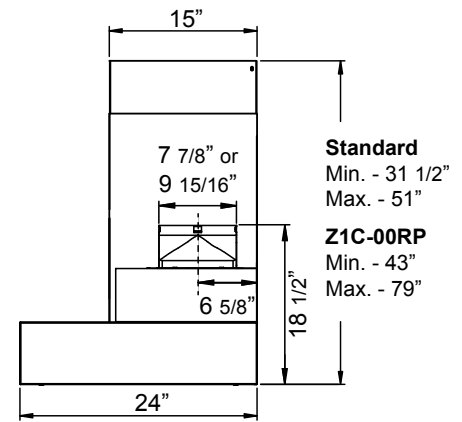

FRONT

SIDE

BACK

ACT™ **POWERWAVE™**

Optional Wireless Remote Control

MODEL

Stainless Steel	ZRP-E36BS	ZRP-E48BS
Size	36"	48"

BLOWER PERFORMANCE