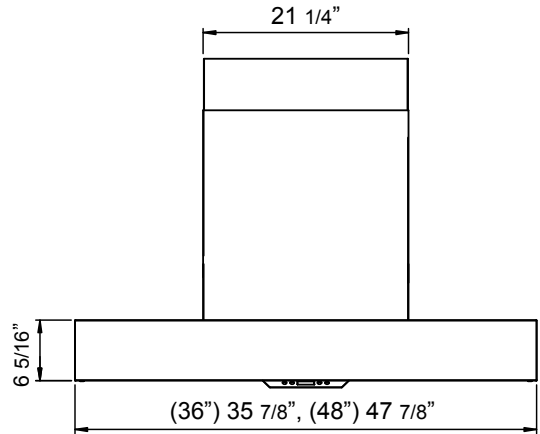

FRONT

SIDE

BACK

ACT™ **POWERWAVE™**

Optional Wireless Remote Control

MODEL

Stainless Steel	ZRP-E36BS	ZRP-E48BS
Size	36"	48"

BLOWER PERFORMANCE