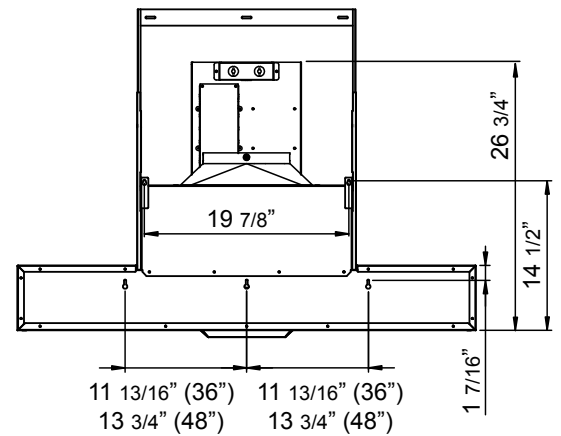

FRONT

SIDE

BACK

ACT™ **POWERWAVE™**

Optional Wireless Remote Control

MODEL

Stainless Steel	ZRP-E36BS	ZRP-E48BS
Size	36"	48"

BLOWER PERFORMANCE