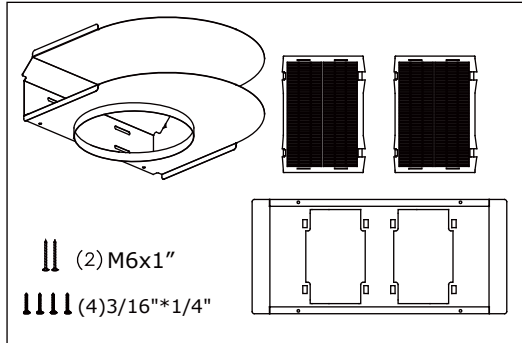

ZRC-00MI

For use with models : ZMI-M90BG, ZMI-M90BS

Remove all black foam from filter opening before installing the charcoal filter brackets.

LIST OF MATERIALS

1

2