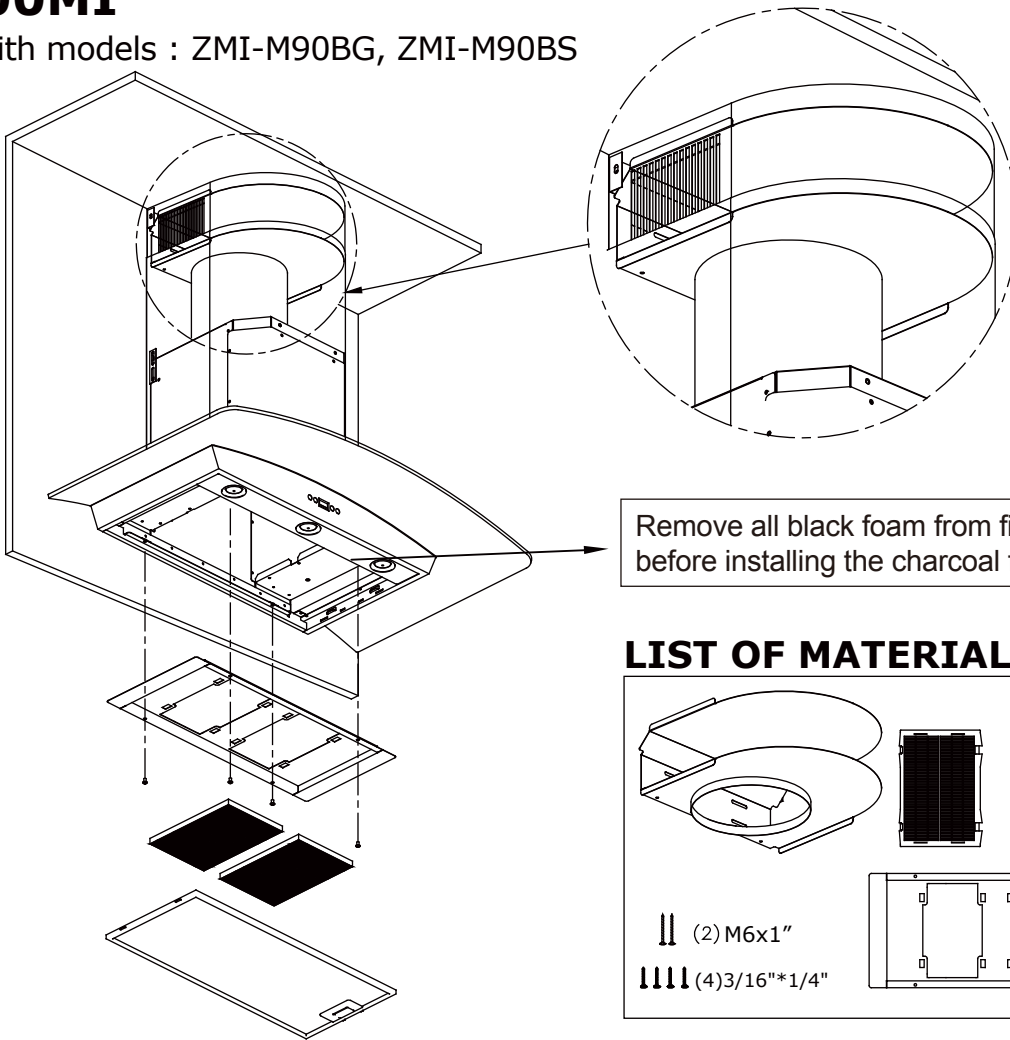

ZRC-00MI

For use with models : ZMI-M90BG, ZMI-M90BS

Remove all black foam from filter opening before installing the charcoal filter brackets.

LIST OF MATERIALS

1

2