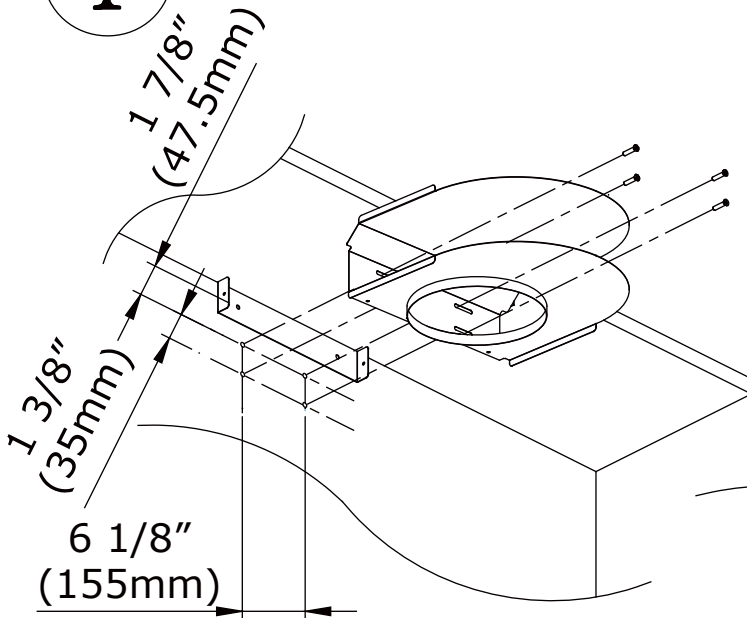

ZRC-00MI

For use with models : ZMI-M90BG, ZMI-M90BS

Remove all black foam from filter opening before installing the charcoal filter brackets.

LIST OF MATERIALS

1

2