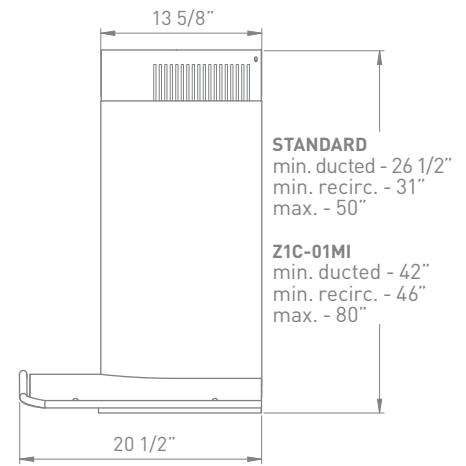

<b>SIZE</b>	
ZMI-M90BG	36"
ZMI-M90BS	36"
<b>PERFORMANCE</b>	
INTERNAL, MIN.-MAX. BLOWER CFM	250 - 715
INTERNAL, MIN.-MAX. SONES	0.8 - 5.8
<b>COLOR</b>	
STAINLESS STEEL ZMI-M90BG ZMI-M90BS	SS w/Glass Canopy SS
<b>FEATURES</b>	
CONTROLS	Electronic LCD
SPEED LEVELS	5 + Burst
AUTO DELAY-OFF	Yes
LIGHTING	Bloom LED 3W x 3
DUAL LEVEL LIGHTING	Yes
FILTERS	Aluminum Mesh
RECIRCULATING OPTION	Yes
EXTENSION DUCT COVER OPTION	Yes, Up to 12' Ceiling
<b>DUCT SPECIFICATIONS</b>	
VERTICAL - INTERNAL	8"
HORIZONTAL - INTERNAL	NA
<b>AC INPUT</b>	120V - 60Hz
<b>AC POWER</b>	Max. 212W at 3.5A
<b>OPTIONAL ACCESSORIES</b>	
RECIRCULATING KIT	ZRC-00MI
EXTENSION DUCT COVER	Z1C-01MI
SMOKE-GRAY GLASS CANOPY	ZMG-02GY
<b>MOUNTING HEIGHT*</b>	26" - 34"
<b>WARRANTY</b>	3 Years Parts, 1 Year Labor

FRONT

SIDE

TOP

Specifications subject to change, check zephyronline.com for up to date information.

<b>CEILING HEIGHT</b>		8'	8.5'	9'	9.5'	10'	10.5'	11'	12'
<b>STANDARD DUCT COVER</b>	Ducted Mounting Height*	26"-33.5"	26"-34"	26"-34"	28"-34"	34"-34"	NA	NA	NA
	Recirc. Mounting Height*	26"-29"	26"-34"	26"-34"	28"-34"	34"-34"	NA	NA	NA
<b>EXTENSION DUCT COVER</b>	Ducted Mounting Height*	NA	NA	26"-30"	26"-34"	26"-34"	26"-34"	26"-34"	28"-34"
	Recirc. Mounting Height*	NA	NA	26"-26"	26"-32"	26"-34"	26"-34"	26"-34"	28"-34"