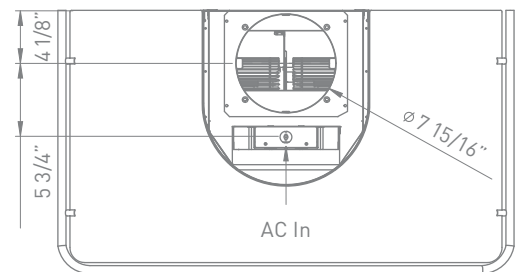

<b>SIZE</b>	
ZMI-M90BG	36"
ZMI-M90BS	36"
<b>PERFORMANCE</b>	
INTERNAL, MIN.-MAX. BLOWER CFM	250 - 715
INTERNAL, MIN.-MAX. SONES	0.8 - 5.8
<b>COLOR</b>	
STAINLESS STEEL ZMI-M90BG ZMI-M90BS	SS w/Glass Canopy SS
<b>FEATURES</b>	
CONTROLS	Electronic LCD
SPEED LEVELS	5 + Burst
AUTO DELAY-OFF	Yes
LIGHTING	Bloom LED 3W x 3
DUAL LEVEL LIGHTING	Yes
FILTERS	Aluminum Mesh
RECIRCULATING OPTION	Yes
EXTENSION DUCT COVER OPTION	Yes, Up to 12' Ceiling
<b>DUCT SPECIFICATIONS</b>	
VERTICAL - INTERNAL	8"
HORIZONTAL - INTERNAL	NA
<b>AC INPUT</b>	120V - 60Hz
<b>AC POWER</b>	Max. 212W at 3.5A
<b>OPTIONAL ACCESSORIES</b>	
RECIRCULATING KIT	ZRC-00MI
EXTENSION DUCT COVER	Z1C-01MI
SMOKE-GRAY GLASS CANOPY	ZMG-02GY
<b>MOUNTING HEIGHT*</b>	26" - 34"
<b>WARRANTY</b>	3 Years Parts, 1 Year Labor

FRONT

SIDE

TOP

Specifications subject to change, check zephyronline.com for up to date information.

<b>CEILING HEIGHT</b>		8'	8.5'	9'	9.5'	10'	10.5'	11'	12'
<b>STANDARD DUCT COVER</b>	Ducted Mounting Height*	26"-33.5"	26"-34"	26"-34"	28"-34"	34"-34"	NA	NA	NA
	Recirc. Mounting Height*	26"-29"	26"-34"	26"-34"	28"-34"	34"-34"	NA	NA	NA
<b>EXTENSION DUCT COVER</b>	Ducted Mounting Height*	NA	NA	26"-30"	26"-34"	26"-34"	26"-34"	26"-34"	28"-34"
	Recirc. Mounting Height*	NA	NA	26"-26"	26"-32"	26"-34"	26"-34"	26"-34"	28"-34"