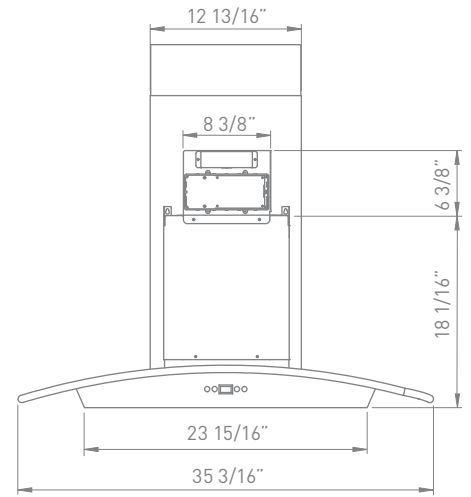

<b>SIZE</b>	
ZMI-M90BG	36"
ZMI-M90BS	36"
<b>PERFORMANCE</b>	
INTERNAL, MIN.-MAX. BLOWER CFM	250 - 715
INTERNAL, MIN.-MAX. SONES	0.8 - 5.8
<b>COLOR</b>	
STAINLESS STEEL ZMI-M90BG ZMI-M90BS	SS w/Glass Canopy SS
<b>FEATURES</b>	
CONTROLS	Electronic LCD
SPEED LEVELS	5 + Burst
AUTO DELAY-OFF	Yes
LIGHTING	Bloom LED 3W x 3
DUAL LEVEL LIGHTING	Yes
FILTERS	Aluminum Mesh
RECIRCULATING OPTION	Yes
EXTENSION DUCT COVER OPTION	Yes, Up to 12' Ceiling
<b>DUCT SPECIFICATIONS</b>	
VERTICAL - INTERNAL	8"
HORIZONTAL - INTERNAL	NA
<b>AC INPUT</b>	120V - 60Hz
<b>AC POWER</b>	Max. 212W at 3.5A
<b>OPTIONAL ACCESSORIES</b>	
RECIRCULATING KIT	ZRC-00MI
EXTENSION DUCT COVER	Z1C-01MI
SMOKE-GRAY GLASS CANOPY	ZMG-02GY
<b>MOUNTING HEIGHT*</b>	26" - 34"
<b>WARRANTY</b>	3 Years Parts, 1 Year Labor

FRONT

SIDE

TOP

Specifications subject to change, check zephyronline.com for up to date information.

<b>CEILING HEIGHT</b>		8'	8.5'	9'	9.5'	10'	10.5'	11'	12'
<b>STANDARD DUCT COVER</b>	Ducted Mounting Height*	26"-33.5"	26"-34"	26"-34"	28"-34"	34"-34"	NA	NA	NA
	Recirc. Mounting Height*	26"-29"	26"-34"	26"-34"	28"-34"	34"-34"	NA	NA	NA
<b>EXTENSION DUCT COVER</b>	Ducted Mounting Height*	NA	NA	26"-30"	26"-34"	26"-34"	26"-34"	26"-34"	28"-34"
	Recirc. Mounting Height*	NA	NA	26"-26"	26"-32"	26"-34"	26"-34"	26"-34"	28"-34"

\*Mounting height refers to distance between top of a 36" tall cooking surface and bottom of hood.