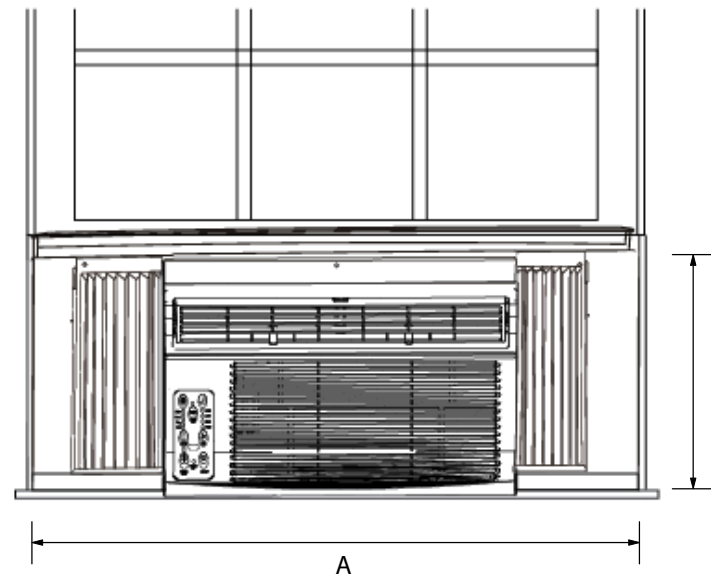

### Product Dimensions

A: Depth: 23" (584 mm)

B: Height: 16 1/8" (409 mm)

C: Width: 22 5/8" (574 mm)

### Window Dimensions

A: Window Width: 26 7/8" (683 mm) / min - 36" (914 mm) / max

B: Window Height: 16 1/2" (419 mm) / min