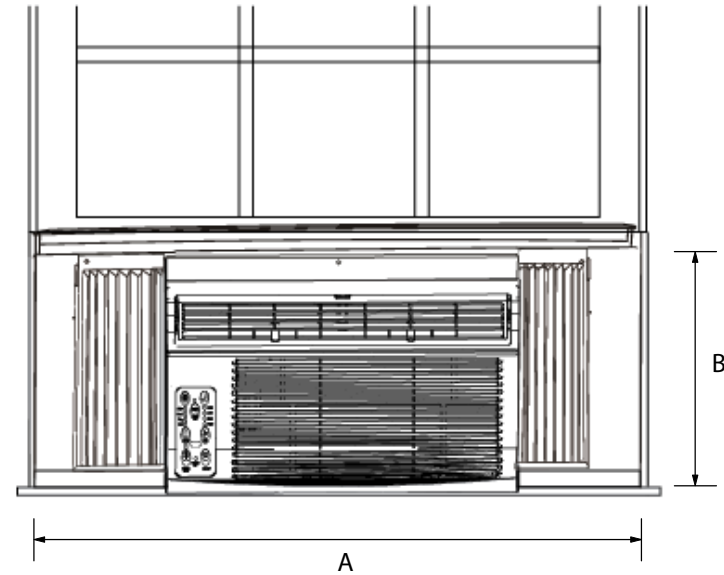

Product Dimensions

A: Depth: 21 7/16" (545 mm)
B: Height: 14 5/8" (372 mm)
C: Width: 19" (482 mm)

Window Dimensions

A: Window Width: 23" (585 mm) / min - 36" (915 mm) / max
B: Window Height: 15 1/2" (394 mm) / min