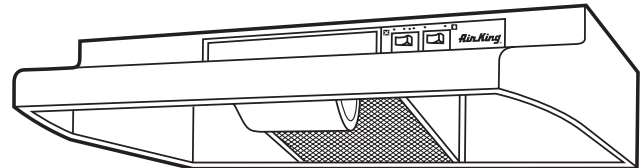

Single 60 watt cook light capacity (bulb not included).

• Ducting Options

Horizontal ducting: 3¹/₄"x10" (duct adapter and damper included).
 Vertical ducting: 3¹/₄"x10" (duct adapter and damper included).
 Vertical ducting: 7" round (duct adapter and damper not included).
 Ductless: removable front vent (charcoal filter not included).

• Fan Blade

One piece polymeric, electronically balanced blade. 6⁵/₈" diameter with 5 paddles.

• Electrical connection

Hood top - 7/8" electrical knockout.
 Hood back - 7/8" electrical knockout.

AV SERIES