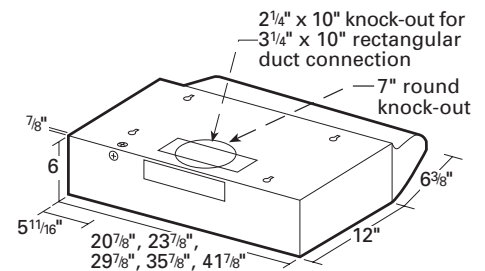

Single 60 watt cook light capacity (bulb not included).

• Ducting Options

Horizontal ducting: 3¹/₄"x10" (duct adapter and damper included).
 Vertical ducting: 3¹/₄"x10" (duct adapter and damper included).
 Vertical ducting: 7" round (duct adapter and damper not included).
 Ductless: removable front vent (charcoal filter not included).

• Fan Blade

One piece polymeric, electronically balanced blade. 6⁵/₈" diameter with 5 paddles.

• Electrical connection

Hood top - 7/8" electrical knockout.
 Hood back - 7/8" electrical knockout.

AV SERIES