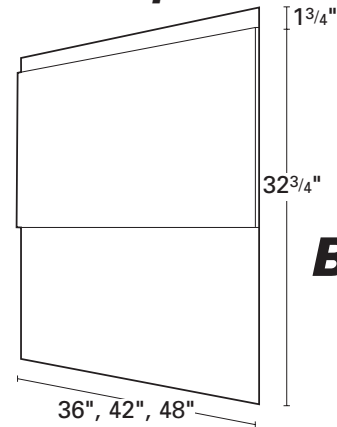

Professional Series Accessories

Back Splashes and Soffits

- **Soffits**

Stainless Steel matches hood body. Available in 36", 42", and 48" widths in 12" and 20" heights.

- **Back Splash**

Stainless Steel matches hood body. Available in 36", 42", and 48" widths. Also available in 36", 42", and 48" widths with built in, dual position warming/storage shelves.

Back Splash

BS SERIES

Soffits

Model	Description	Width	Height
SFT3612	Range Hood Soffit	36"	12"
SFT4212	Range Hood Soffit	42"	12"
SFT4812	Range Hood Soffit	48"	12"
SFT3620	Range Hood Soffit	36"	20"
SFT4220	Range Hood Soffit	42"	20"
SFT4820	Range Hood Soffit	48"	20"

Back Splash

Model	Description	Width
BS36	Back Splash	36"
BS36W	Back Splash w/Shelves	36"
BS42	Back Splash	42"
BS42W	Back Splash w/Shelves	42"
BS48	Back Splash	48"
BS48W	Back Splash w/Shelves	48"