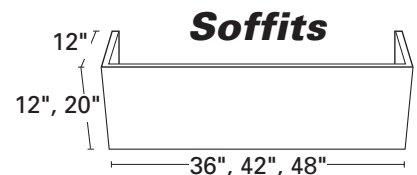

SFT SERIES

PROJECT							ARCHITECT				
LOCATION							ENGINEER				
CONTRACTOR							SUBMITTED BY			DATE	
FAN NUMBER	MODEL NUMBER	CFM	IN W.G.	RPM	WATTS	AMPS	SONES	QTY	OPTIONAL EQUIPMENT & REMARKS		

U.S.: 820 Lincoln Drive
West Chester, Pennsylvania 19380-4466
Tel: (610) 692-7400 • 877-304-3785
Fax: (610) 696-8048

Canada: 110 Glidden Road
Brampton, Ontario L6T 2J3
Tel: (905) 456-2033
Fax: (905) 456-1015