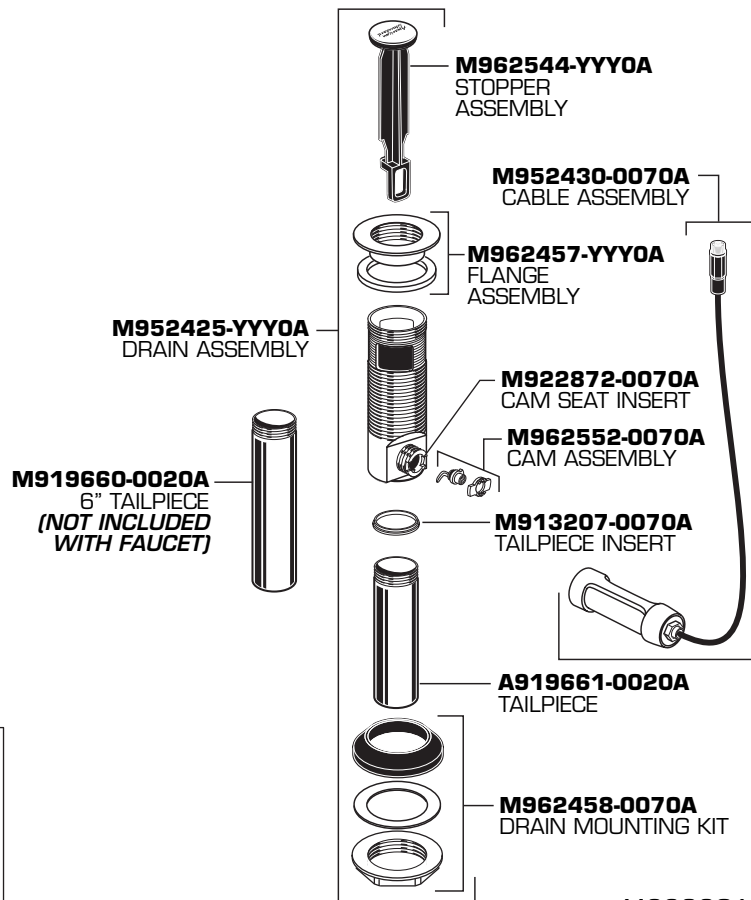

## ENFIELD WIDESPREAD LAVATORY FAUCET MODEL NUMBER

**2373.801**  
**2373.821**

Replace the "YYY" with appropriate finish code

CHROME	002
POLISHED NICKEL	008
BLACKENED BRONZE	068
POLISHED BRASS	099
SATIN NICKEL	295