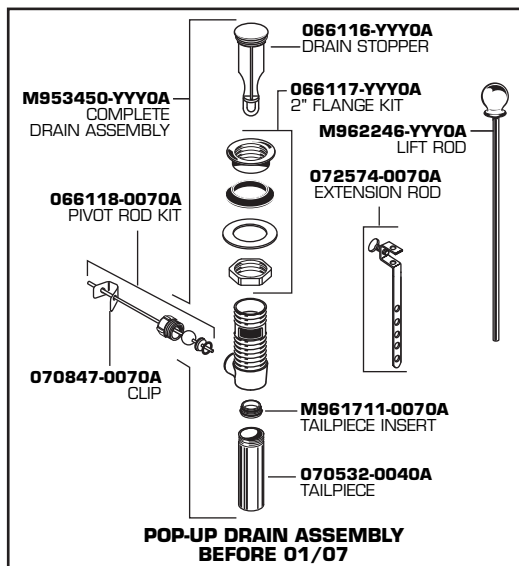

## ENFIELD WIDESPREAD LAVATORY FAUCET MODEL NUMBER

**2373.801**  
**2373.821**

Replace the "YYY" with appropriate finish code

CHROME	002
POLISHED NICKEL	008
BLACKENED BRONZE	068
POLISHED BRASS	099
SATIN NICKEL	295