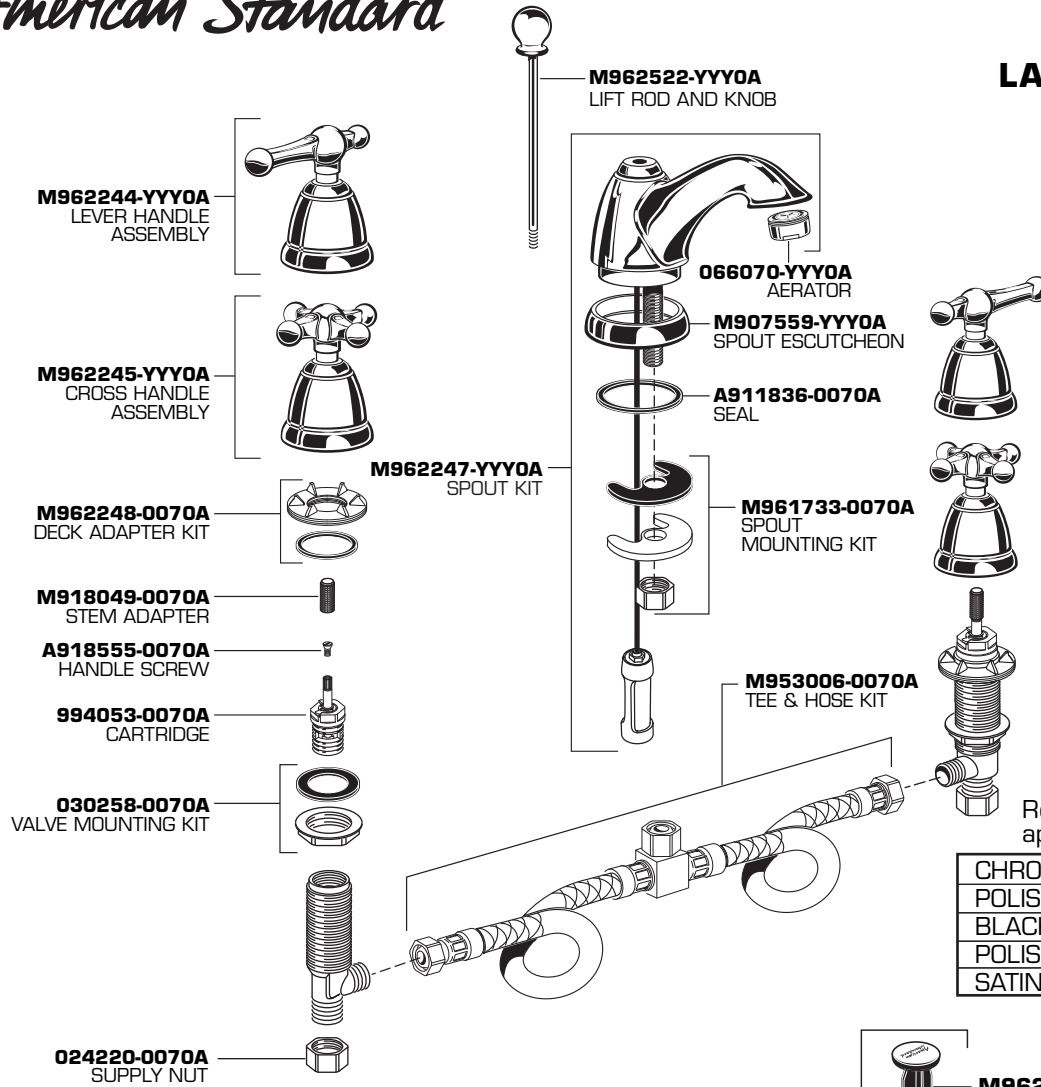

## ENFIELD WIDESPREAD LAVATORY FAUCET MODEL NUMBER

**2373.801**  
**2373.821**

Replace the "YYY" with appropriate finish code

CHROME	002
POLISHED NICKEL	008
BLACKENED BRONZE	068
POLISHED BRASS	099
SATIN NICKEL	295