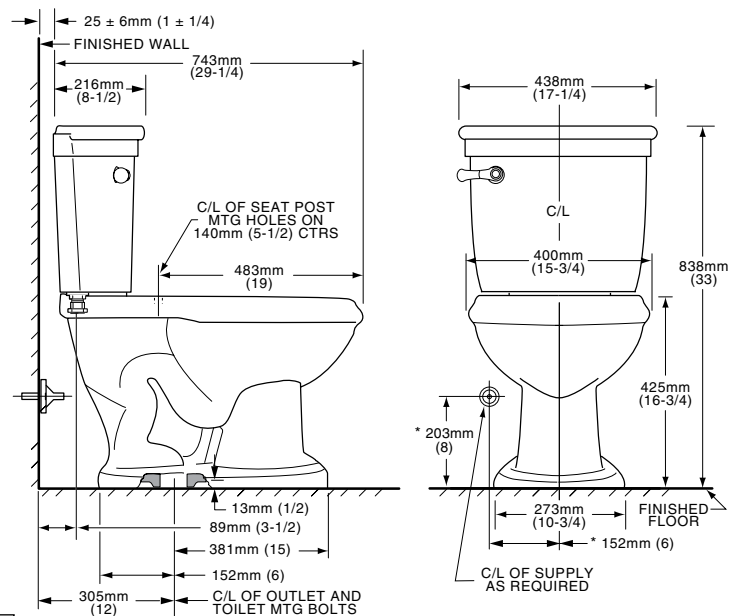

**Standard Collection® RIGHT HEIGHT™**  
**ELONGATED TOILET**

- 2474.016**
  - Vitreous china
  - Low-consumption (6.0 Lpf/1.6 gpf)
  - 12" (305mm) rough-in
  - Elongated bowl
  - Close-coupled tank
  - AquaForce flushing technology
  - 16-1/2" rim height for accessible applications
  - Chrome trip lever matches Standard Collection faucets and accessories
  - Includes design-matched molded wood seat (5725.064)
  - 2 bolt caps
  - 100% factory flush tested

- 3264.016** Bowl
- 4396.016** Tank

**Nominal Dimensions:**  
743 x 438 x 838mm  
(29-1/4" x 17-1/4" x 33")

Fixture and seat only, supply by others

**Compliance Certifications -**  
**Meets or Exceeds the Following Specifications:**

- ASME A112.19.2M for Vitreous China Fixtures - includes Flush Performance, Ball Pass Diameter, Trap Seal Depth and all Dimensions

**To Be Specified:**

- Color:
  - White
  - Linen
- Supply with stop:

**NOTES:**  
THIS COMBINATION IS DESIGNED TO ROUGH-IN AT A MINIMUM DIMENSION OF 305MM (12") FROM FINISHED WALL TO C/L OF OUTLET.  
\* DIMENSIONS SHOWN FOR LOCATION OF SUPPLY ARE SUGGESTED. SUPPLY NOT INCLUDED WITH FIXTURE AND MUST BE ORDERED SEPARATELY.

**IMPORTANT:** Dimensions of fixtures are nominal and may vary within the range of tolerance established by ANSI Standard A112.19.2. These measurements are subject to change or cancellation. No responsibility is assumed for use of superseded or voided pages.