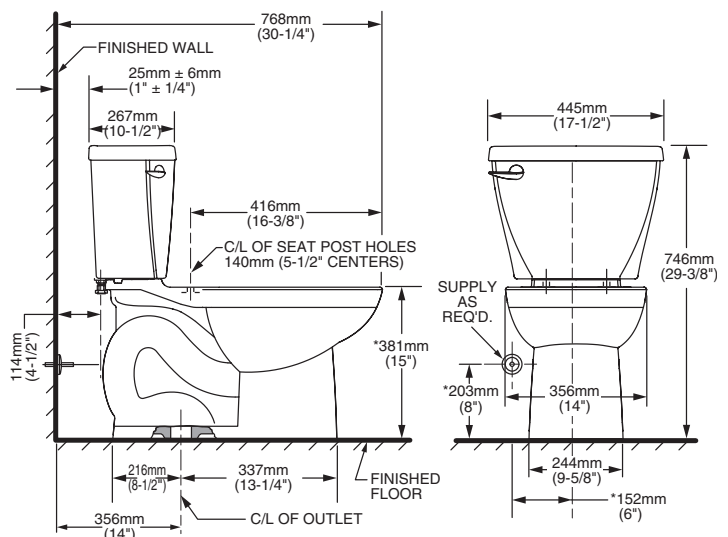

- 3011.016** Round Front Bowl
- 3011.001** Round Front Universal Bowl
- 4027.016** Tank

Nominal Dimensions:

768 x 445 x 746mm (30-1/4" x 17-1/2" x 29-3/8")

Fixture only, seat and supply by others

Alternative Tank Configurations Available:

- 4027.600** Tank complete with tank cover locking device
- 4027.800** Tank complete with trip lever on right side
- 4027.900** Tank complete with tank cover locking device and trip lever on right side

NOTES:

THIS TOILET IS DESIGNED TO ROUGH-IN AT A MINIMUM DIMENSION OF 356MM (14") FROM FINISHED WALL TO C/L OF OUTLET. SUPPLY NOT INCLUDED WITH FIXTURE AND MUST BE ORDERED SEPARATELY. * DIMENSION SHOWN FOR LOCATION OF SUPPLY IS SUGGESTED.

IMPORTANT: Dimensions of fixtures are nominal and may vary within the range of tolerances established by ANSI Standard A112.19.2. These measurements are subject to change or cancellation. No responsibility is assumed for use of superseded or voided pages.