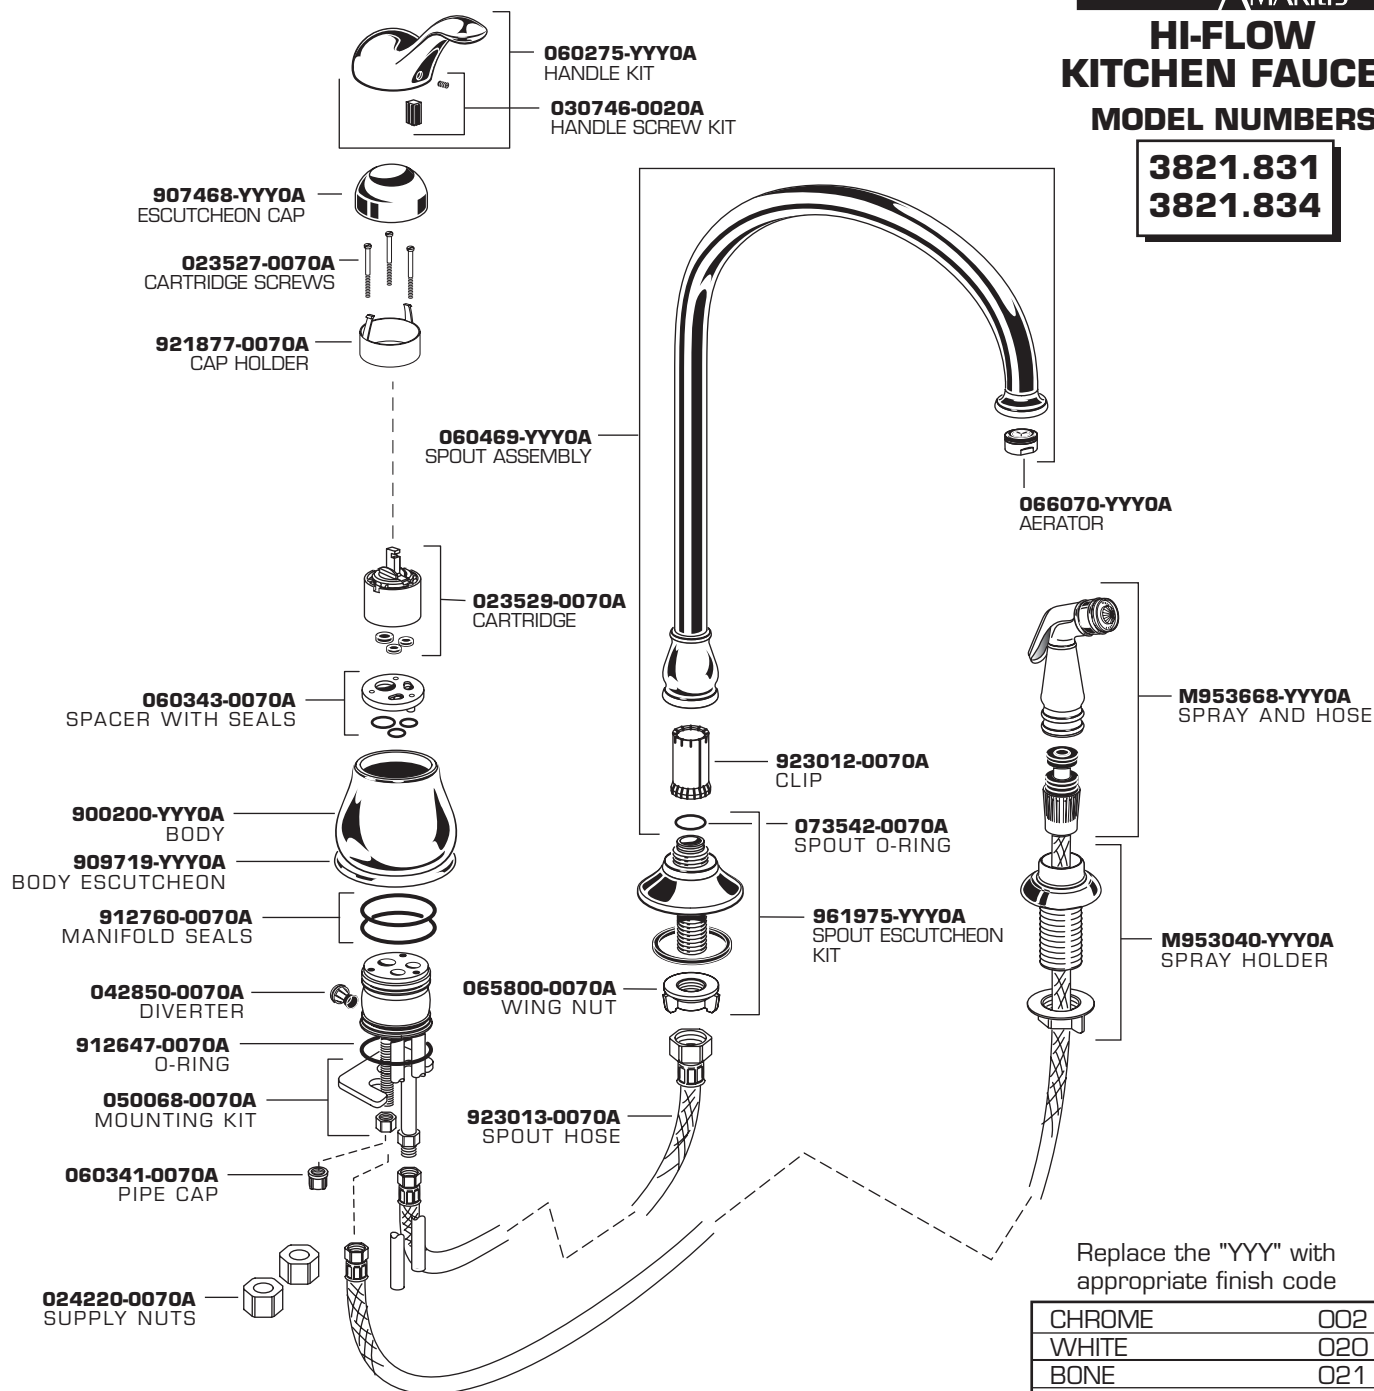

## HI-FLOW KITCHEN FAUCET

### MODEL NUMBERS

**3821.831**  
**3821.834**