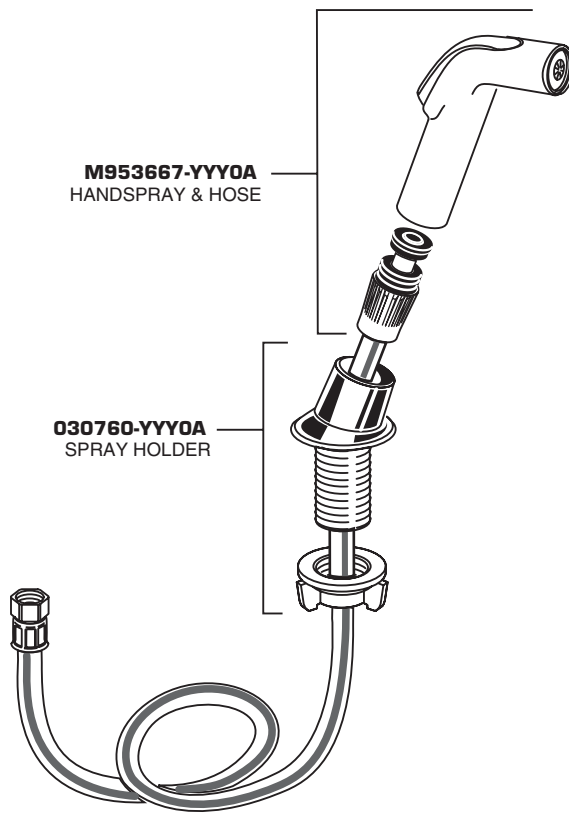

CHROME	002
BONE	021
WHITE HEAT	208
VELVET	285

907099-YYY0A
CAP

923304-0070A
CAP RETAINER

023527-0070A
CARTRIDGE SCREWS

023529-0070A
CARTRIDGE

060365-YYY0A
SPOUT

066070-YYY0A
AERATOR

060366-0070A
SPOUT SEAL KIT

060343-0070A
DISC WITH SEALS

042850-0070A
DIVERTER

085800-0070A
ATTACHMENT NUT

024220-0070A
SUPPLY NUT

M953667-YYY0A
HANDSPRAY & HOSE

030760-YYY0A
SPRAY HOLDER

HOT LINE FOR HELP

For toll-free information and answers to your questions, call:
1-800-442-1902
Weekdays 8:00 a.m. to 6:00 p.m. EST
IN CANADA 1-800-387-0369 (TORONTO 1-905-306-1093)
Weekdays 8:00 a.m. to 7:00 p.m. EST
IN MEXICO 01-800-839-12-00