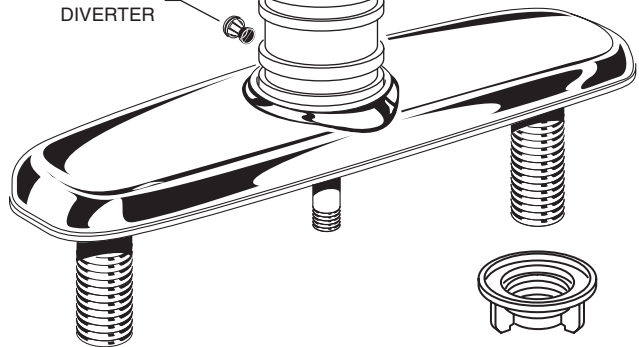

American Standard

Reliant+

SINGLE CONTROL KITCHEN FAUCET WITH "CITY SHANKS"

MODEL NUMBERS

4205.000
4205.001

060342-YYY0A
HANDLE KIT

030126-0070A
HANDLE SCREW KIT

Replace the "YYY" with appropriate finish code

CHROME	002
BONE	021
WHITE HEAT	208
VELVET	285

907099-YYY0A
CAP

923304-0070A
CAP RETAINER

023527-0070A
CARTRIDGE SCREWS

023529-0070A
CARTRIDGE

060365-YYY0A
SPOUT

066070-YYY0A
AERATOR

060366-0070A
SPOUT SEAL KIT

060343-0070A
DISC WITH SEALS

042850-0070A
DIVERTER

085800-0070A
ATTACHMENT NUT

024220-0070A
SUPPLY NUT

M953667-YYY0A
HANDSPRAY & HOSE

030760-YYY0A
SPRAY HOLDER

HOT LINE FOR HELP

For toll-free information and answers to your questions, call:
1-800-442-1902
Weekdays 8:00 a.m. to 6:00 p.m. EST
IN CANADA 1-800-387-0369 (TORONTO 1-905-306-1093)
Weekdays 8:00 a.m. to 7:00 p.m. EST
IN MEXICO 01-800-839-12-00