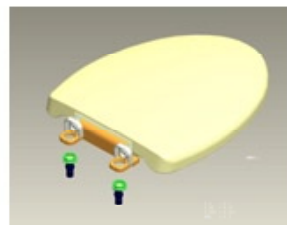

**EVERCLEAN® TOILET SEATS
WITH SLOW-CLOSE AND SNAP-OFF HINGES**

- 5321.110** Elongated toilet seat
 - 5320.110** Round Front toilet seat
- Solid plastic seat with cover
 - EverClean® silver-based surface permanently inhibits the growth of stain and odor causing bacteria, mold and mildew on the surface. EverClean® surface does not protect against disease causing bacteria
 - Attractive design coordinates with popular bathroom decors
 - Plastic slow-close snap-off hinge
 - Convenient slow-close feature prevents seat from slamming
 - Unique easy snap-off feature allows for quick removal and replacement of seat and cover without any tools for easy cleaning of toilet
 - Fits any standard elongated or round front toilet
 - Seat complete with bolts, nuts and washers

SHOWN: CONVENIENT SLOW-CLOSE FEATURE

AVAILABLE REPLACEMENT PARTS

- **760087-0070A** Toilet Seat Bolt Kit (complete with bolts, nuts and washers)

To Be Specified
 Color:
 White Bone Silver Linen Black

Mounts like any toilet seat—no need to find “correct” bolt spacing before installing seat

With bolt cap covers lifted up, seat easily “snapoff” and snaps back on with little effort

With bolt cap covers in place, seat cannot be removed