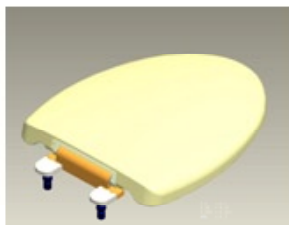

**EVERCLEAN® TOILET SEATS
WITH SLOW-CLOSE AND SNAP-OFF HINGES**

- 5321.110** Elongated toilet seat
 - 5320.110** Round Front toilet seat
- Solid plastic seat with cover
 - EverClean® silver-based surface permanently inhibits the growth of stain and odor causing bacteria, mold and mildew on the surface. EverClean® surface does not protect against disease causing bacteria
 - Attractive design coordinates with popular bathroom decors
 - Plastic slow-close snap-off hinge
 - Convenient slow-close feature prevents seat from slamming
 - Unique easy snap-off feature allows for quick removal and replacement of seat and cover without any tools for easy cleaning of toilet
 - Fits any standard elongated or round front toilet
 - Seat complete with bolts, nuts and washers

SHOWN: CONVENIENT SLOW-CLOSE FEATURE

AVAILABLE REPLACEMENT PARTS

- **760087-0070A** Toilet Seat Bolt Kit (complete with bolts, nuts and washers)

To Be Specified
 Color:
 White Bone Silver Linen Black

Mounts like any toilet seat—no need to find “correct” bolt spacing before installing seat

With bolt cap covers lifted up, seat easily “snapoff” and snaps back on with little effort

With bolt cap covers in place, seat cannot be removed