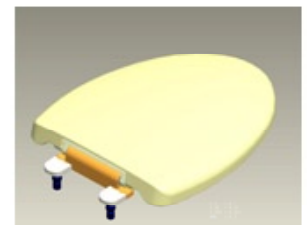

**EVERCLEAN® TOILET SEATS
WITH SLOW-CLOSE AND SNAP-OFF HINGES**

- 5321.110** Elongated toilet seat
 - 5320.110** Round Front toilet seat
- Solid plastic seat with cover
 - EverClean® silver-based surface permanently inhibits the growth of stain and odor causing bacteria, mold and mildew on the surface. EverClean® surface does not protect against disease causing bacteria
 - Attractive design coordinates with popular bathroom decors
 - Plastic slow-close snap-off hinge
 - Convenient slow-close feature prevents seat from slamming
 - Unique easy snap-off feature allows for quick removal and replacement of seat and cover without any tools for easy cleaning of toilet
 - Fits any standard elongated or round front toilet
 - Seat complete with bolts, nuts and washers

SHOWN: CONVENIENT SLOW-CLOSE FEATURE

AVAILABLE REPLACEMENT PARTS

- **760087-0070A** Toilet Seat Bolt Kit (complete with bolts, nuts and washers)

To Be Specified
 Color:
 White Bone Silver Linen Black

Mounts like any toilet seat—no need to find “correct” bolt spacing before installing seat

With bolt cap covers lifted up, seat easily “snapoff” and snaps back on with little effort

With bolt cap covers in place, seat cannot be removed