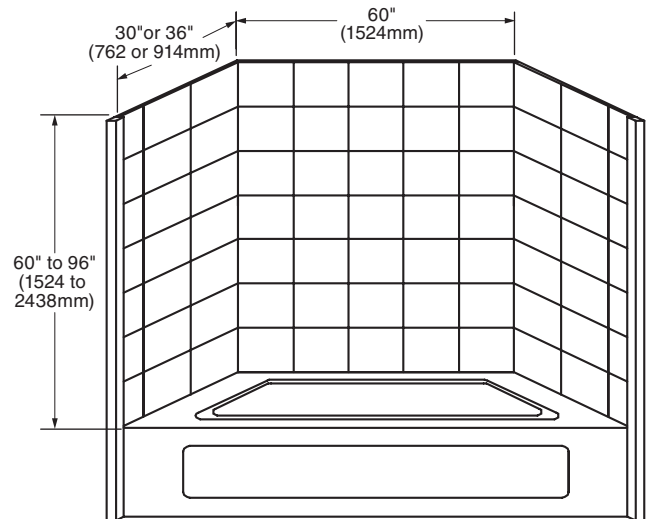

**CIENCIA™ 12" x 12" TILE PATTERN
TUB/SHOWER WALL SET**

- ☐ 603060S1.SWL
- ☐ 603072S1.SWL
- ☐ 603084S1.SWL
- ☐ 603684S1.SWL
- ☐ 603696S1.SWL

Product Features:

- Solid surface sheet material
- 12" x 12" tile pattern machined into surface
- For installation over moisture-resistant wall board or sound ceramic tile
- Available in a variety of colors

Nominal Dimensions:

60" x 30" x 60H"
(1524 x 762 x 1524mm)

60" x 30" x 72H"
(1524 x 762 x 1828mm)

60" x 30" x 84H"
(1524 x 762 x 2133mm)

60" x 36" x 84H"
(1524 x 914 x 2133mm)

60" x 36" x 96H"
(1524 x 914 x 2438mm)

Surrounds Include:

- One back panel: 1/4" thick
- Two side panels: 1/4" thick
- Two trim sticks: 1/2" thick x 2" wide
- One corner soap dish

Compliance Certifications -

Meets or Exceeds the Following Specifications:

- ANSI Z124.1.2
- ASTM E-84 for Flammability and Smoke Density

CORNER MOUNT SOAP DISH