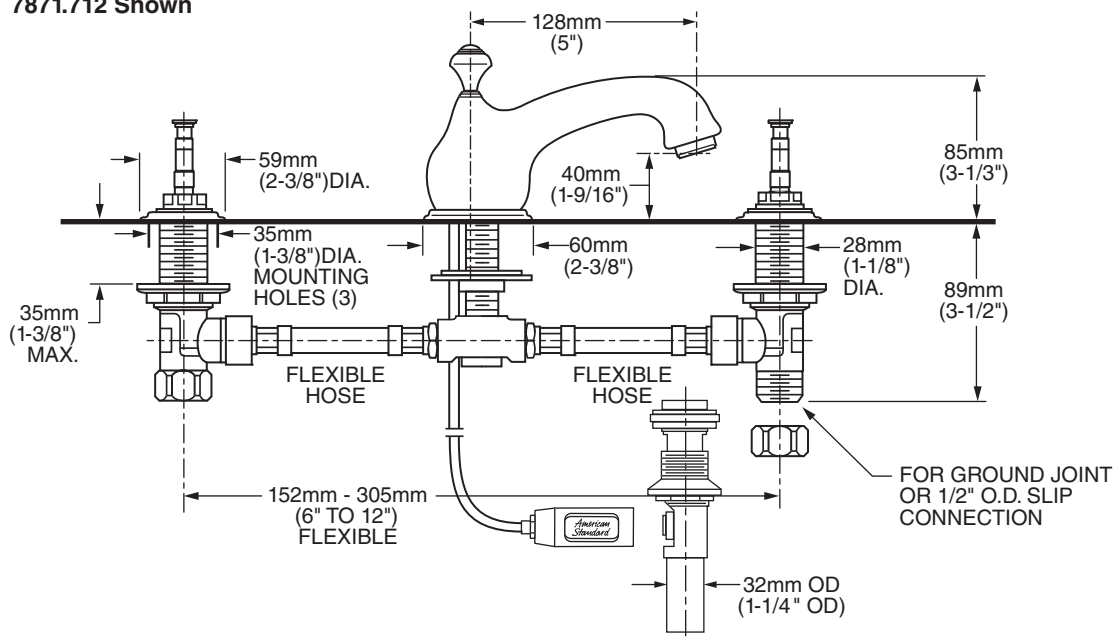

**7871.712 Shown**

**MODEL NUMBER:**

■ **7871.712 Hampton Widespread**  
Metal Speed Connect® Pop-up drain.  
Porcelain Lever handles.

■ **7871.732 Hampton Widespread**  
Metal Speed Connect Pop-up drain.  
Metal Lever handles.

**GENERAL DESCRIPTION:**

Cast brass valve bodies with flexible hose connections for 6" to 12" (152mm to 305mm) installations. 1/4 turn washerless ceramic disc valve cartridges - reversible for use with either lever or cross handles. Cast brass spout. One-half inch male inlet shanks with brass coupling nuts. 20" (500mm) long flexible stainless steel drain cable is pre-assembled to spout. Metal Speed Connect® drain body with 1-1/4 inch (32mm) tail piece. 1.5 gpm/5.7L/min. maximum flow rate.

**Exclusive Handle Alignment System:** Allows fine tuning of handle position.

**Choice of Finishes:** Wide range of durable finishes.

**SUGGESTED SPECIFICATION:**

Two handle widespread lavatory faucet shall feature cast brass valve bodies with flexible hose connections for 6" to 12" installations. Shall also feature 1/4 turn washerless ceramic disc valve cartridges that are reversible for use with cross or lever handles. Shall also feature a metal drain body with stainless steel cable actuation. Fitting shall be American Standard Model # 7871.\_\_\_\_.

**CODES AND STANDARDS**

These products meet or exceed the following codes and standards:

- ASME A112.18.1**
- CSA B 125**
- NSF 61/Section 9 and Annex G**

	Product Number	Description		Finish Options		
				Polished Chrome	PVD Polished Brass	PVD Satin Nickel
				002	099	295
	7871.712	Hampton Widespread with Metal Speed Connect® Pop-up drain. Porcelain Lever handles.			<b>N/A</b>	
	7871.732	Hampton Widespread with Metal Speed Connect Pop-up drain. Metal Lever handles.				