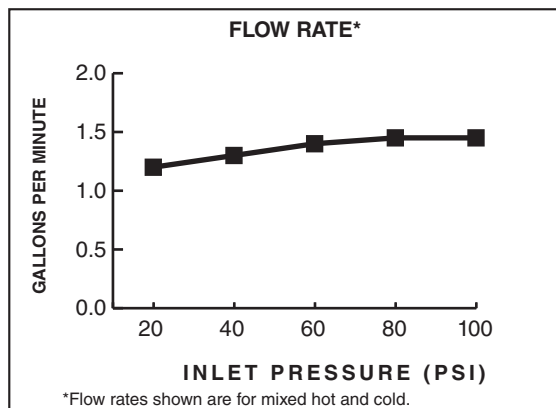

CODES AND STANDARDS

These products meet or exceed the following codes and standards:

- **ASME A112.18.1**
- **CSA B 125**
- **NSF 61/Section 9 and Annex G**

	Product Number	Description		Finish Options		
				Polished Chrome	PVD Polished Brass	PVD Satin Nickel
				002	099	295
	7871.712	Hampton Widespread with Metal Speed Connect® Pop-up drain. Porcelain Lever handles.			N/A	
	7871.732	Hampton Widespread with Metal Speed Connect Pop-up drain. Metal Lever handles.				

N/A = NOT AVAILABLE

Meets the American Disabilities Act Guidelines and **ANSI A117.1** Requirements for the physically challenged.