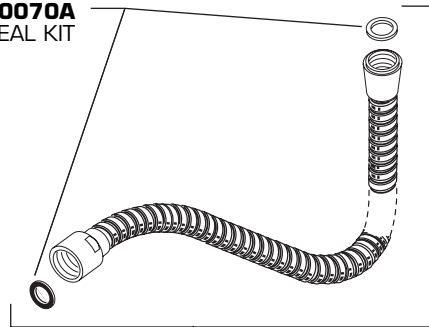

*American Standard*

**DAZZLE**

**DAZZLE DIVERTER & PERSONAL SHOWER TRIM KITS**

MODEL NUMBER

**T028.990**

**M962376-YYY0A**  
HANDLE KIT

**918049-0070A**  
STEM ADAPTER

**918555-0070A**  
HANDLE SCREW

**M962380-0070A**  
HANDLE ADAPTER KIT

**M950090-YYY0A**  
HAND SHOWER

**M961464-YYY0A**  
HAND SHOWER HOLDER

**033760-0070A**  
HAND SHOWER SEAL KIT

**028667-0020A**  
HAND SHOWER HOSE

Replace the "YYY" with appropriate finish code