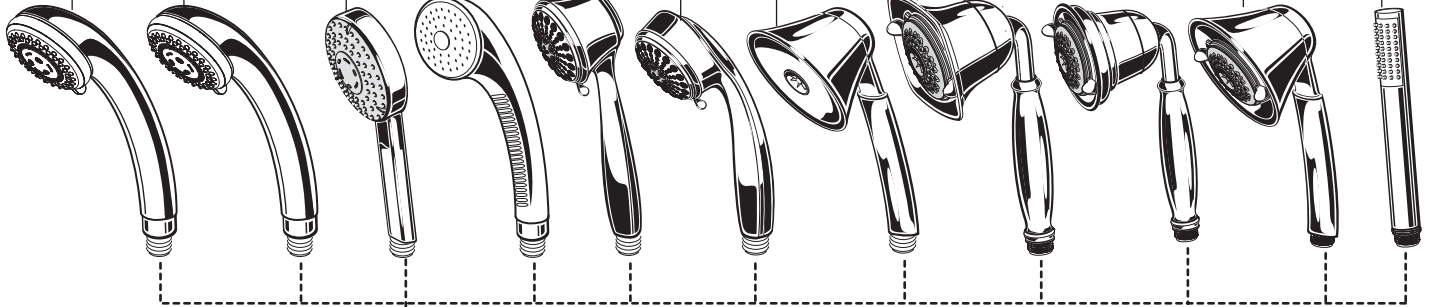

**1660500.XXX**  
HAND SHOWER

**1660550.XXX**  
HAND SHOWER

**1660628.XXX**  
HAND SHOWER

**1660741.XXX**  
HAND SHOWER

**1660143.XXX**  
HAND SHOWER

**A950646-YYY0A**  
HAND SHOWER

**1660502.XXX**  
HAND SHOWER

**1660505.XXX**  
HAND SHOWER

**1660638.XXX**  
HAND SHOWER

**1660843.XXX**  
HAND SHOWER

**1660743.XXX**  
HAND SHOWER

**8888037.YYY**  
WALL SUPPLY

**M962520-YYY0A**  
CHECK VALVE

**030782-0020A**  
HOSE KIT

**M962506-YYY0A**  
SUPPORT BRACKET

**M919213-YYY0A**  
24" SLIDE BAR

**M919211-YYY0A**  
36" SLIDE BAR

**M962507-YYY0A**  
HAND SHOWER HOLDER

**M950105-0070A**  
HARDWARE KIT

Replace the "YYY" and "XXX" with appropriate finish code