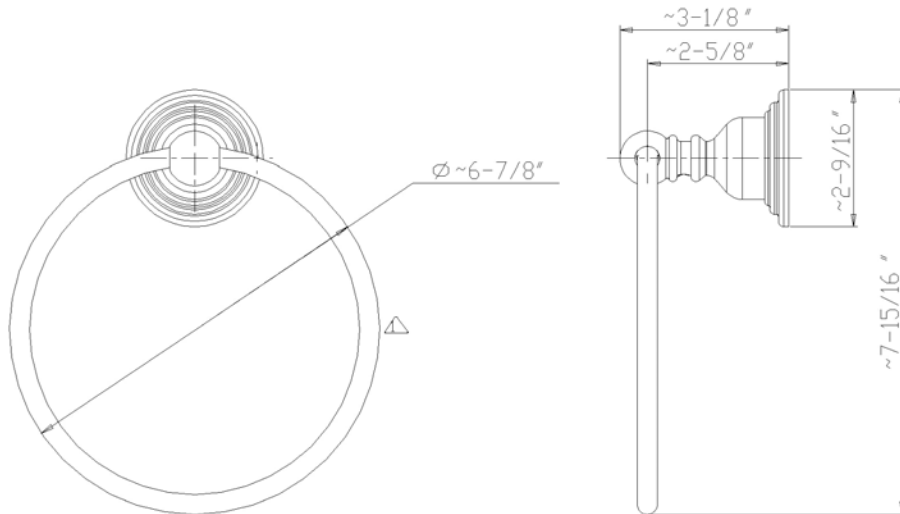

Available Finishes

Chrome

Polished Brass

Stainless Steel

Oil Rubbed Bronze

Matte Nickel