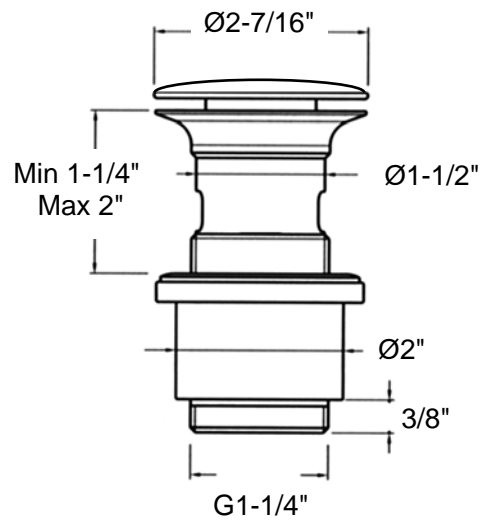

Clicker Drain

Description: Oversized click-clack drain with ceramic dome
Model Ref. 960503

Material: Solid brass/ ceramic

Finish: Polished chrome/ white

Features:

- > Without overflow hole
- > White ceramic drain dome
- > 1-1/4" Connection
- > Made in Italy