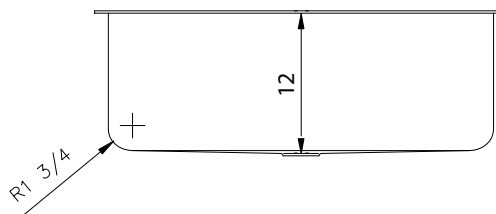

### NOMINAL DIMENSIONS

Model 440300 shown

OVERALL	BOWL DEPTH	DRAIN
31-1/4" x 18"	12"	3-1/2"

DXF cutout templates available on our website.

**BLANCO AMERICA**

800.451.5782

www.blancoamerica.com

© 2013 BLANCO AMERICA