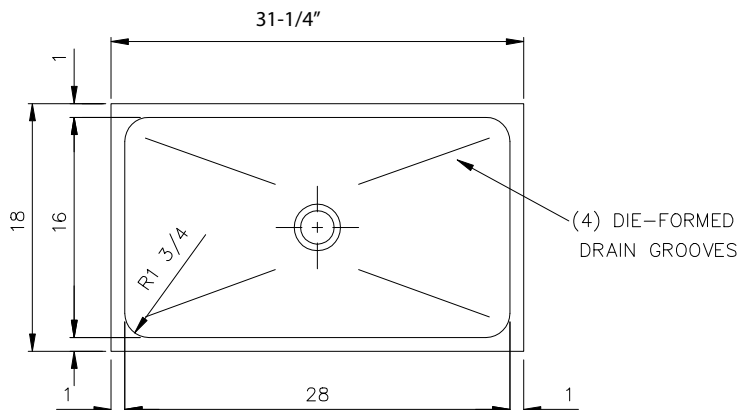

### NOMINAL DIMENSIONS

Model 440300 shown

OVERALL	BOWL DEPTH	DRAIN
31-1/4" x 18"	12"	3-1/2"

DXF cutout templates available on our website.

**BLANCO AMERICA**

800.451.5782

www.blancoamerica.com

© 2013 BLANCO AMERICA