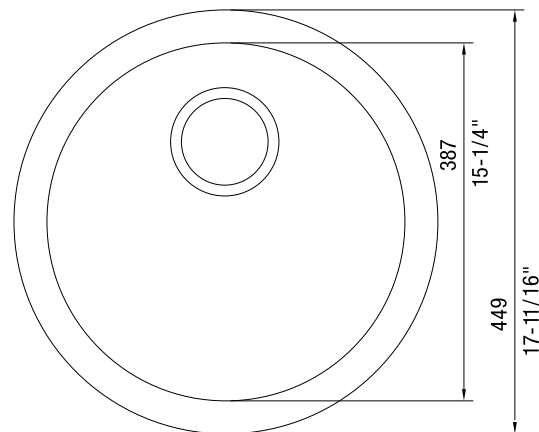

FEATURED MODEL

517143 Bar Bowl, 6-5/8" bowl depth, BISCOTTI

ADDITIONAL MODELS

- 511631 Bar Bowl, 6-5/8" bowl depth, WHITE
- 511632 Bar Bowl, 6-5/8" bowl depth, ANTHRACITE
- 513381 Bar Bowl, 6-5/8" bowl depth, BISCUIT
- 513382 Bar Bowl, 6-5/8" bowl depth, METALLIC GRAY
- 515803 Bar Bowl, 6-5/8" bowl depth, CAFE BROWN
- 517699 Bar Bowl, 6-5/8" bowl depth, TRUFFLE
- 518911 Bar Bowl, 6-5/8" bowl depth, CINDER

JOB INFORMATION

Job Name: _____

Contact: _____

Date Specified: _____

Specifier: _____

Contractor: _____

NOMINAL DIMENSIONS

Model 511632 shown

OVERALL	CUT OUT SIZE	BOWL DEPTH	DRAIN
17-11/16"	16-15/16"	6-5/8"	3-1/2"

DXF cutout templates available on our website.

BLANCO AMERICA

800.451.5782

www.blancoamerica.com

© 2013 BLANCO AMERICA

6/13

SPEC-003