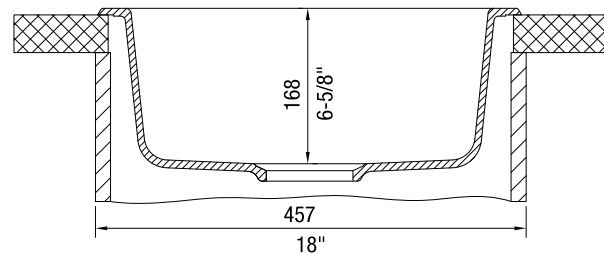

Versatile dual deck design can be installed as a drop-in or undermount.

FEATURES

- Required outside cabinet: 18" (drop-in), 21" (undermount)
- 80% solid granite
- Heat resistant up to 536°F
- Unsurpassed cleanability backed by industry leading 7 patents!
- Resistant to scratches, stains and all household acids and alkali solutions
- Template provided for drop-in only
- Undermount clips NOT included
- Undermount template must be created by fabricator
- Limited lifetime warranty

JOB INFORMATION

Job Name: _____

Contact: _____

Date Specified: _____

Specifier: _____

Contractor: _____

NOMINAL DIMENSIONS

Model 511632 shown

OVERALL	CUT OUT SIZE	BOWL DEPTH	DRAIN
17-11/16"	16-15/16"	6-5/8"	3-1/2"

DXF cutout templates available on our website.

BLANCO AMERICA

800.451.5782

www.blancoamerica.com

© 2013 BLANCO AMERICA

6/13

SPEC-003