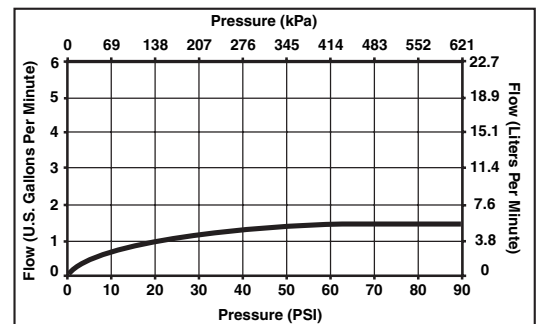

Delta Faucet Company

55 E. 111th Street, Indianapolis, Indiana 46280
395 Matheson Blvd. E., Mississauga, ON L4Z 2H2
© 2010 Masco Corporation of Indiana

Delta reserves the right (1) to make changes in specifications and materials, and (2) to change or discontinue models, both without notice or obligation. Dimensions are for reference only. See current full-line price book or www.brizo.com for finish options and product availability.

BSP-L-65505LF-LHP Rev. B