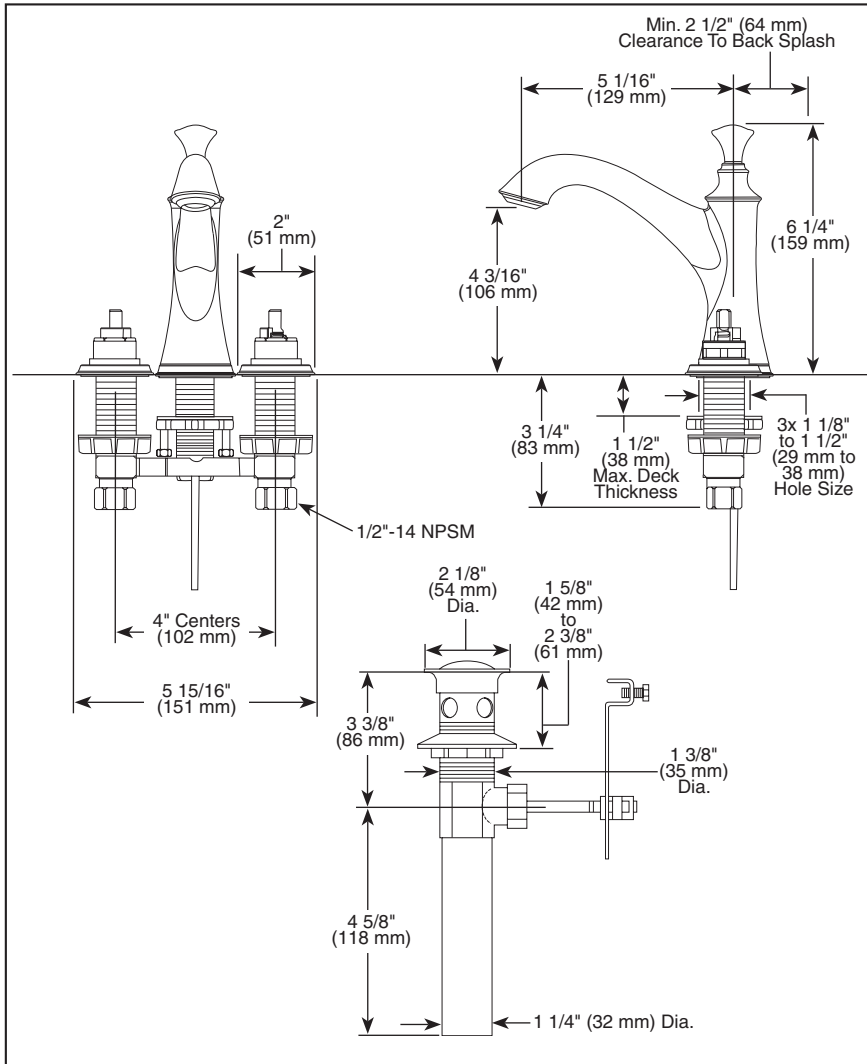

65505LF-▲LHP

Submitted Model No.: _____

Specific Features: _____

▲ Designate Proper Finish Suffix

BRIZO®

MINI-WIDESPREAD LAVATORY FAUCETS

- Baliza® Bath Collection
- Two Handle Deck Mount
- 3 Hole Sink Applications
- 4" Mini-Widespread

STANDARD SPECIFICATIONS:

- Two handle lavatory faucet for concealed mounting on 3 hole applications.
- 4" (102 mm) mini-widespread.
- 5 1/16" (129 mm) long, 6 1/4 (159 mm) high rigid spout.
- LHP - Less Handle Program. See handle options blow.
- Control mechanism shall be of the rotating ceramic cylinder type with 90° (1/4 turn) rotation.
- Metal drain with pop-up type fitting with plated flange and stopper.
- Accommodates up to 1 1/2" deck thickness.
- Maximum flow rate 1.5 gpm @ 60 PSI.