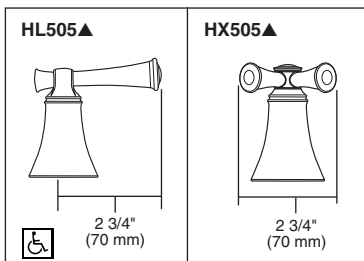

65505LF-▲LHP

Submitted Model No.: _____

Specific Features: _____

▲ Designate Proper Finish Suffix

BRIZO®

MINI-WIDESPREAD LAVATORY FAUCETS

- Baliza® Bath Collection
- Two Handle Deck Mount
- 3 Hole Sink Applications
- 4" Mini-Widespread

STANDARD SPECIFICATIONS:

- Two handle lavatory faucet for concealed mounting on 3 hole applications.
- 4" (102 mm) mini-widespread.
- 5 1/16" (129 mm) long, 6 1/4 (159 mm) high rigid spout.
- LHP - Less Handle Program. See handle options blow.
- Control mechanism shall be of the rotating ceramic cylinder type with 90° (1/4 turn) rotation.
- Metal drain with pop-up type fitting with plated flange and stopper.
- Accommodates up to 1 1/2" deck thickness.
- Maximum flow rate 1.5 gpm @ 60 PSI.