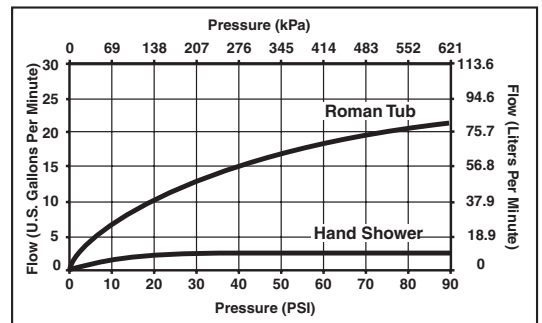

Delta reserves the right (1) to make changes in specifications and materials, and (2) to change or discontinue models, both without notice or obligation. Dimensions are for reference only. See current full-line price book for finish options and product availability.

BSP-B-T67336 Rev. A

Delta Faucet Company

Indianapolis, IN 46280
A Division of Masco Corporation of Indiana
© 2008 Masco Corporation of Indiana